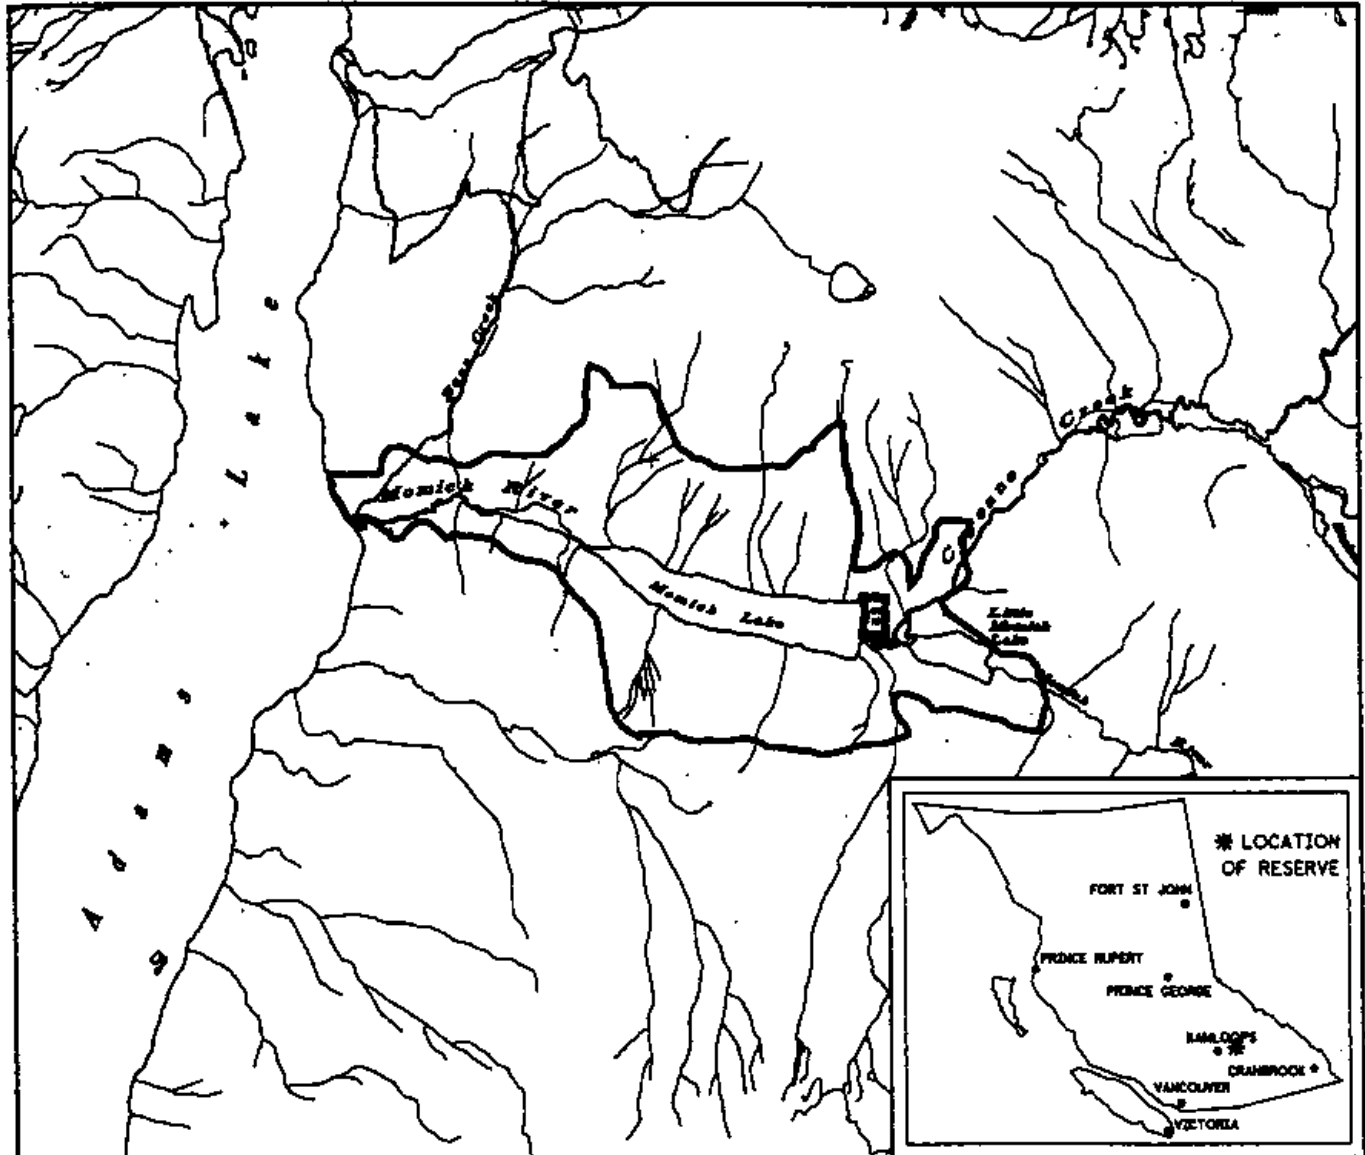

PROVINCE OF BRITISH COLUMBIA
 MINISTRY OF ENERGY, MINES AND PETROLEUM RESOURCES
 MINERAL TITLES BRANCH

MOMICH

This is a summary sketch of the area shown in black on Mineral Titles Reference Maps (File 12000 01)

LAND DISTRICT: KAMLOOPS DIVISION OF YALE	MINING DIVISION: KAMLOOPS	
MAPS: 082M06W	SCALE 1:100 000	SKETCH PREPARED BY: KWD