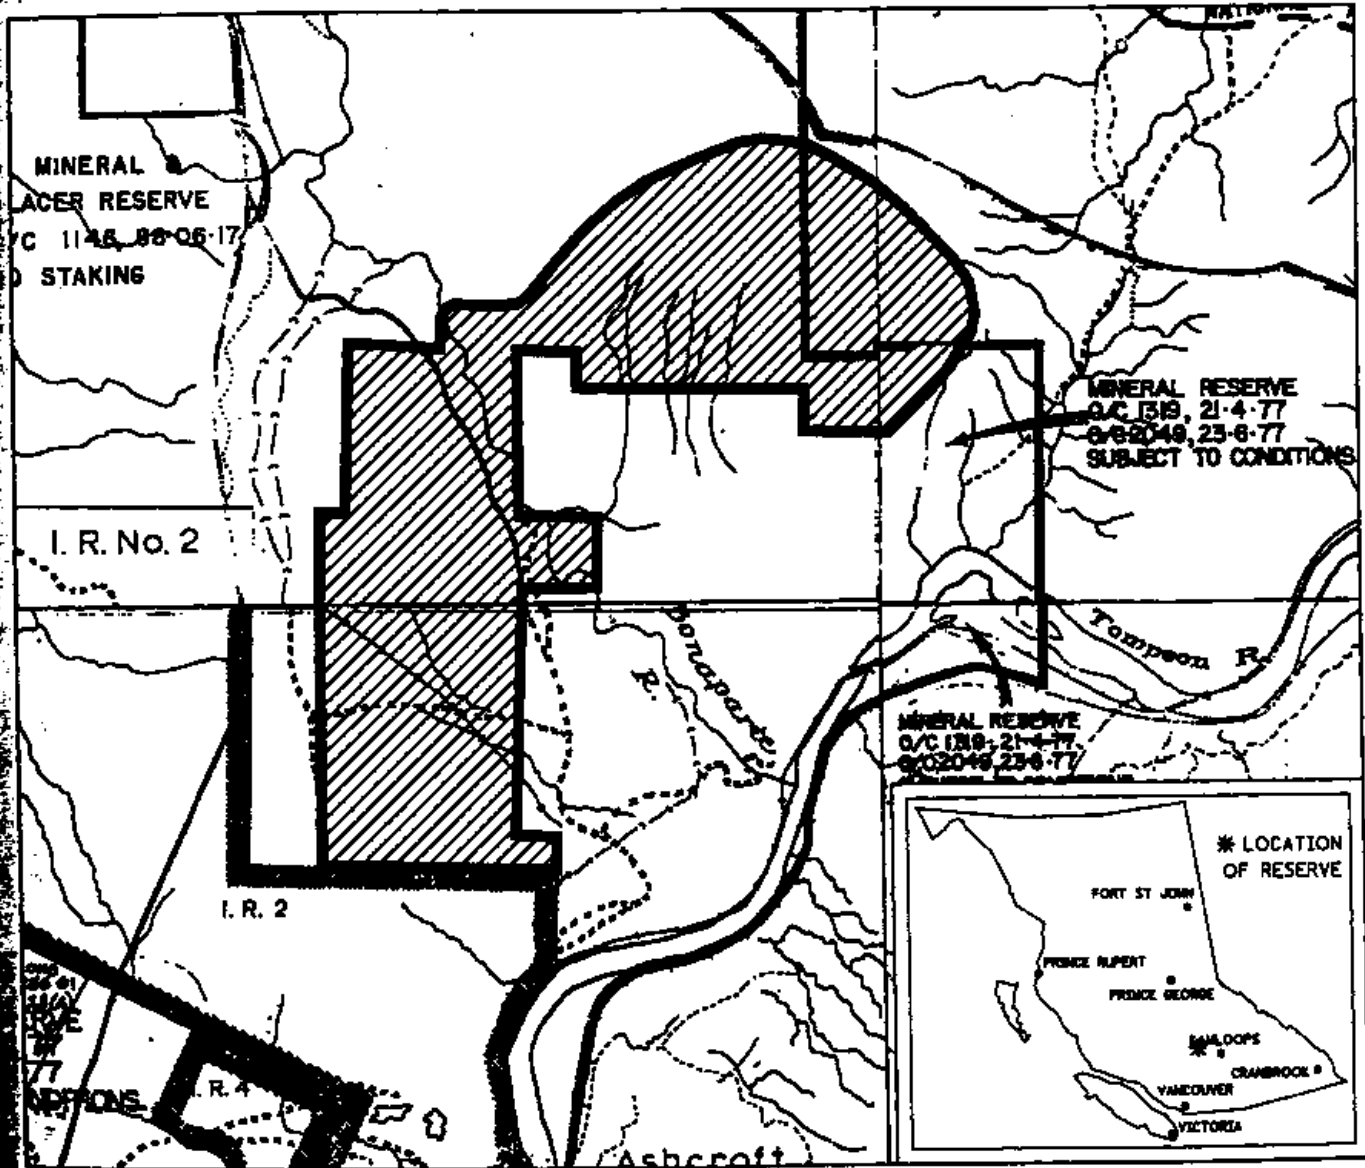

FILE NO. 14280 03 974

PROVINCE OF BRITISH COLUMBIA  
MINISTRY OF ENERGY, MINES AND PETROLEUM RESOURCES  
MINERAL TITLES BRANCH

ELEPHANT / RATTLESNAKE

This is a summary sketch of the area shown in black on Mineral Titles Reference Maps (File 12000 01)

LAND DISTRICT: KAMLOOPS DIVISION OF YALE	MINING DIVISION: KAMLOOPS	
MAPS: 092IIIW, 14E, 14W	SCALE 1: 50 000	SKETCH PREPARED BY: LCK