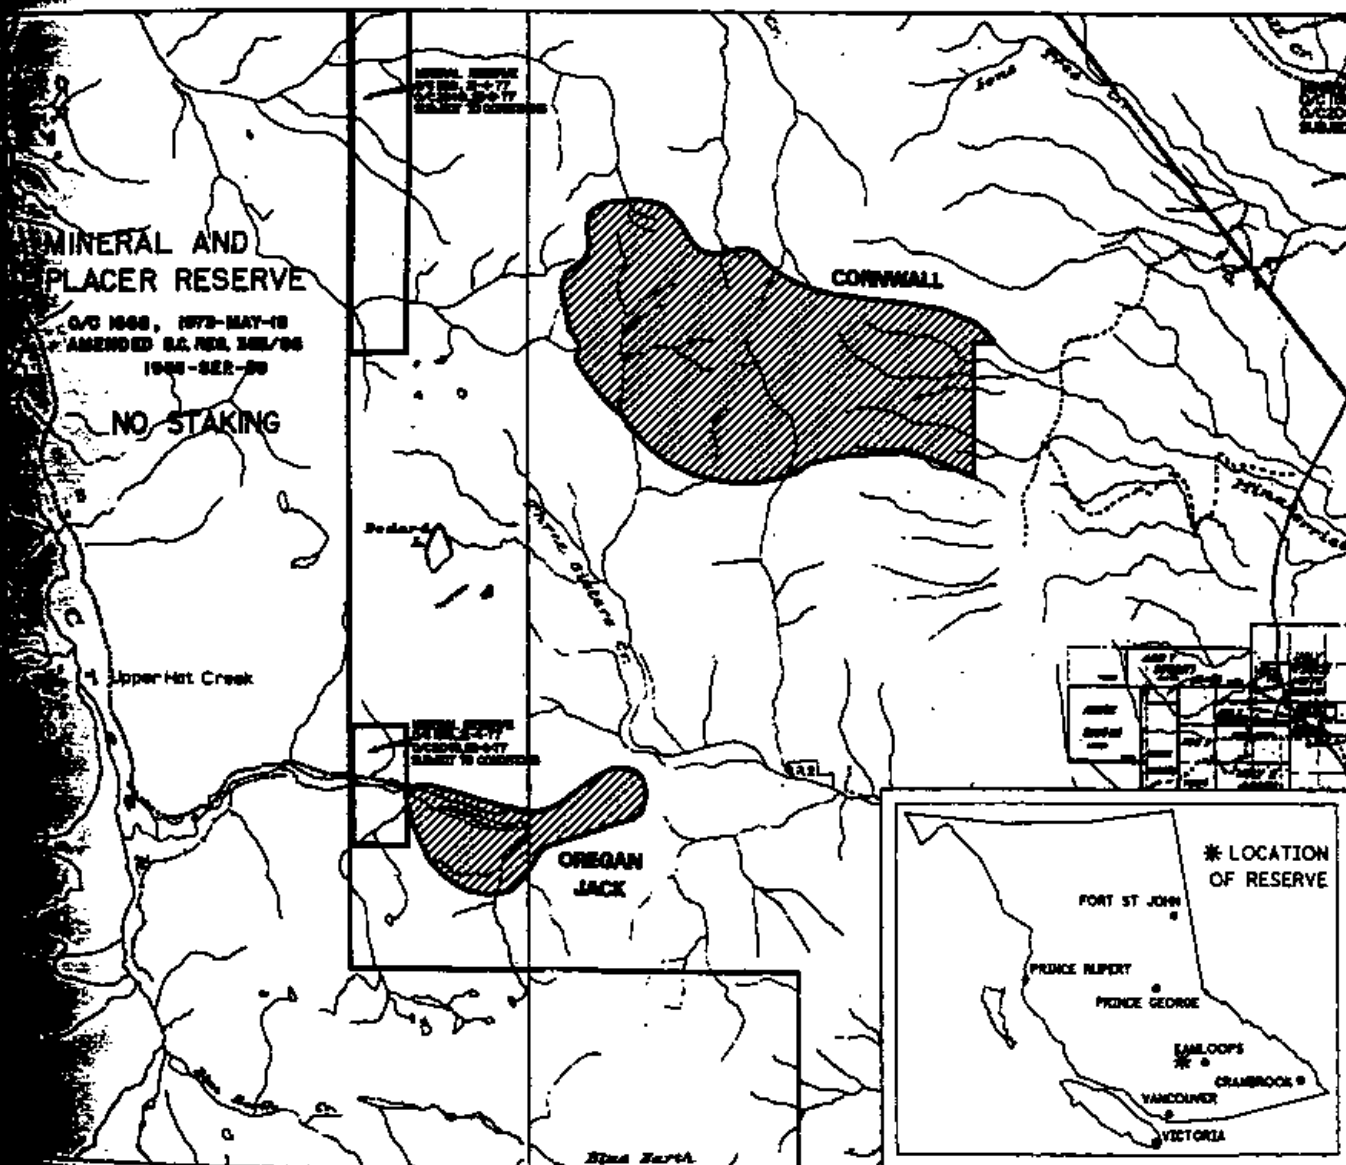

FILE NO. 14280 03 974

PROVINCE OF BRITISH COLUMBIA
MINISTRY OF ENERGY, MINES AND PETROLEUM RESOURCES
MINERAL TITLES BRANCH

CORNWALL AND OREGAN JACK

is a summary sketch of the area shown in black on Mineral Titles Reference Maps (File 12000 01)

DISTRICT: KAMLOOPS DIVISION OF YALE	MINING DIVISION: KAMLOOPS	
S: 092111W, 12E	SCALE 1:100 000	SKETCH PREPARED BY: LCK