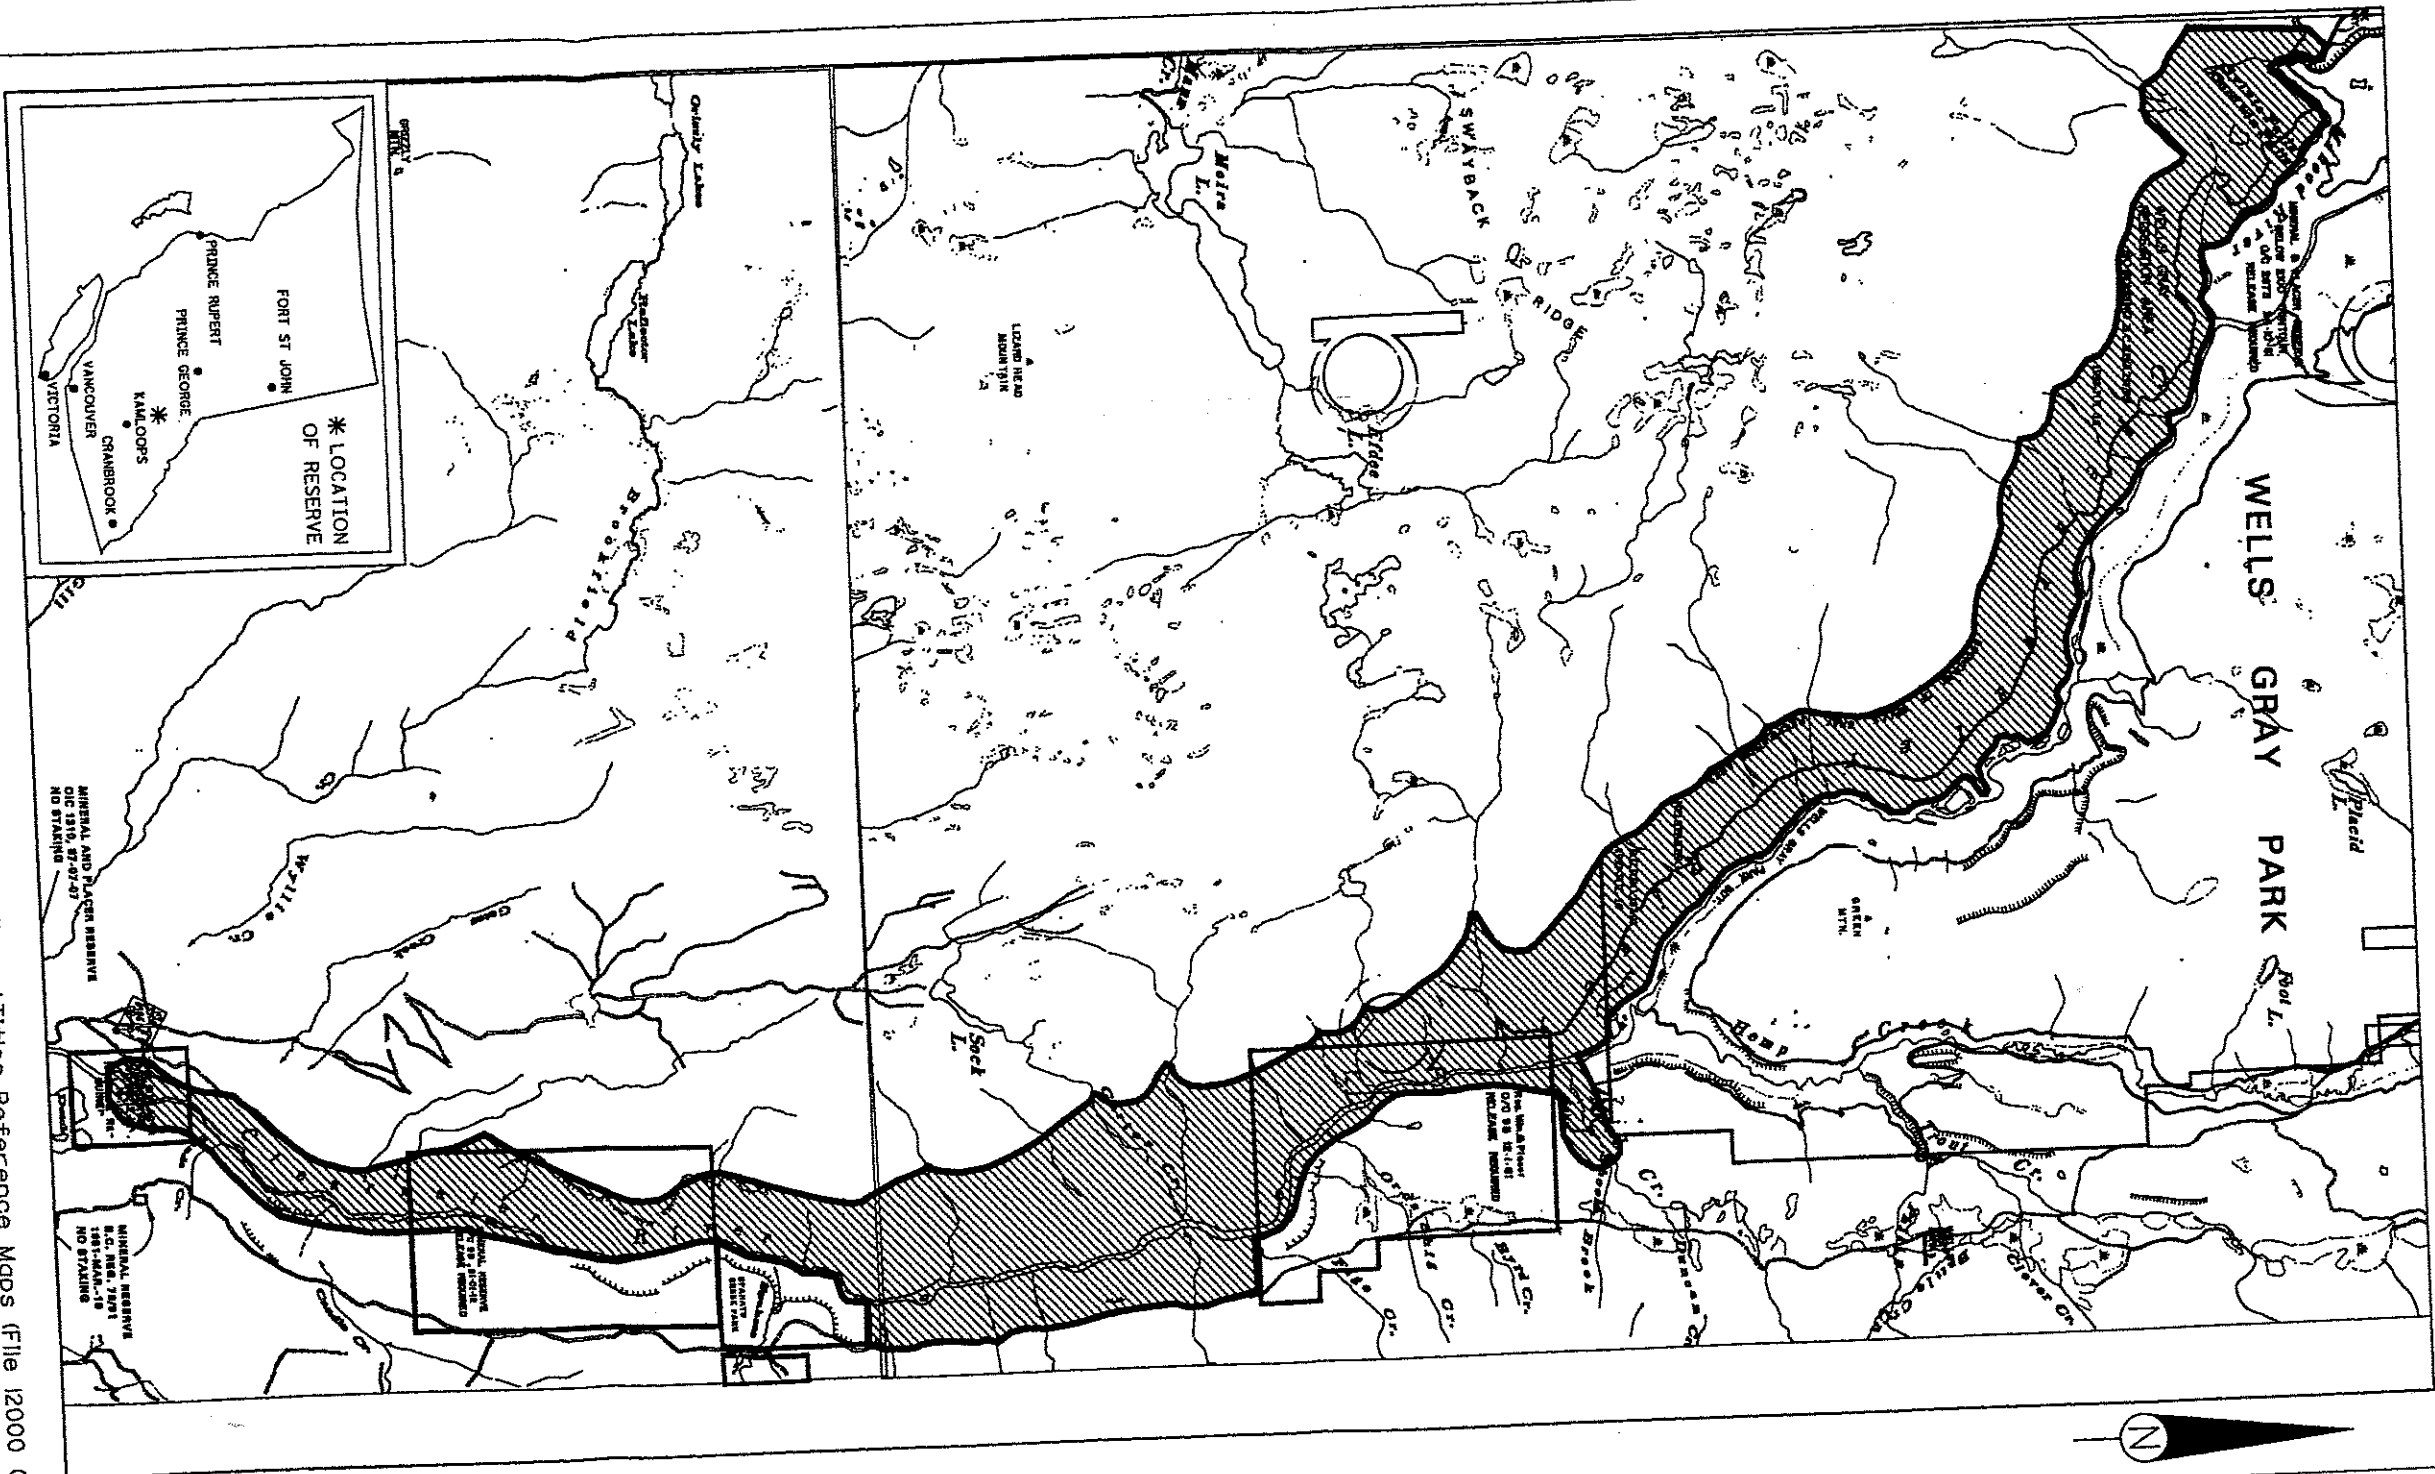

PROVINCE OF BRITISH COLUMBIA  
MINISTRY OF ENERGY, MINES AND PETROLEUM RESOURCES  
MINERAL TITLES BRANCH

CLEARWATER RIVER

This is a summary sketch of the area shown in black on Mineral Titles Reference Maps (File 12000 01)

LAND DISTRICT:  
KAMLOOPS DIVISION OF YALE  
MAPS: 092P09E, 16E

MINING DIVISION: KAMLOOPS  
SCALE 1:100 000  
SKETCH PREPARED BY: LCK