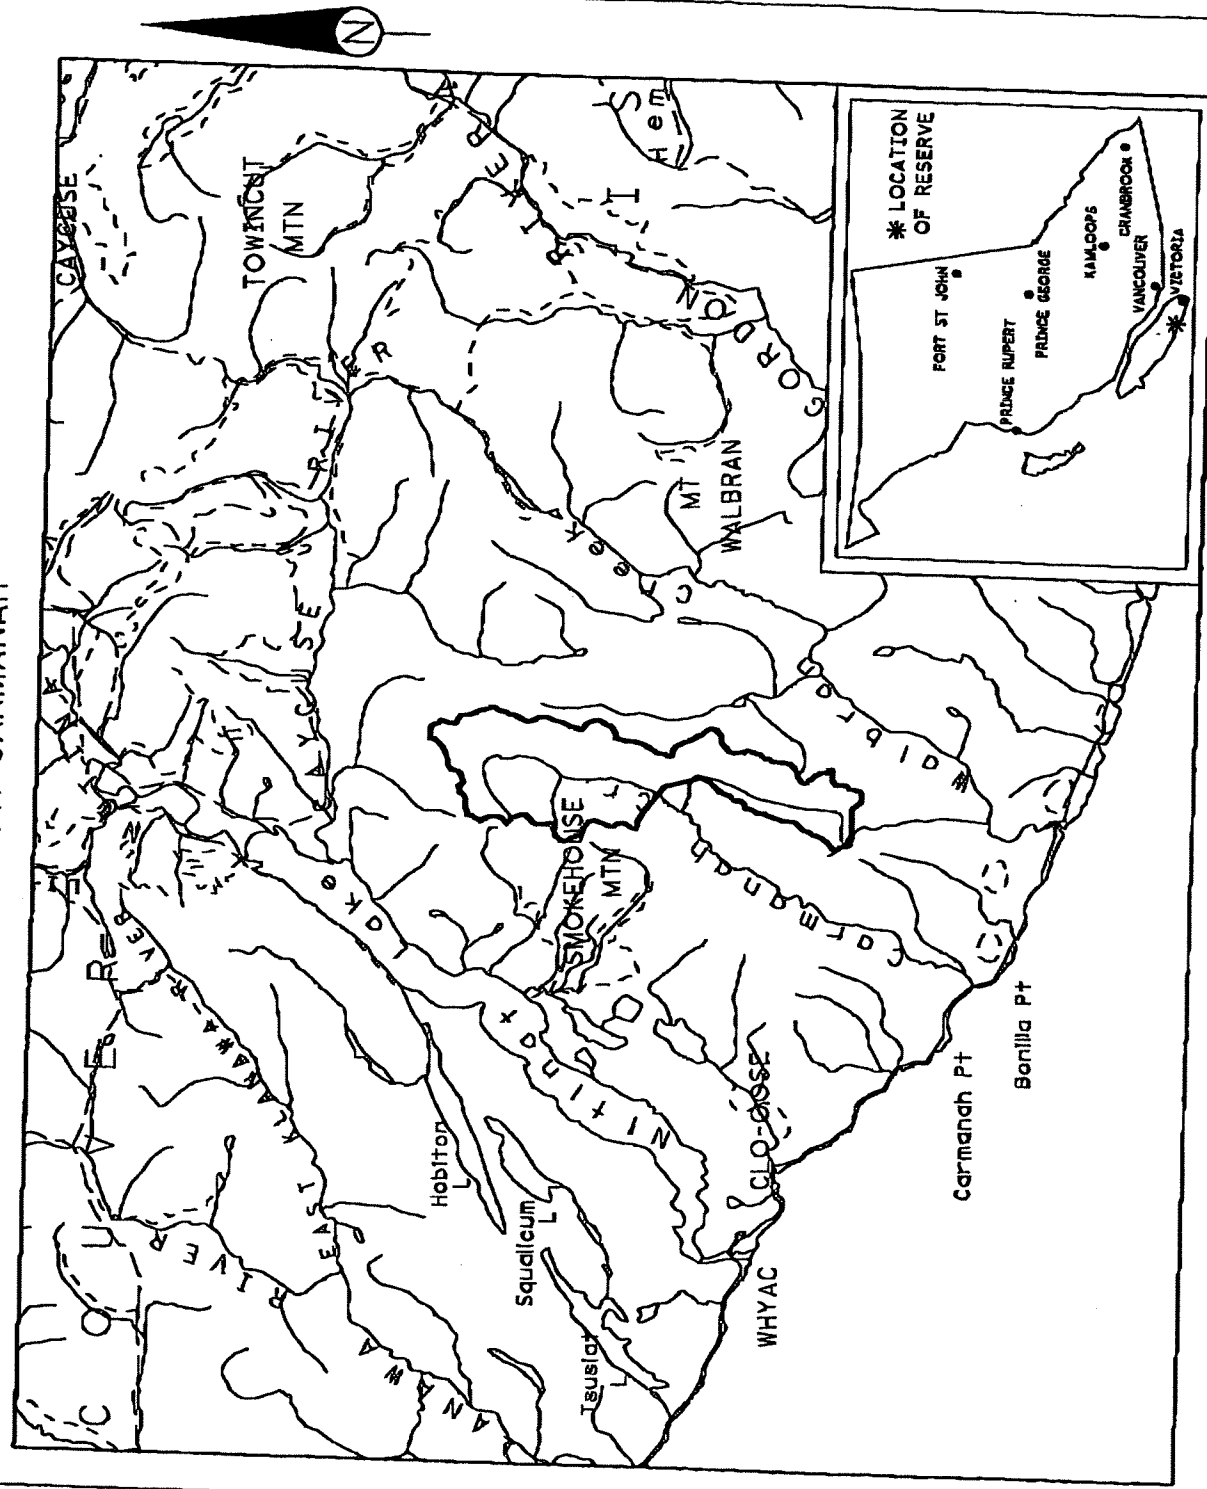

FILE NO. 14280 03 953

PROVINCE OF BRITISH COLUMBIA
MINISTRY OF ENERGY, MINES AND PETROLEUM RESOURCES
MINERAL TITLES BRANCH

UPPER CARMANAH

This is a summary sketch of the area shown in black on Mineral Titles Reference Maps (File 12000 01)

LAND DISTRICT: RENFREW	MINING DIVISION: VICTORIA	
MAPS: 092C067, 077	SCALE 1:250 000	SKETCH PREPARED BY: LCK