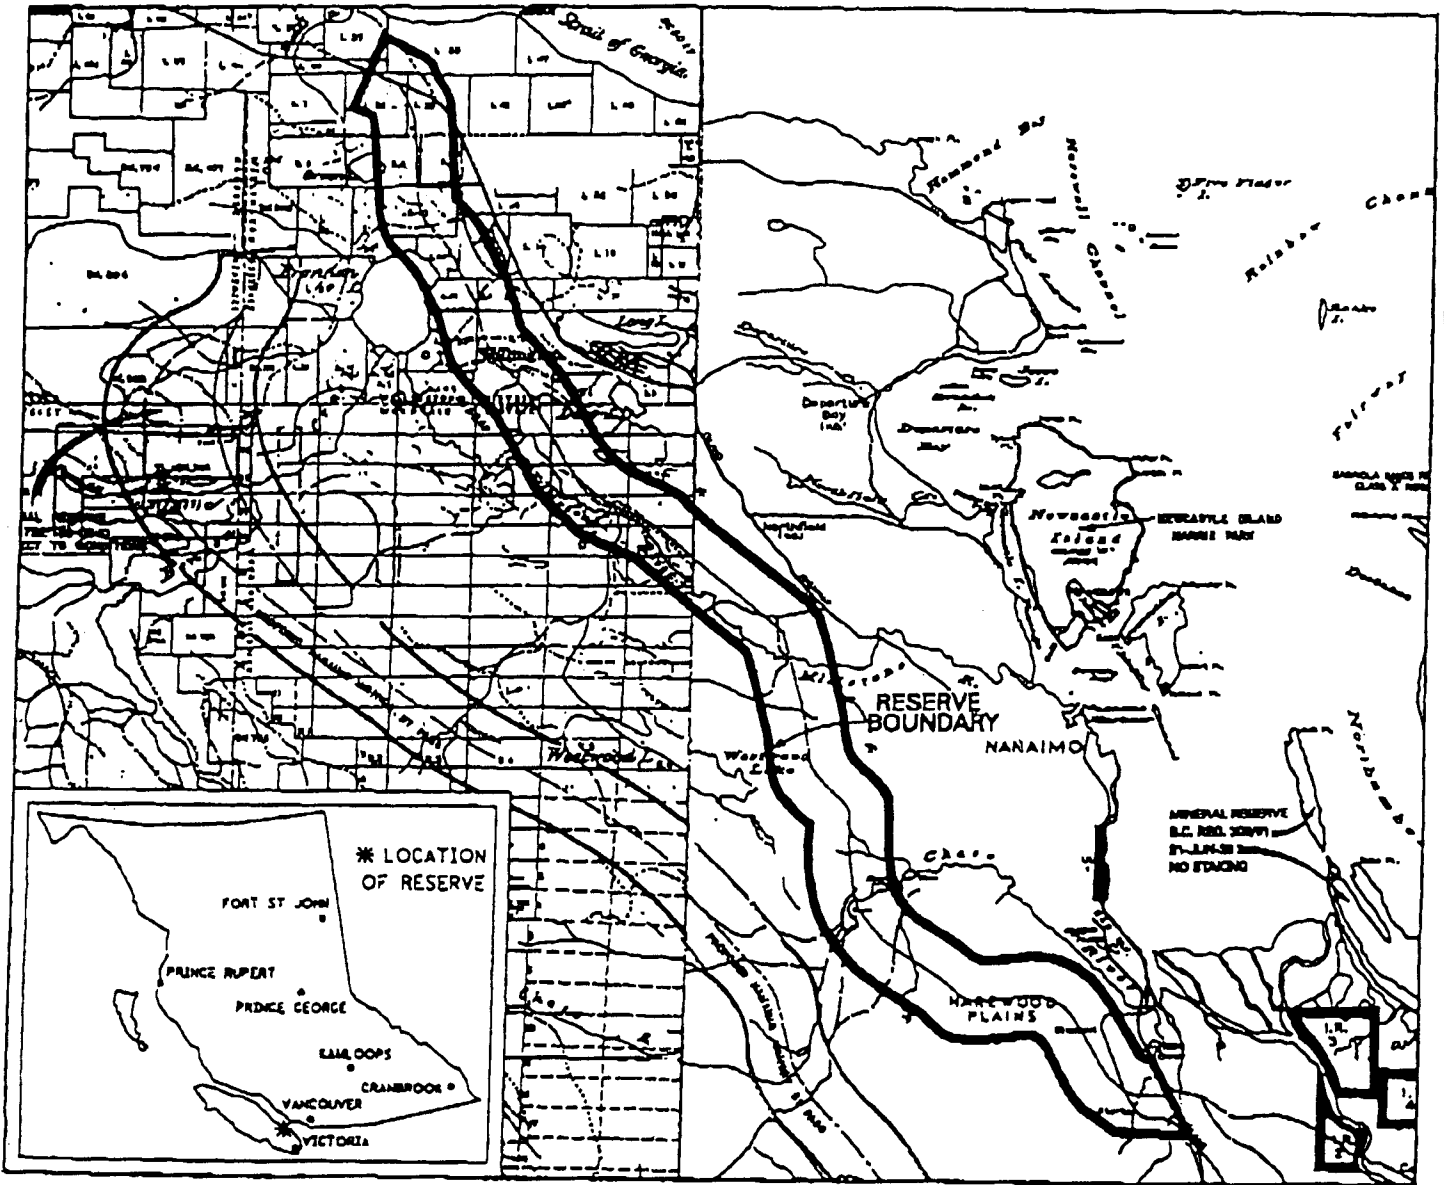

PROVINCE OF BRITISH COLUMBIA
 MINISTRY OF ENERGY, MINES AND PETROLEUM RESOURCES
 MINERAL TITLES BRANCH

VANCOUVER ISLAND HIGHWAY-NANAIMO PARKWAY

This is a summary sketch of the area shown in black on Mineral Titles Reference Maps (File 12000 01)

LAND DISTRICT: MOUNTAIN, WELLINGTON	MINING DIVISION: NANAIMO	
MAPS: 092FO1E, 092G04W	SCALE 1:100 000	SKETCH PREPARED BY: LCK