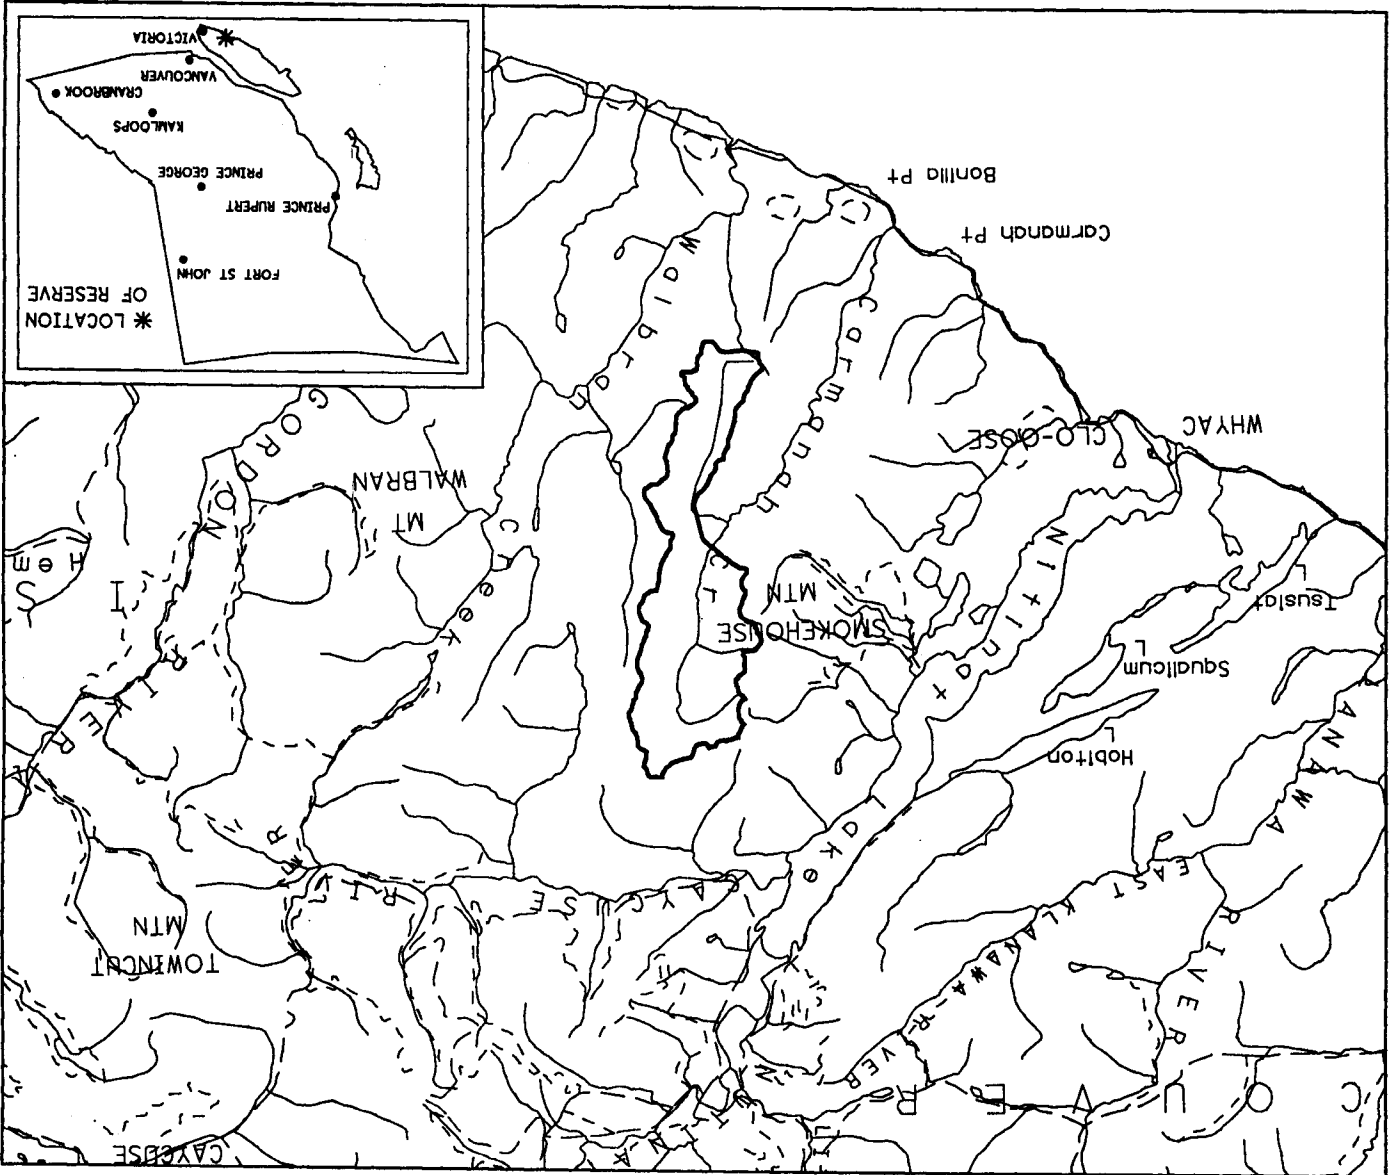

SKETCH PREPARED BY: LCK

SCALE 1: 250 000

MAPS: 092C067, 077

MINING DIVISION: VICTORIA

LAND DISTRICT: RENFREW

This is a summary sketch of the area shown in black on Mineral Titles Reference Maps (file 1200 01)

UPPER CARMANAH

PROVINCE OF BRITISH COLUMBIA
MINISTRY OF ENERGY, MINES AND PETROLEUM RESOURCES
MINERAL TITLES BRANCH

FILE NO. 14280 03 953