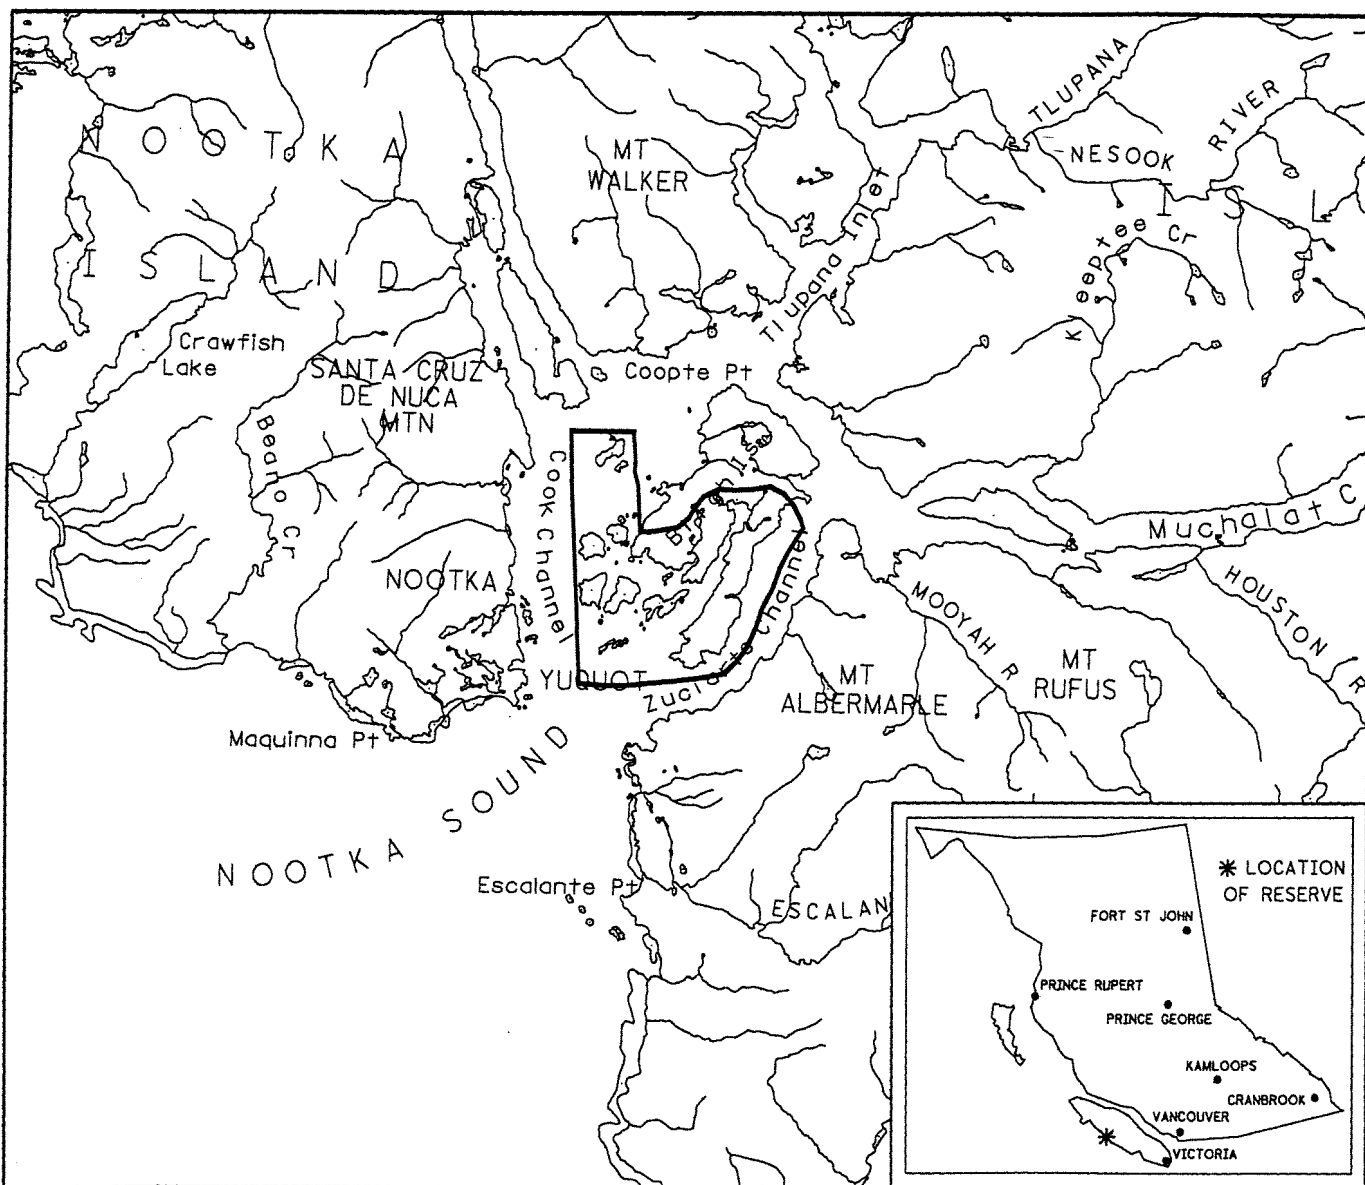

PROVINCE OF BRITISH COLUMBIA
MINISTRY OF ENERGY, MINES AND PETROLEUM RESOURCES
MINERAL TITLES BRANCH

BLIGH ISLAND

This sketch is derived from the C.O.R.E. Vancouver Island Regional Plan Map dated February 08, 1994.

LAND DISTRICT: NOOTKA	MINING DIVISION: ALBERNI	
MAPS: 092E09W, 092E10E	SCALE 1: 250 000	SKETCH PREPARED BY: LCK