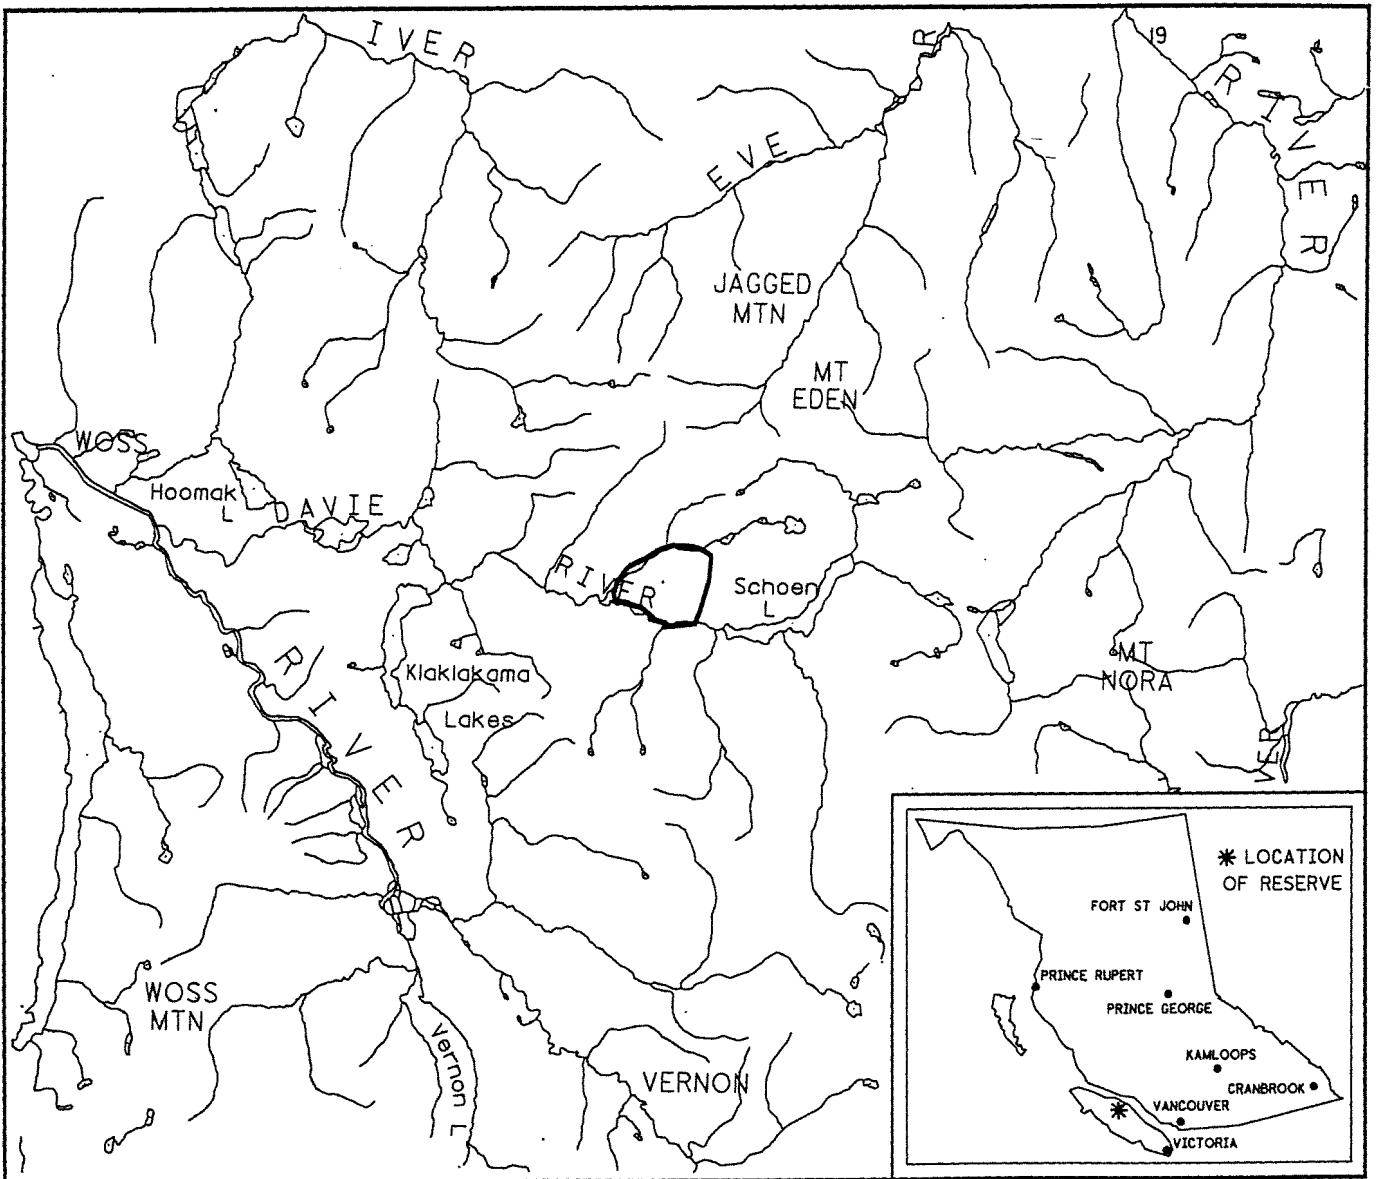

PROVINCE OF BRITISH COLUMBIA
MINISTRY OF ENERGY, MINES AND PETROLEUM RESOURCES
MINERAL TITLES BRANCH

DAVIE RIVER

This sketch is derived from the C.O.R.E. Vancouver Island Regional Plan Map dated February 08, 1994.

LAND DISTRICT: RUPERT	MINING DIVISION: NANAIMO	
MAPS: 092LOIW	SCALE 1: 250 000	SKETCH PREPARED BY: LCK