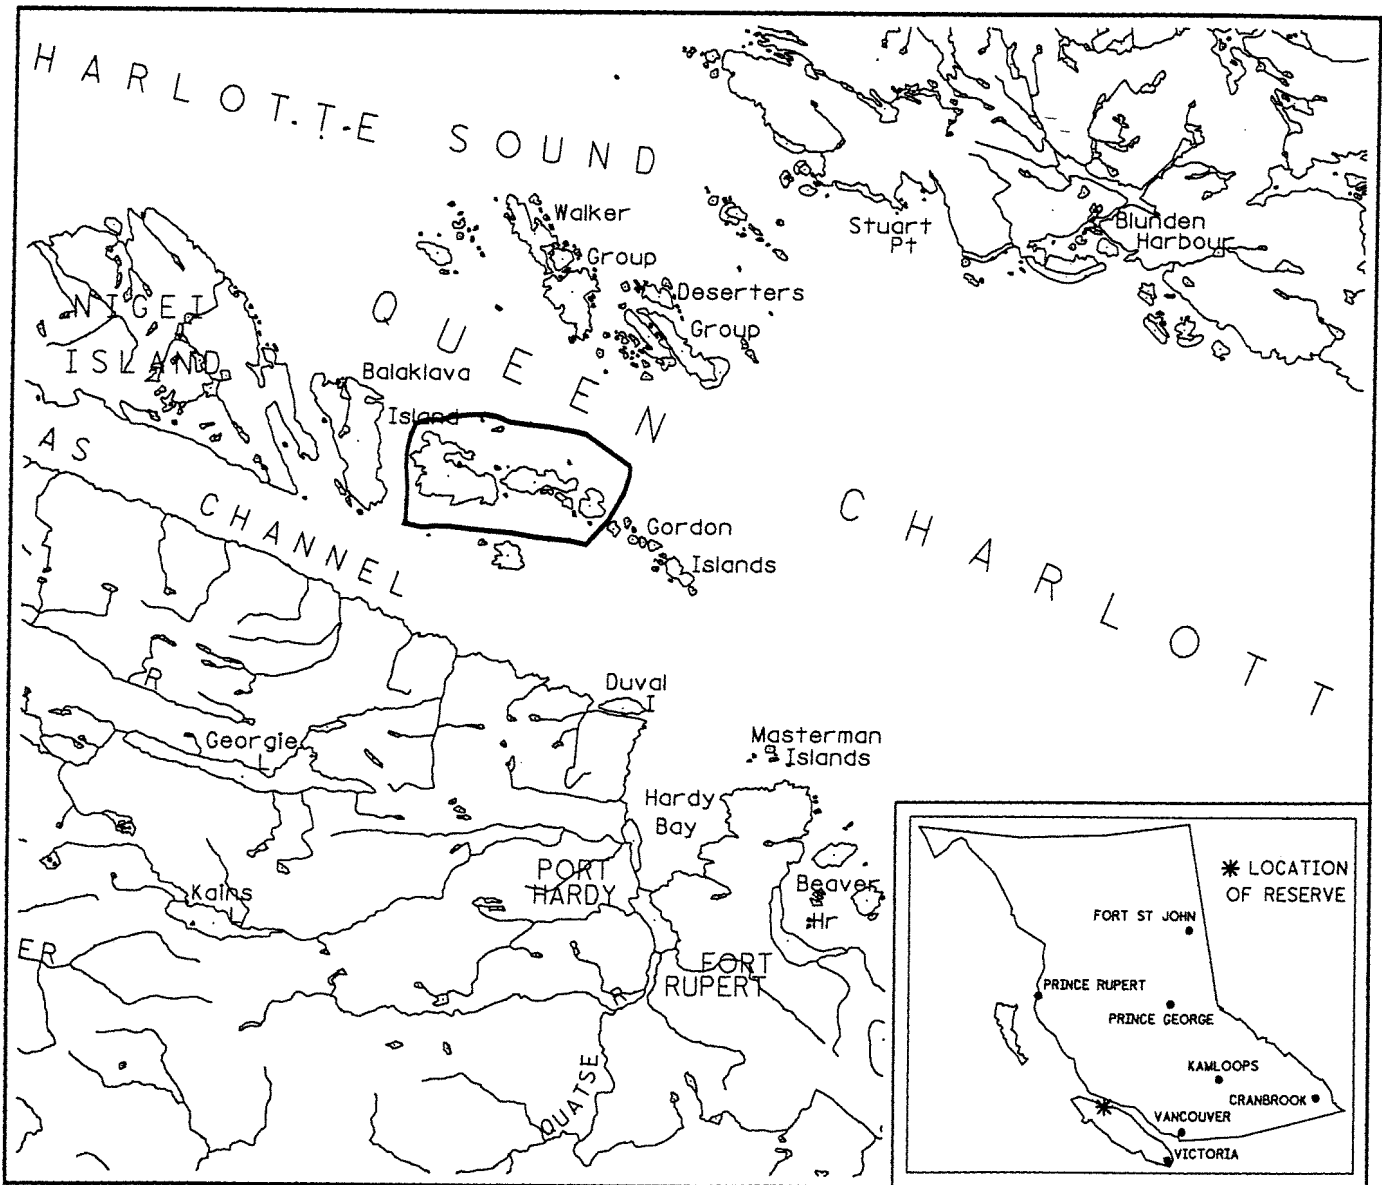

PROVINCE OF BRITISH COLUMBIA  
MINISTRY OF ENERGY, MINES AND PETROLEUM RESOURCES  
MINERAL TITLES BRANCH

GOD'S POCKET

This sketch is derived from the C.O.R.E. Vancouver Island Regional Plan Map dated February 08, 1994.

LAND DISTRICT: RUPERT	MINING DIVISION: NANAIMO	
MAPS: 92L13E	SCALE 1: 250 000	SKETCH PREPARED BY: AMG