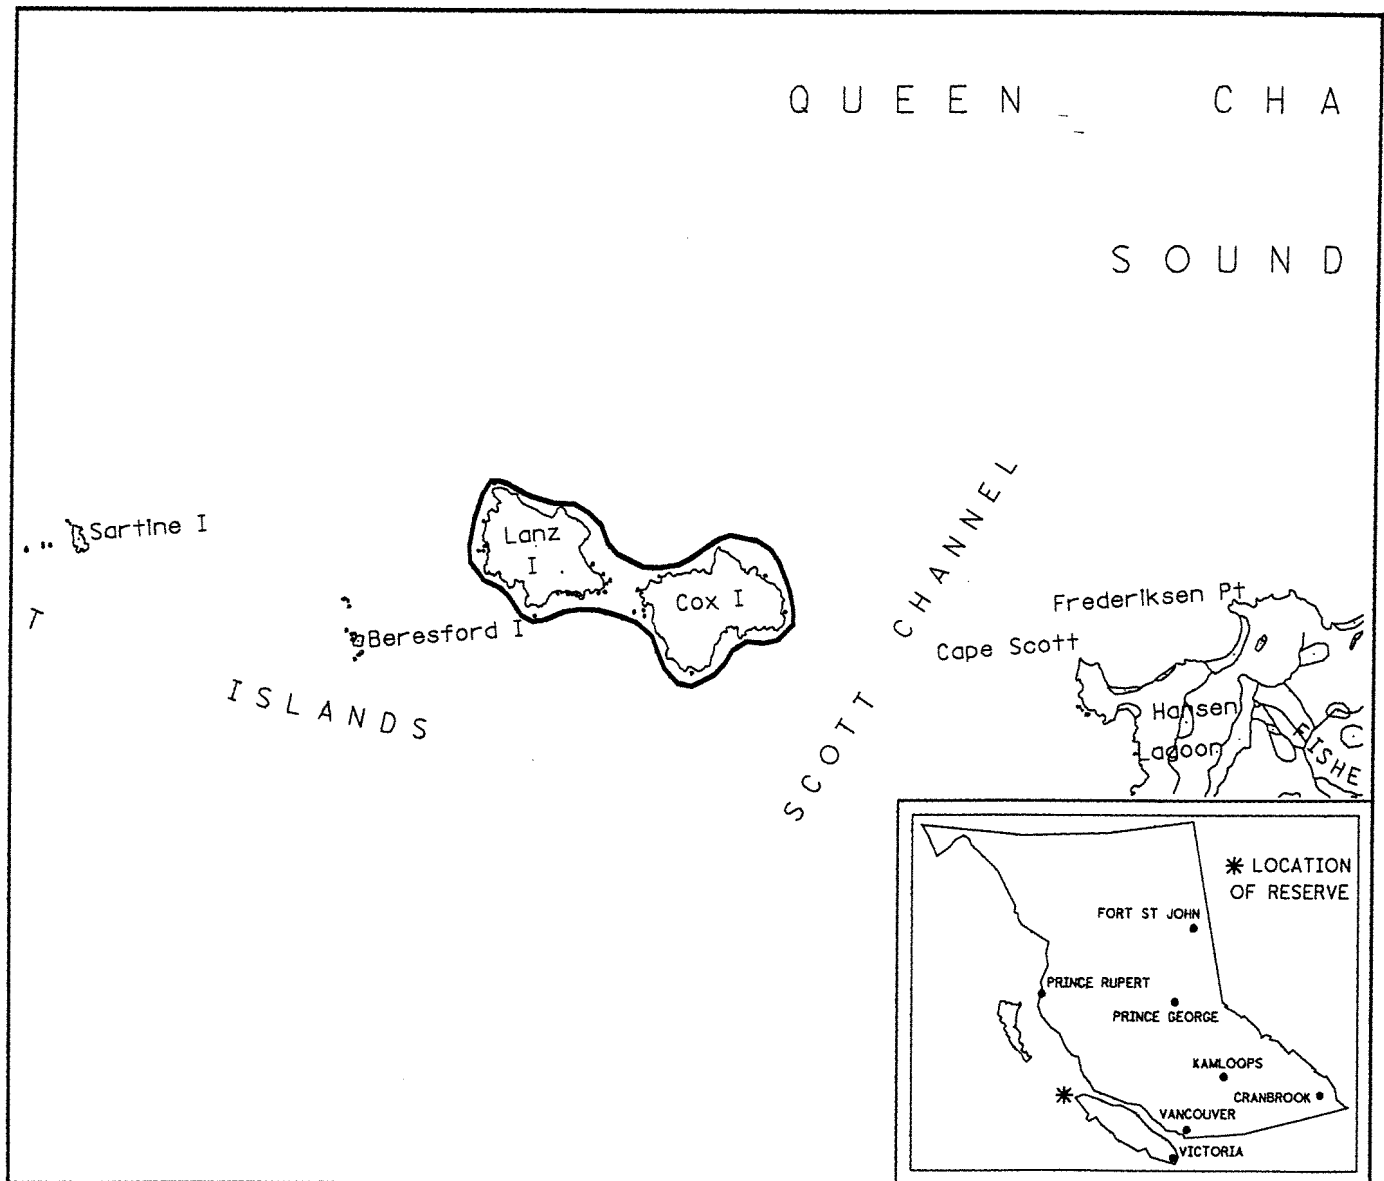

FILE NO. 14280 03 953

PROVINCE OF BRITISH COLUMBIA
MINISTRY OF ENERGY, MINES AND PETROLEUM RESOURCES
MINERAL TITLES BRANCH

LANZ AND COX ISLANDS

This sketch is derived from the C.O.R.E. Vancouver Island Regional Plan Map dated February 08, 1994.

LAND DISTRICT: RUPERT	MINING DIVISION: NANAIMO	
MAPS: I02II5Ea	SCALE 1: 250 000	SKETCH PREPARED BY: AMG