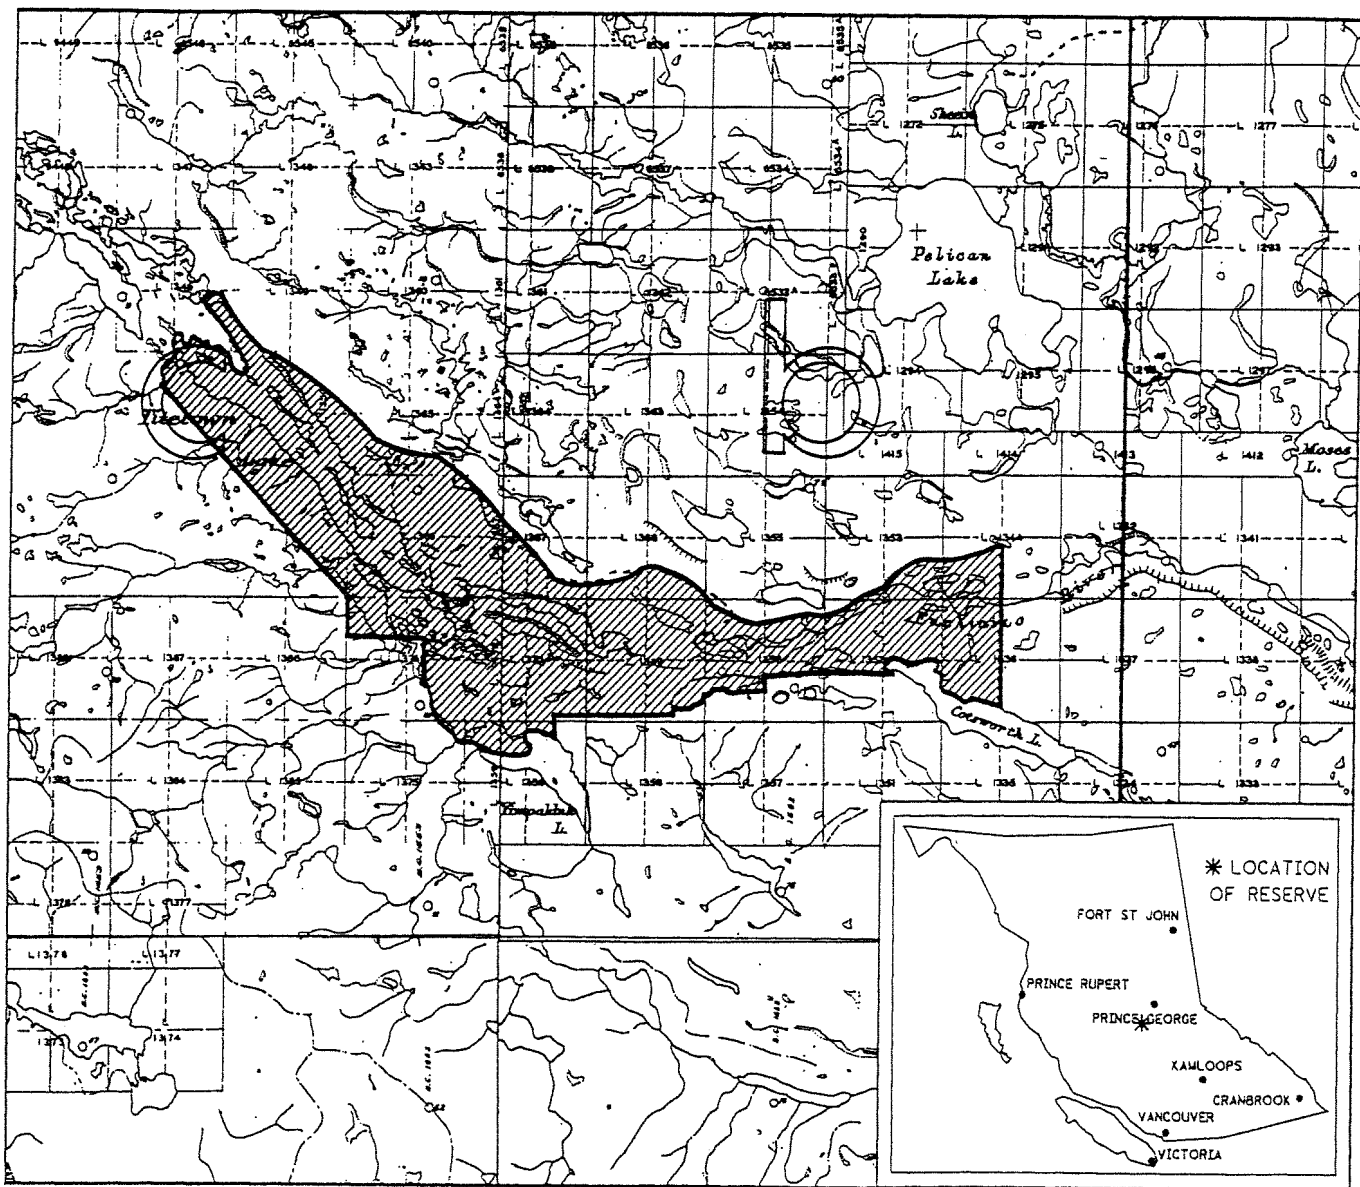

FILE NO. 14280 03 906

PROVINCE OF BRITISH COLUMBIA
MINISTRY OF ENERGY, MINES AND PETROLEUM RESOURCES
MINERAL TITLES BRANCH

TITETOWN LAKE

This is a summary sketch of the area shown in black on Mineral Titles Reference Maps (File 12000 01)

LAND DISTRICT: CARIBOO	MINING DIVISION: CARIBOO	
MAPS: 093G05E, 093G05W	SCALE 1:100 000	SKETCH PREPARED BY: LCK