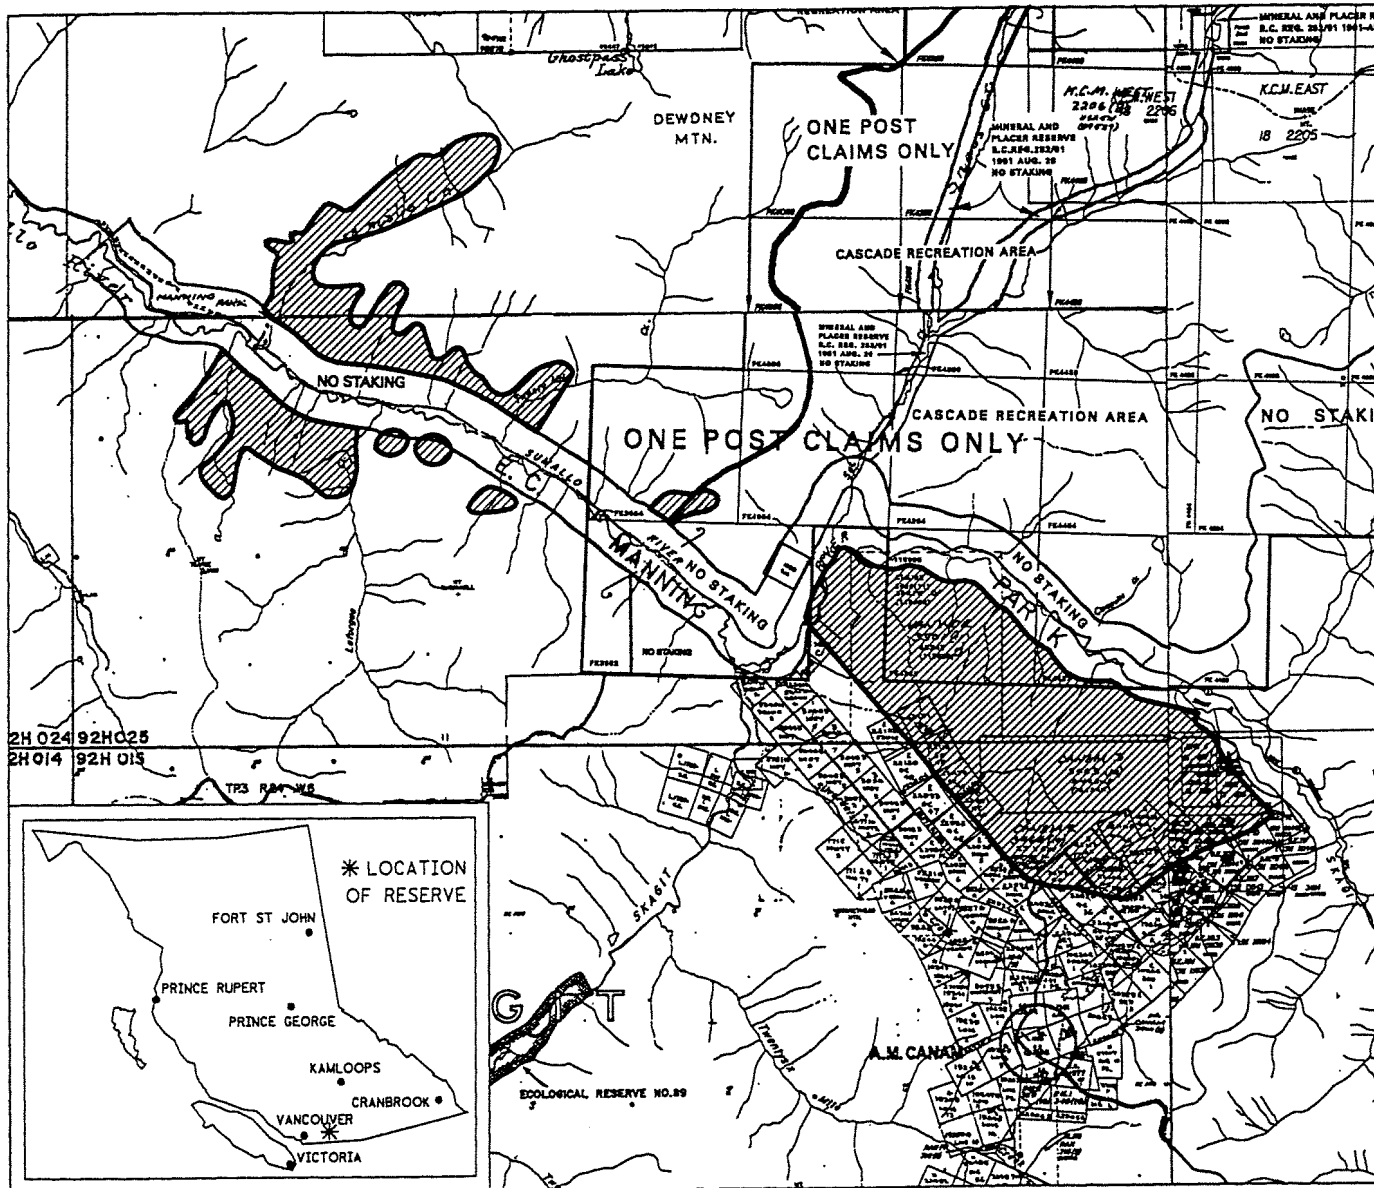

PROVINCE OF BRITISH COLUMBIA  
MINISTRY OF ENERGY, MINES AND PETROLEUM RESOURCES  
MINERAL TITLES BRANCH

SUMALLO - SNASS (OLD GROWTH)

This is a summary sketch of the area shown in black on Mineral Titles Reference Maps (File 12000 01)

|                                  |         |                                  |                         |
|----------------------------------|---------|----------------------------------|-------------------------|
| LAND DISTRICT: YALE DIV. OF YALE |         | MINING DIVISION: NEW WESTMINSTER |                         |
| MAPS: 092H03E                    | 092H06E | SCALE 1:100 000                  | SKETCH PREPARED BY: DGP |
| 092H016                          | 092H026 |                                  |                         |