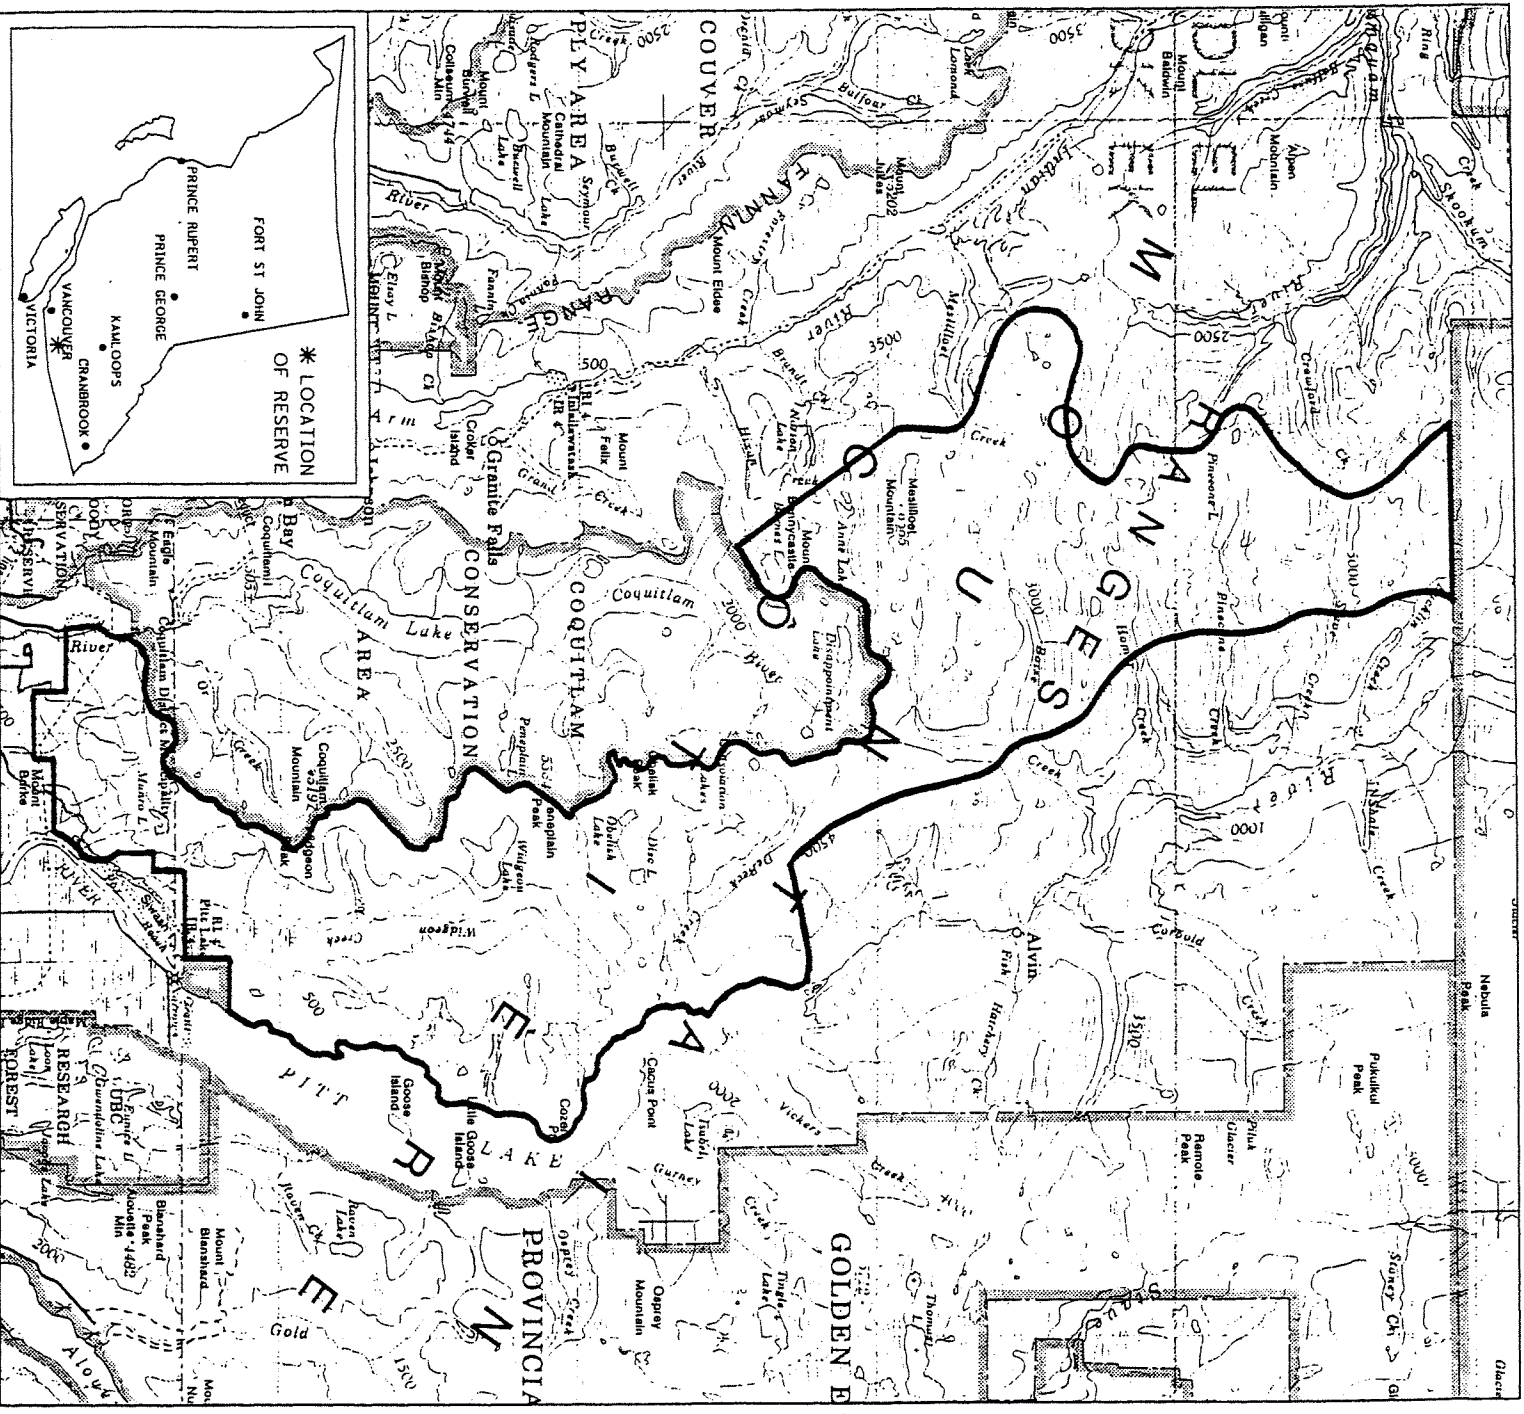

PROVINCE OF BRITISH COLUMBIA
 MINISTRY OF ENERGY, MINES AND PETROLEUM RESOURCES
 MINERAL TITLES BRANCH

PINECONE LAKE - BURKE MOUNTAIN

This is a summary sketch of the area shown in black on Mineral Titles Reference Maps (File 12000 01)

LAND DISTRICT: NEW WESTMINSTER	MINING DIVISION: NEW WESTMINSTER	
MAPS: 092G07E 092G07W	SCALE 1:250 000	SKETCH PREPARED BY: DGP
092G10E 092G10W		