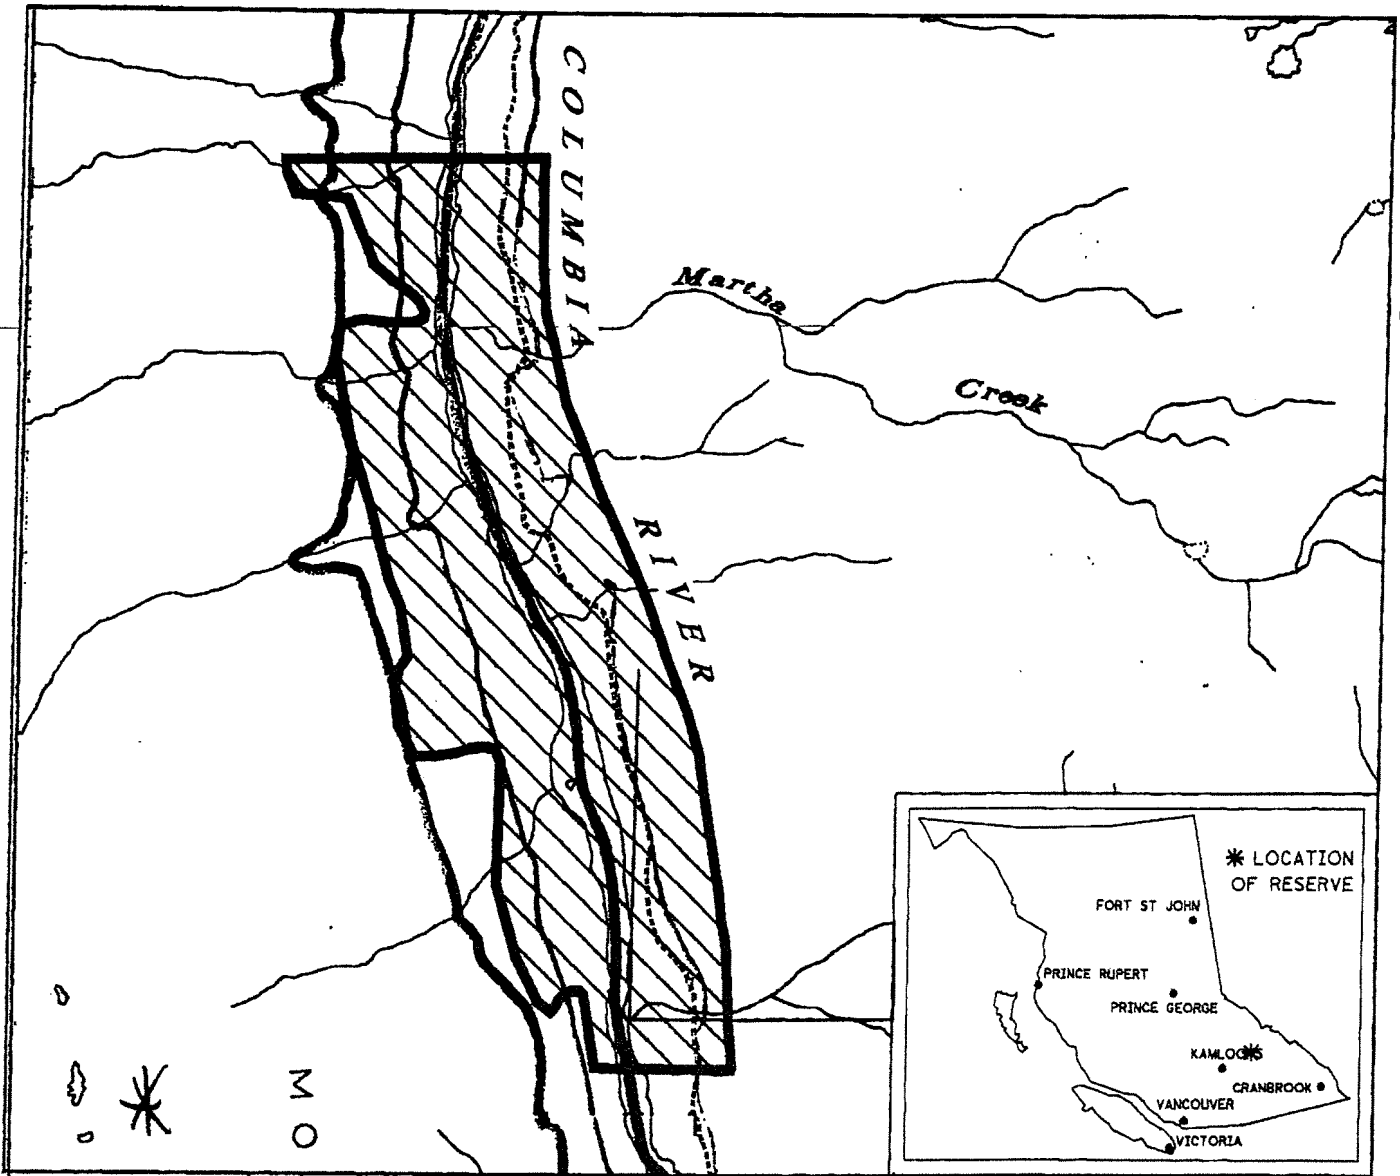

FILE NO. 14280 03 906

PROVINCE OF BRITISH COLUMBIA  
MINISTRY OF ENERGY, MINES AND PETROLEUM RESOURCES  
MINERAL TITLES BRANCH  
REVELSTOKE - KINBASKET

This is a summary sketch of the area shown in black on Mineral Titles Reference Maps (File 12000 01)

LAND DISTRICT: KOOTENAY	MINING DIVISION: REVELSTOKE	
MAPS: 082MOIE	SCALE 1: 50 000	SKETCH PREPARED BY: KWD