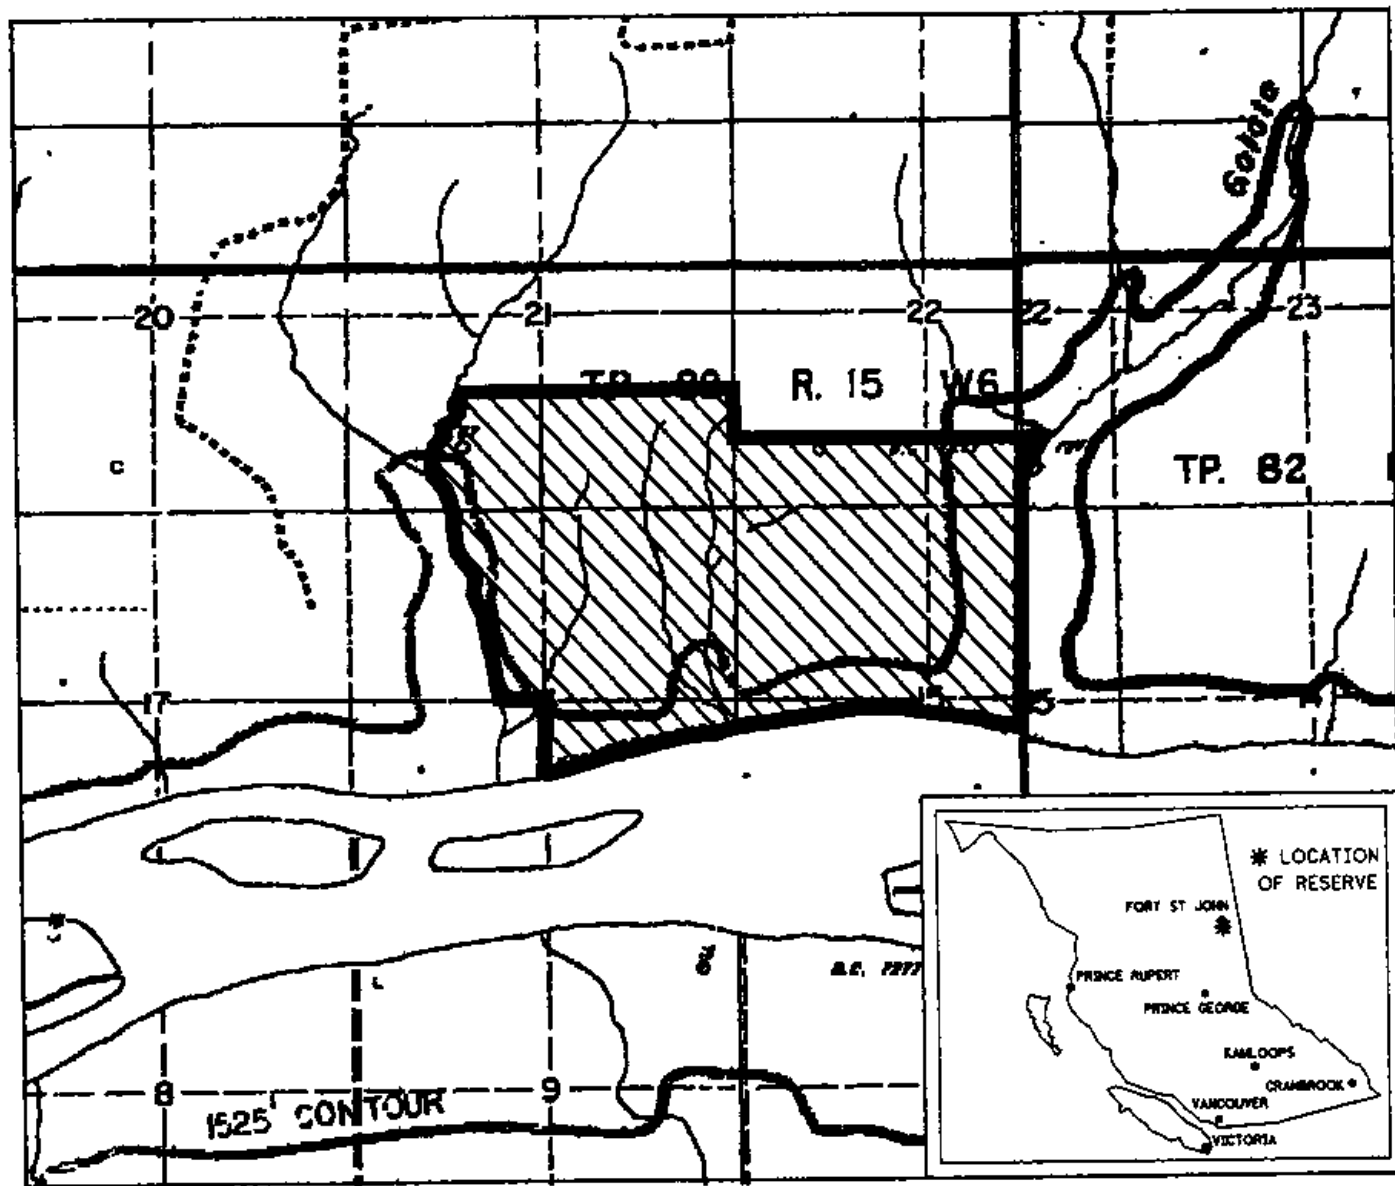

PROVINCE OF BRITISH COLUMBIA  
MINISTRY OF ENERGY, MINES AND PETROLEUM RESOURCES  
MINERAL TITLES BRANCH

PEACE RIVER - GOLATA CREEK

This is a summary sketch of the area shown in black on Mineral Titles Reference Maps (File 12000 01)

LAND DISTRICT: PEACE RIVER	MINING DIVISION: LIARD	
MAPS: 094A01W	SCALE 1: 31680	SKETCH PREPARED BY: KWD