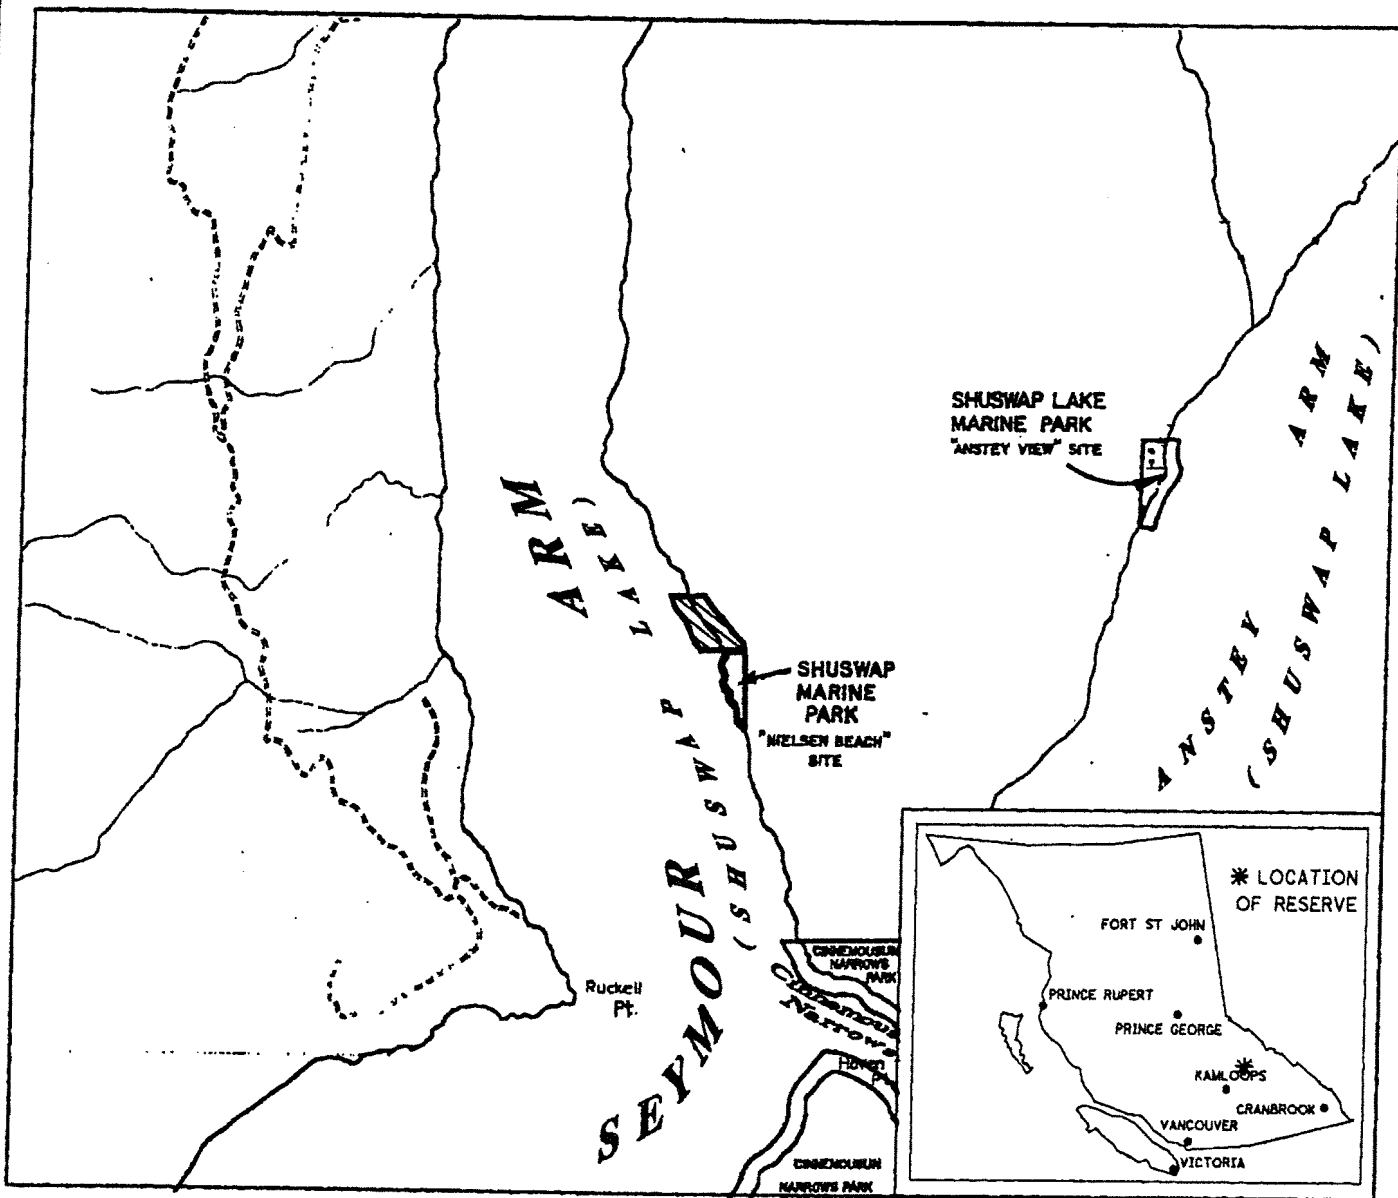

FILE NO. 14280 03 906

PROVINCE OF BRITISH COLUMBIA
MINISTRY OF ENERGY, MINES AND PETROLEUM RESOURCES
MINERAL TITLES BRANCH

NIELSEN BEACH

This is a summary sketch of the area shown in black on Mineral Titles Reference Maps (File 12000 01)

LAND DISTRICT: KAMLOOPS	MINING DIVISION: KAMLOOPS	
MAPS: 082M03E	SCALE 1: 50 000	SKETCH PREPARED BY: KWD