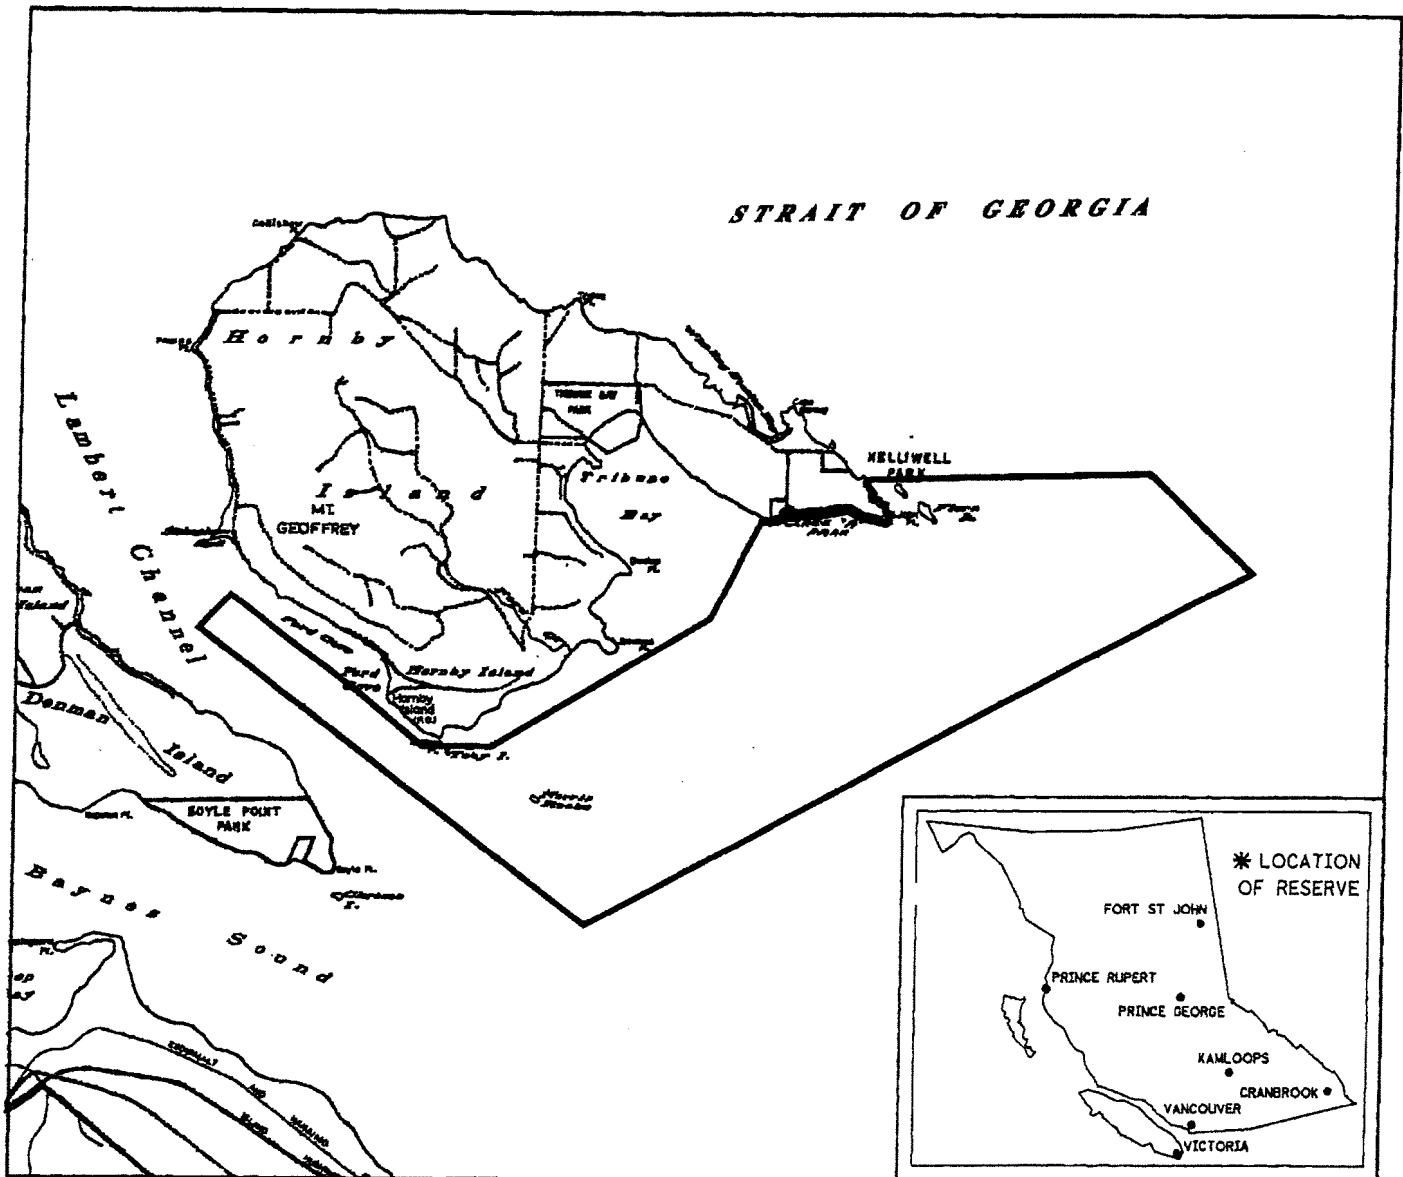

FILE NO. 14280 03 906

PROVINCE OF BRITISH COLUMBIA  
MINISTRY OF ENERGY, MINES AND PETROLEUM RESOURCES  
MINERAL TITLES BRANCH

LAMBERT CHANNEL

This is a summary sketch of the area shown in black on Mineral Titles Reference Maps (File 12000 01)

LAND DISTRICT: NANAIMO	MINING DIVISION: NANAIMO	
MAPS: 092F07E, 10E	SCALE 1:100 000	SKETCH PREPARED BY: KWD