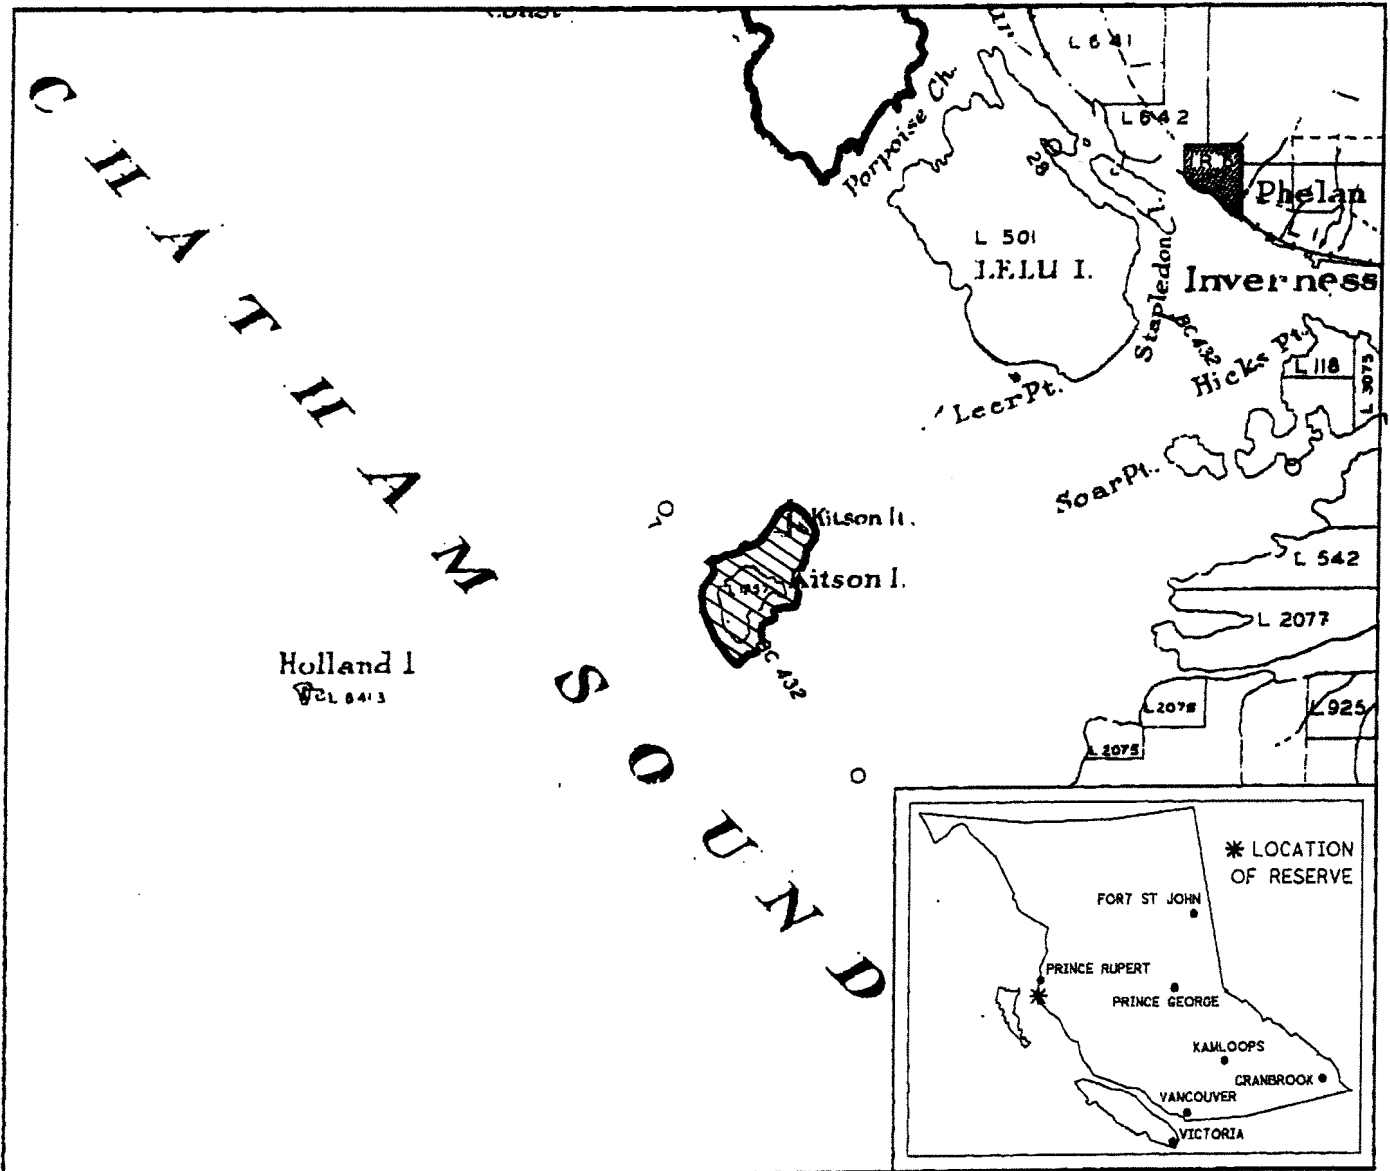

FILE NO. 14280 03 906

PROVINCE OF BRITISH COLUMBIA  
MINISTRY OF ENERGY, MINES AND PETROLEUM RESOURCES  
MINERAL TITLES BRANCH

KITSON ISLAND

This is a summary sketch of the area shown in black on Mineral Titles Reference Maps (File 12000 01)

LAND DISTRICT: COAST RANGE 5	MINING DIVISION: SKEENA	
MAPS: 103JOIW	SCALE 1: 50 000	SKETCH PREPARED BY: KWD