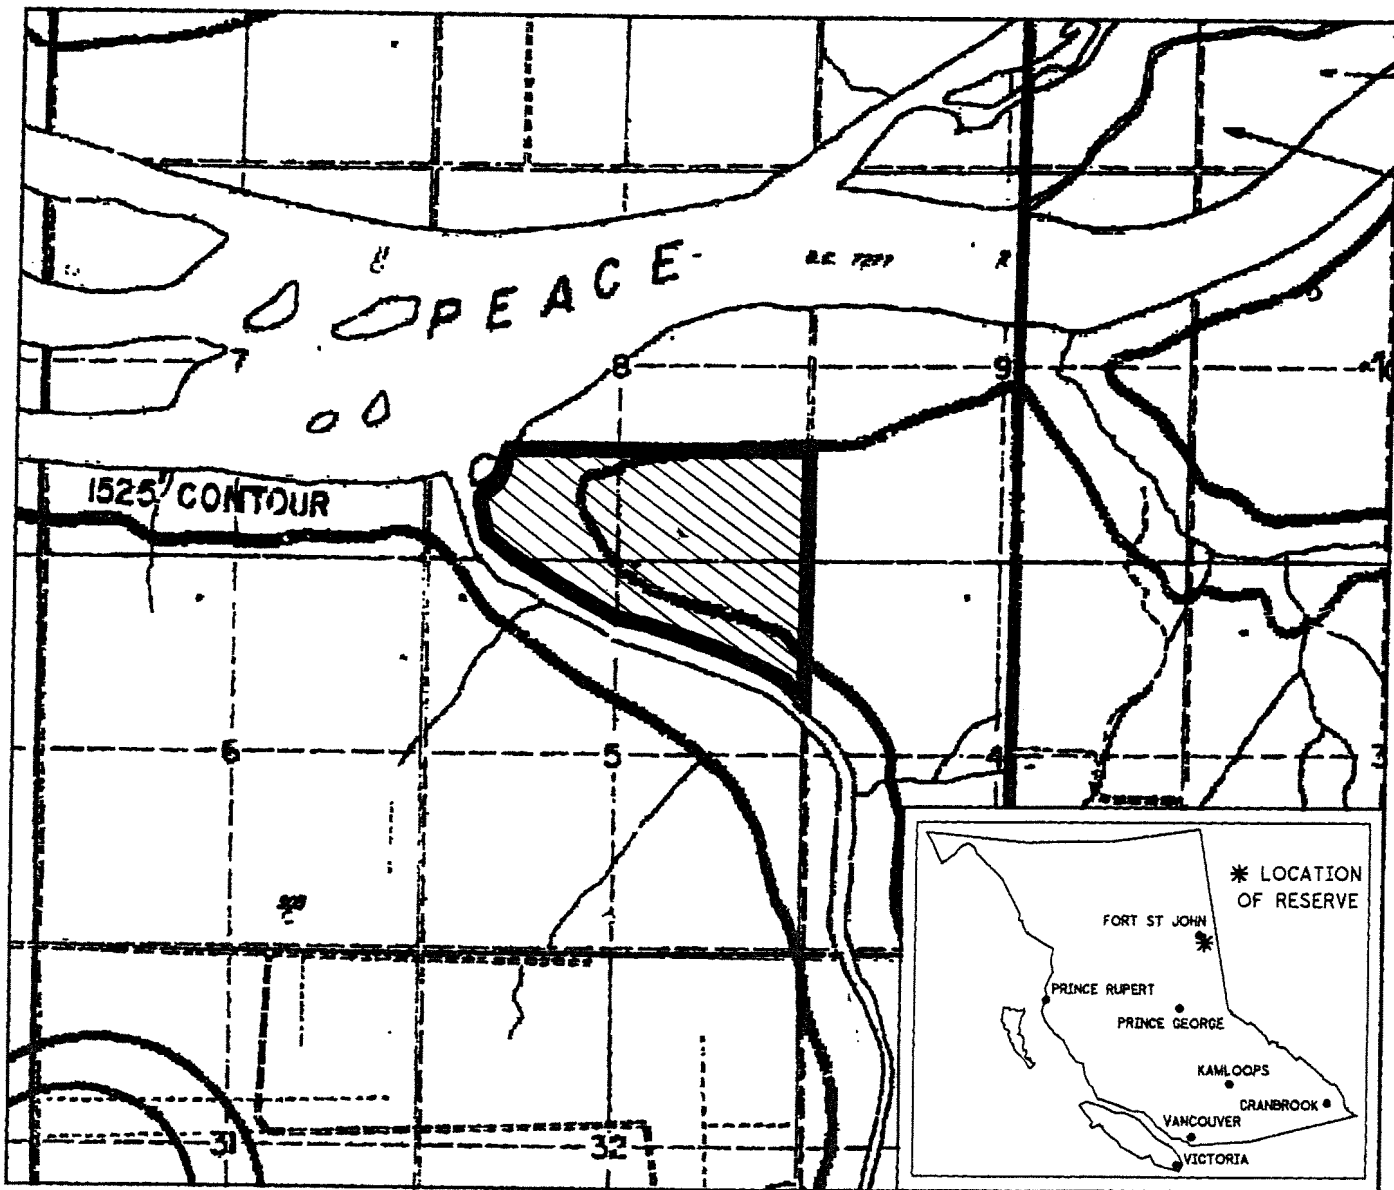

FILE NO. 14280 03 906

PROVINCE OF BRITISH COLUMBIA
MINISTRY OF ENERGY, MINES AND PETROLEUM RESOURCES
MINERAL TITLES BRANCH

KISKATINAW

This is a summary sketch of the area shown in black on Mineral Titles Reference Maps (File 12000 01)

LAND DISTRICT: PEACE RIVER	MINING DIVISION: LIARD	
MAPS: 094A01E	SCALE 1: 31680	SKETCH PREPARED BY: KWD