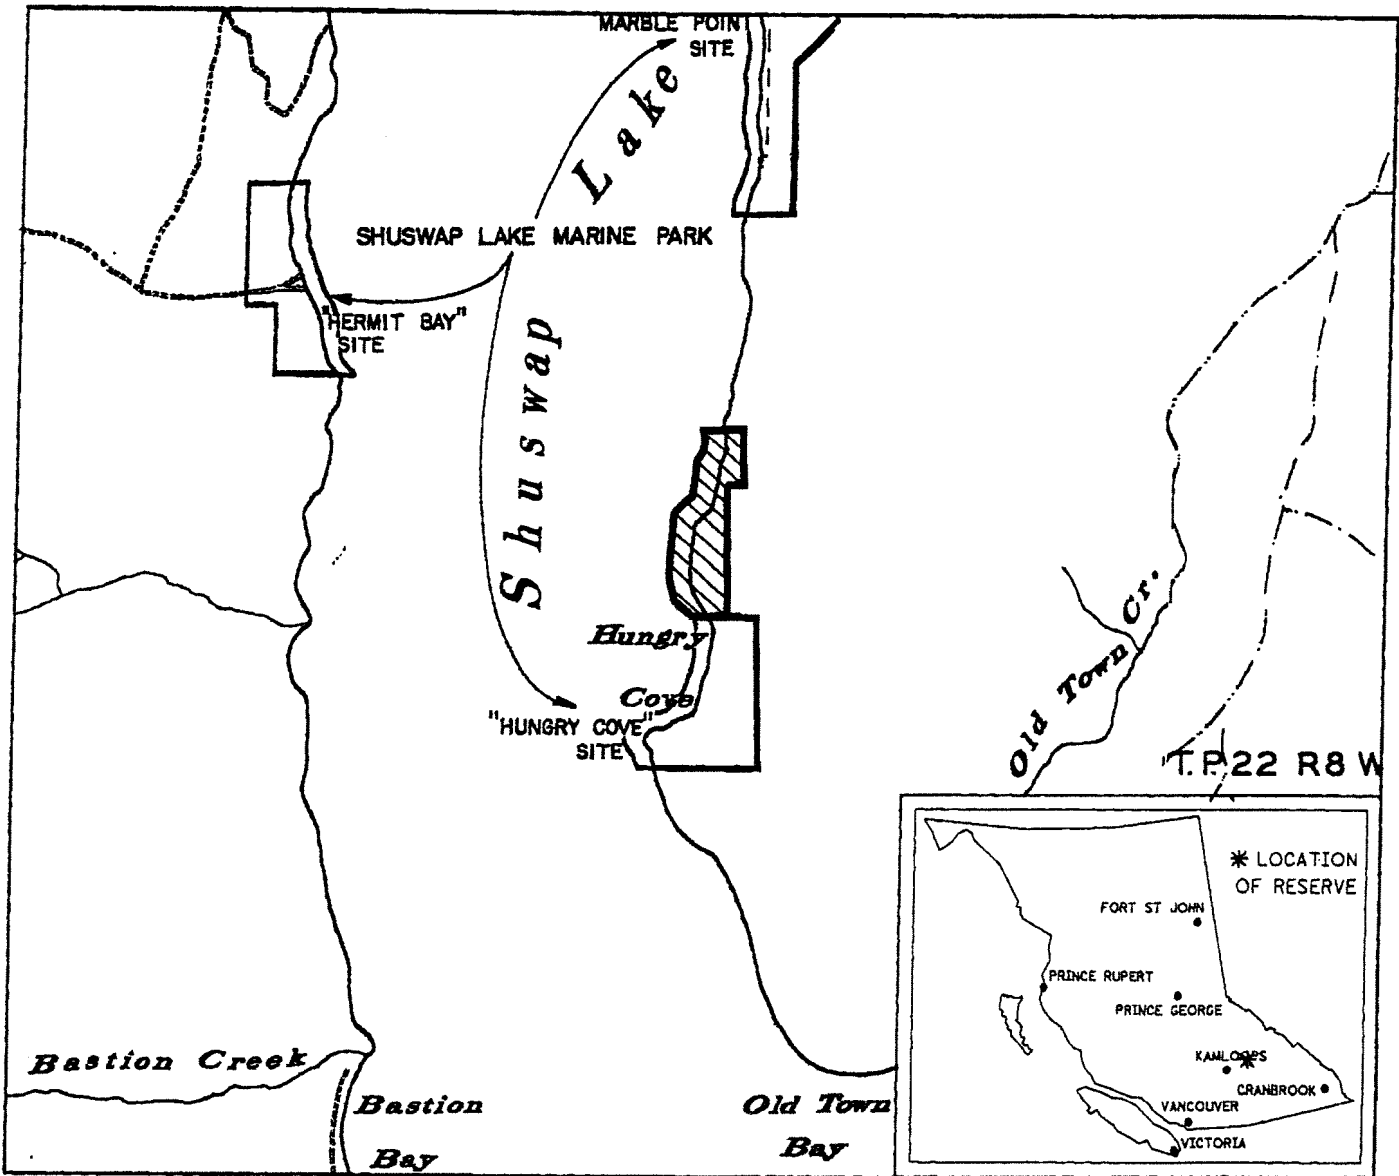

PROVINCE OF BRITISH COLUMBIA
 MINISTRY OF ENERGY, MINES AND PETROLEUM RESOURCES
 MINERAL TITLES BRANCH

HUNGRY COVE

This is a summary sketch of the area shown in black on Mineral Titles Reference Maps (File 12000 01)

LAND DISTRICT: KAMLOOPS	MINING DIVISION: KAMLOOPS	
MAPS: 082L14E	SCALE 1: 50 000	SKETCH PREPARED BY: KWD