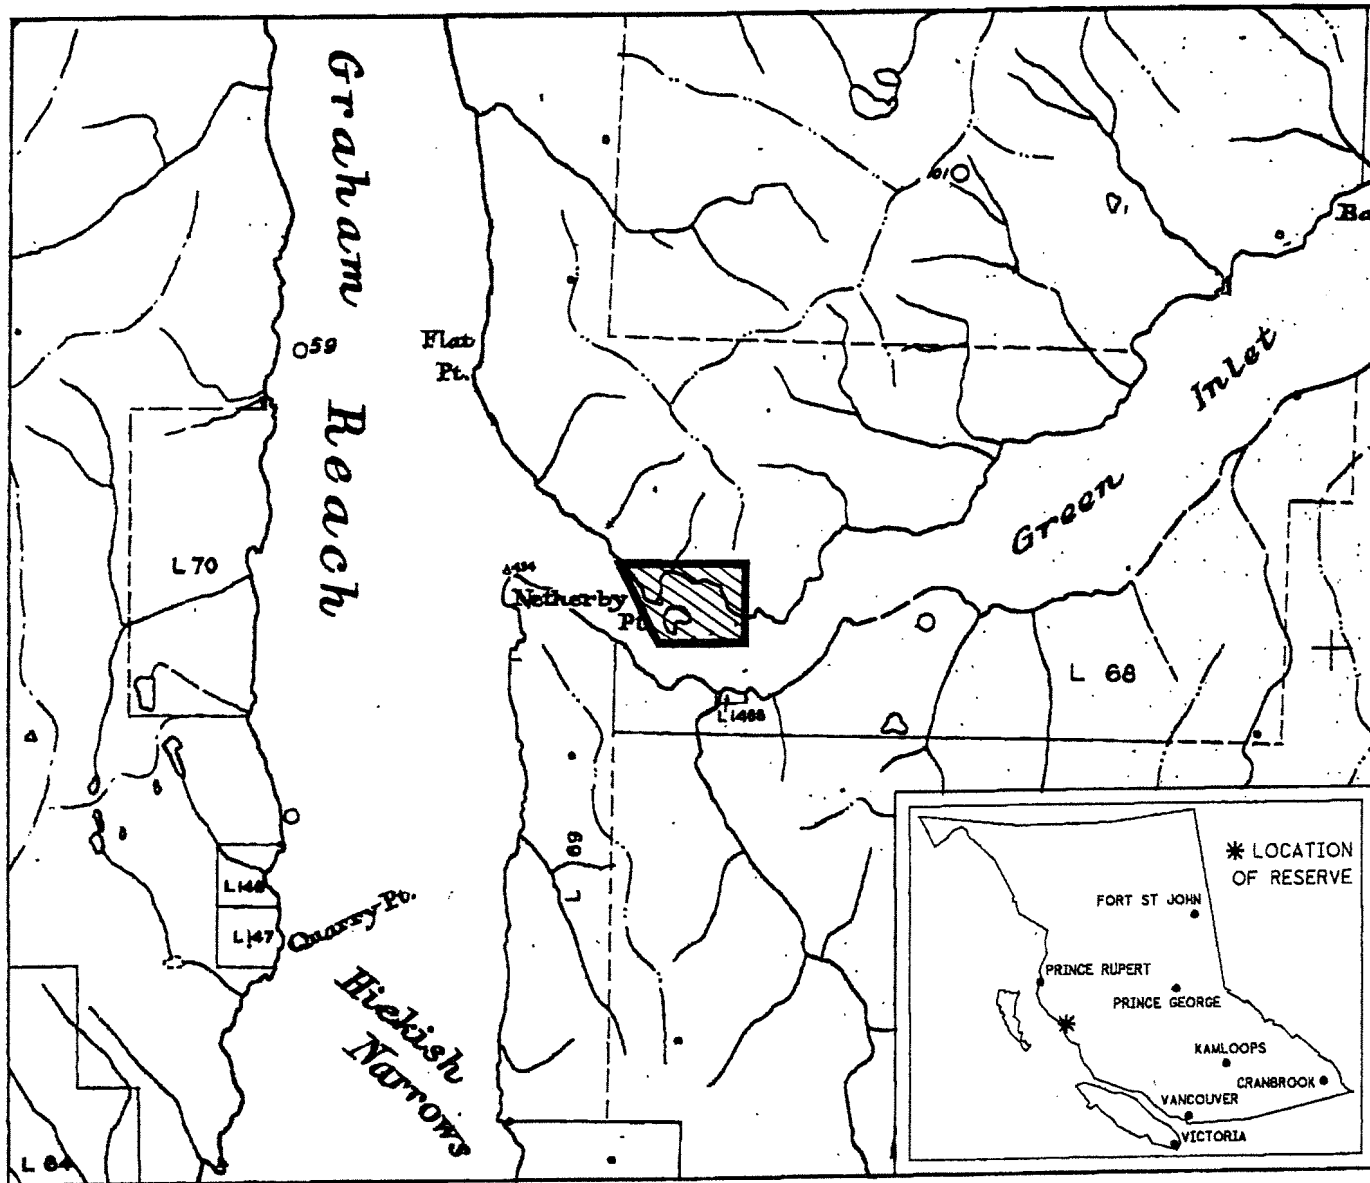

FILE NO. 14280 03 906

PROVINCE OF BRITISH COLUMBIA
MINISTRY OF ENERGY, MINES AND PETROLEUM RESOURCES
MINERAL TITLES BRANCH

HORSEFLY COVE

This is a summary sketch of the area shown in black on Mineral Titles Reference Maps (File 12000 01)

| | | |
|------------------------------|-------------------------|-------------------------|
| LAND DISTRICT: COAST RANGE 3 | MINING DIVISION: SKEENA | |
| MAPS: 103A16W | SCALE 1: 50 000 | SKETCH PREPARED BY: KWD |