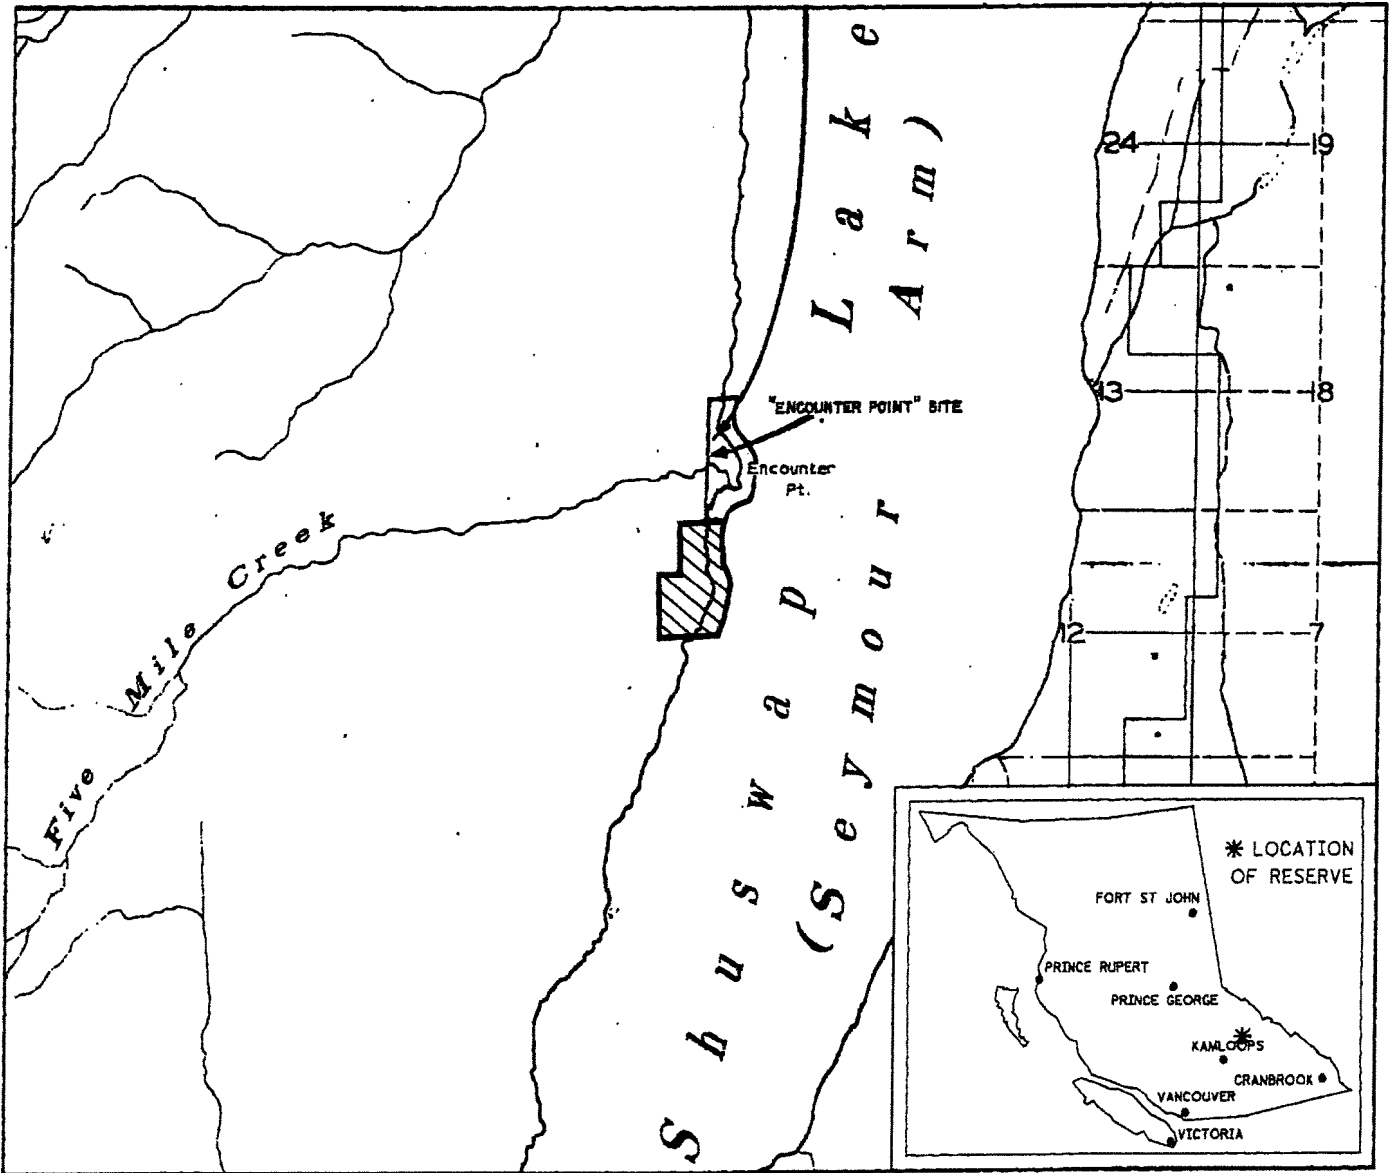

FILE NO. 14280 03 906

PROVINCE OF BRITISH COLUMBIA  
MINISTRY OF ENERGY, MINES AND PETROLEUM RESOURCES  
MINERAL TITLES BRANCH

ENCOUNTER POINT

This is a summary sketch of the area shown in black on Mineral Titles Reference Maps (File 12000 01)

LAND DISTRICT: KAMLOOPS	MINING DIVISION: KAMLOOPS	
MAPS: 082M03E	SCALE 1: 50 000	SKETCH PREPARED BY: KWD