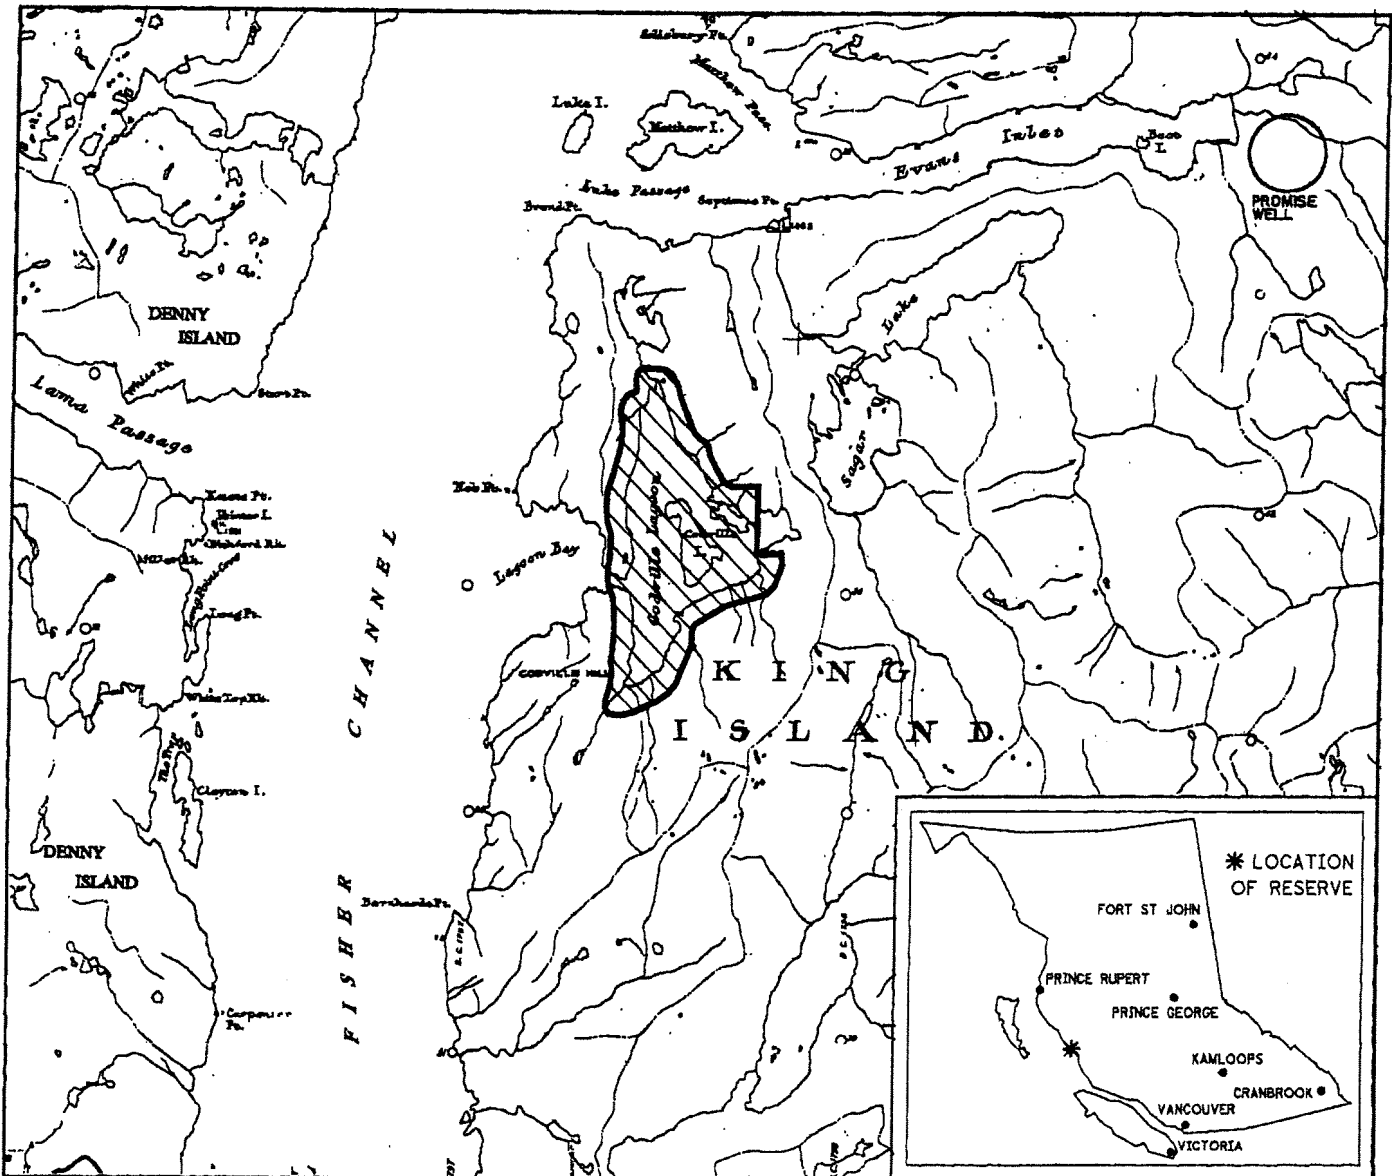

FILE NO. 14280 03 906

PROVINCE OF BRITISH COLUMBIA
 MINISTRY OF ENERGY, MINES AND PETROLEUM RESOURCES
 MINERAL TITLES BRANCH

CODVILLE LAGOON

This is a summary sketch of the area shown in black on Mineral Titles Reference Maps (File 12000 01)

LAND DISTRICT: COAST RANGE 3	MINING DIVISION: SKEENA	
MAPS: 093D04W	SCALE 1:100 000	SKETCH PREPARED BY: KWD