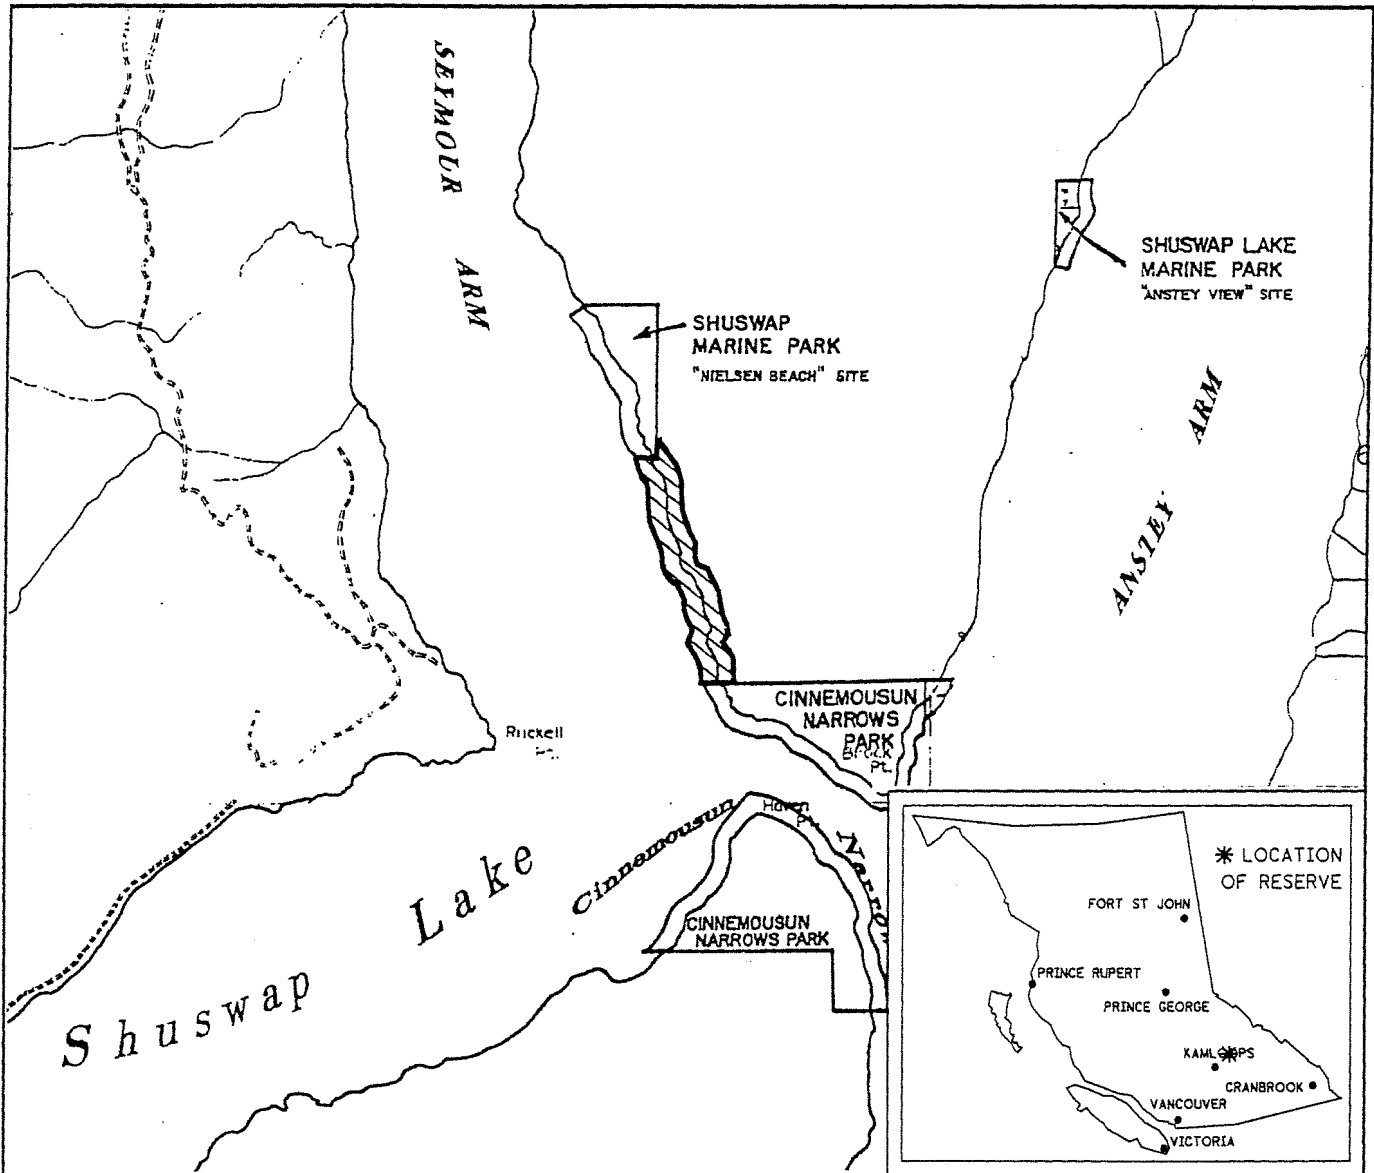

FILE NO. 14280 03 906

PROVINCE OF BRITISH COLUMBIA
MINISTRY OF ENERGY, MINES AND PETROLEUM RESOURCES
MINERAL TITLES BRANCH

CINNEMOUSUN NARROWS

This is a summary sketch of the area shown in black on Mineral Titles Reference Maps (File 12000 01)

| | | |
|-------------------------|---------------------------|-------------------------|
| LAND DISTRICT: KAMLOOPS | MINING DIVISION: KAMLOOPS | |
| MAPS: 082M03E | SCALE 1: 50 000 | SKETCH PREPARED BY: KWD |