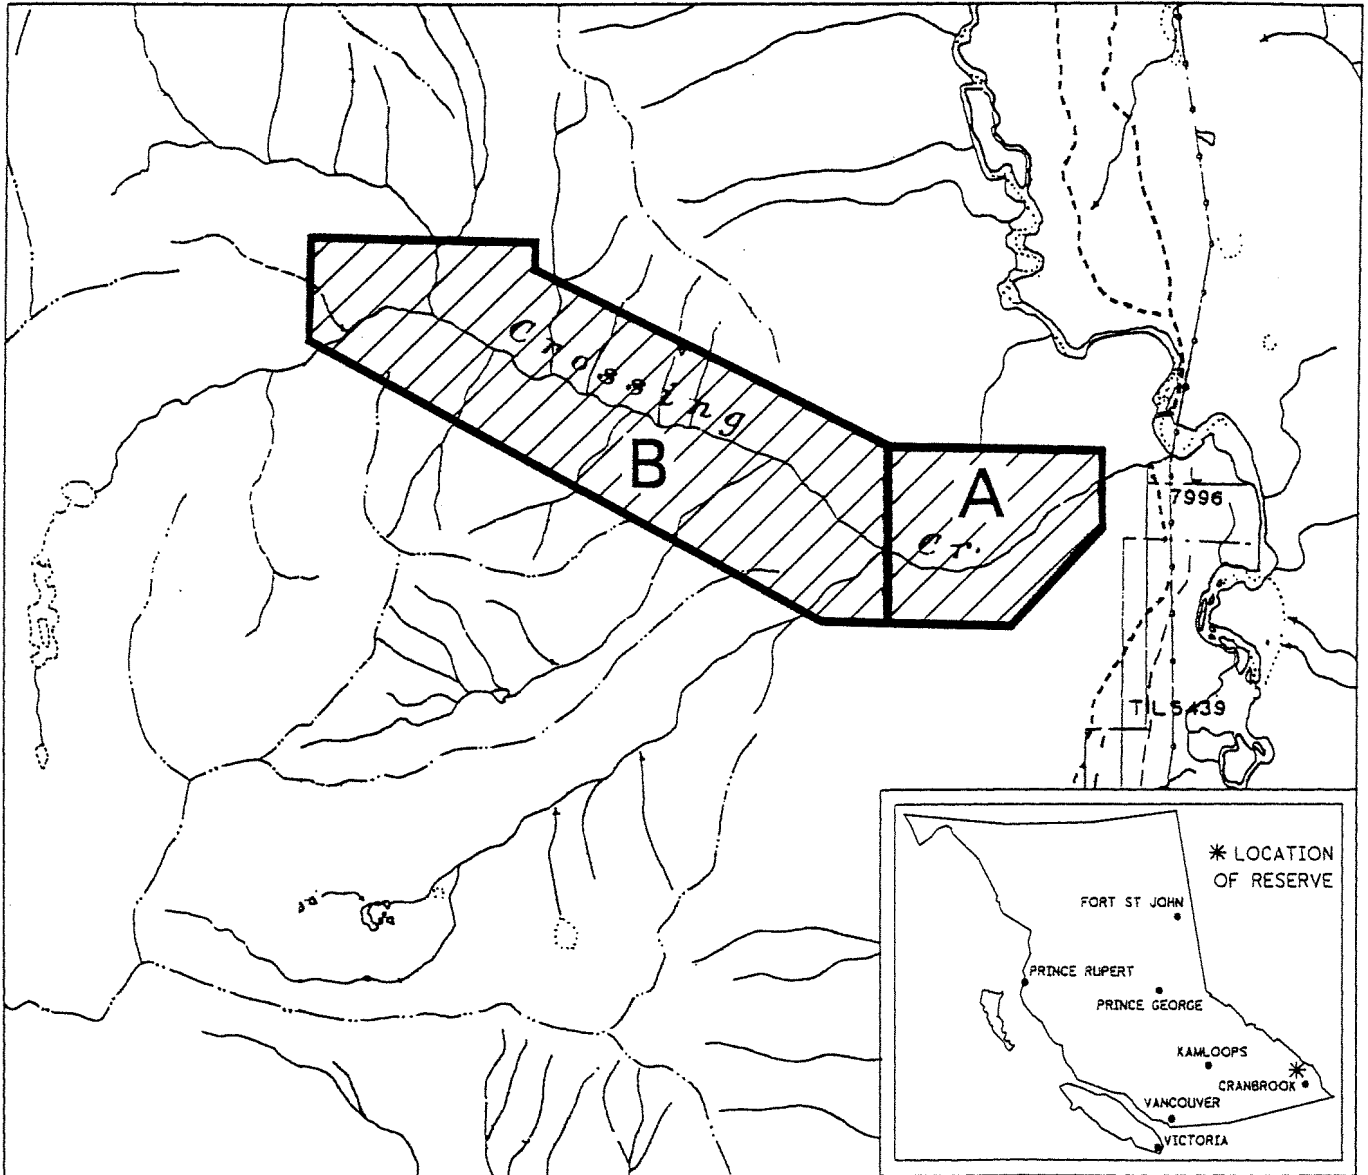

PROVINCE OF BRITISH COLUMBIA
MINISTRY OF ENERGY, MINES AND PETROLEUM RESOURCES
MINERAL TITLES BRANCH

CROSSING CREEK

This is a summary sketch of the area shown in black on Mineral Titles Reference Maps (File 12000 01)

LAND DISTRICT: KOOTENAY	MINING DIVISION: FORT STEELE	
MAPS: 082J02W	SCALE 1: 50 000	SKETCH PREPARED BY: DGP