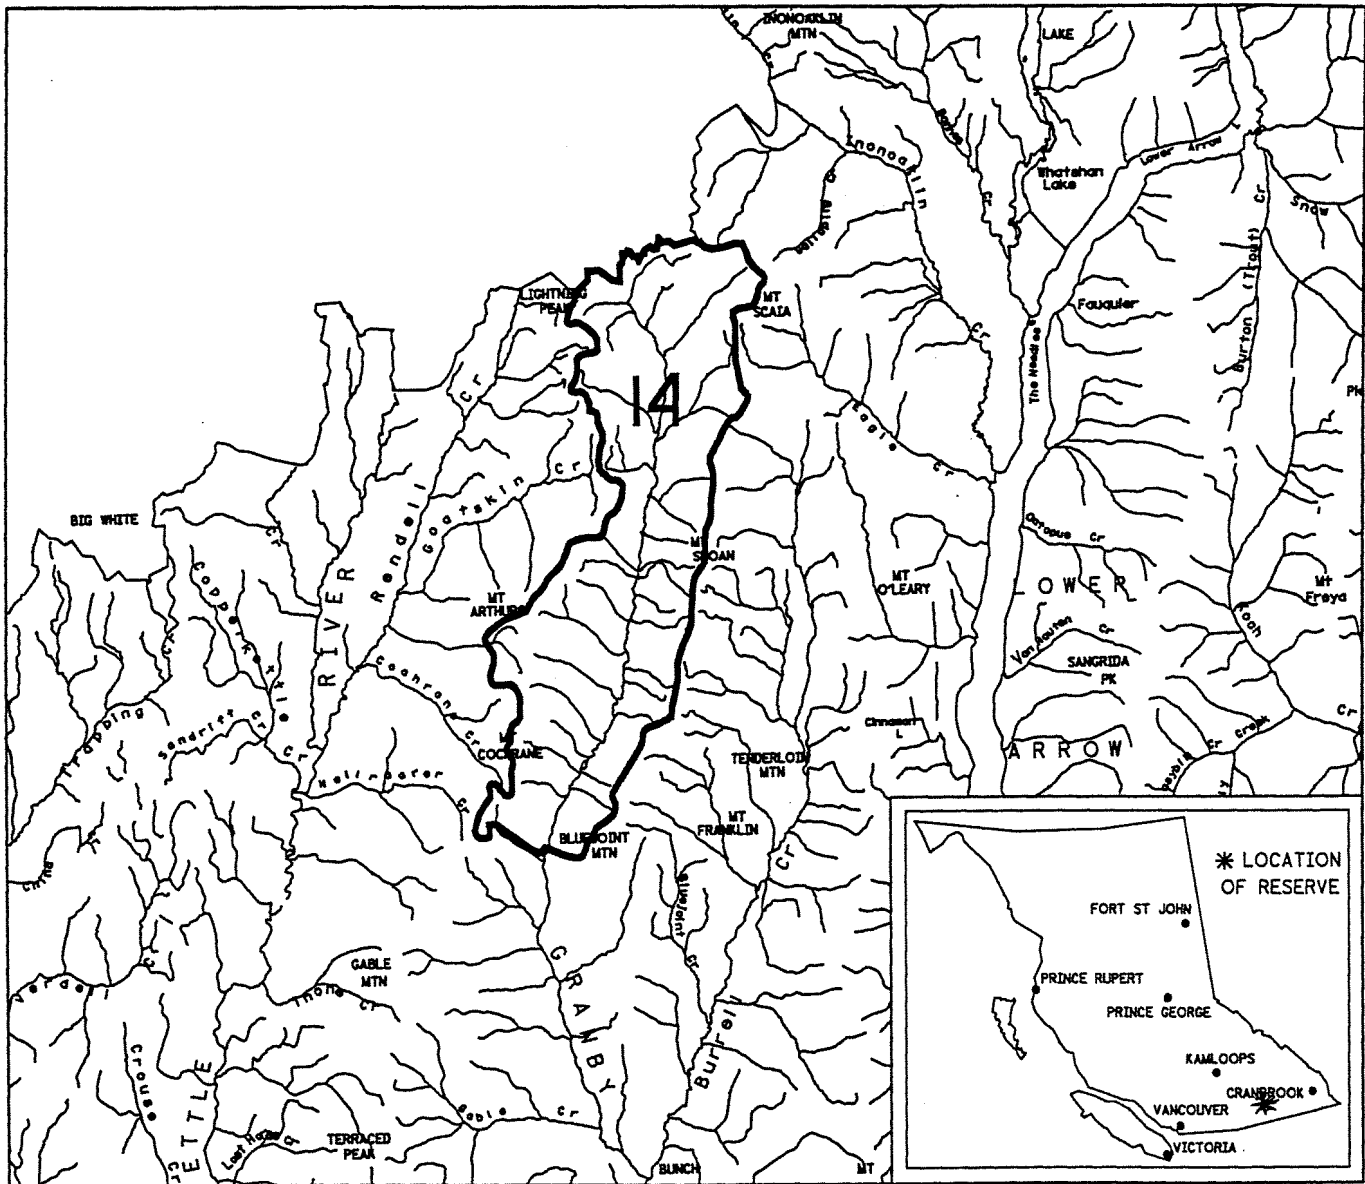

FILE NO. 14280-003-967

PROVINCE OF BRITISH COLUMBIA
MINISTRY OF ENERGY, MINES AND PETROLEUM RESOURCES
MINERAL TITLES BRANCH

KOOTENAY LUP AREA 14

This is a summary sketch of the area shown in black on Mineral Titles Reference Maps (File 12000 01)

LAND DISTRICT: SIMILKAMEEN DIVISION OF YALE, OSOYOOS DIVISION OF YALE	MINING DIVISION: VERNON, GREENWOOD	
MAPS: 82E09W, 10E, 15E, 16W	SCALE 1: 500 000	SKETCH PREPARED BY: JBM