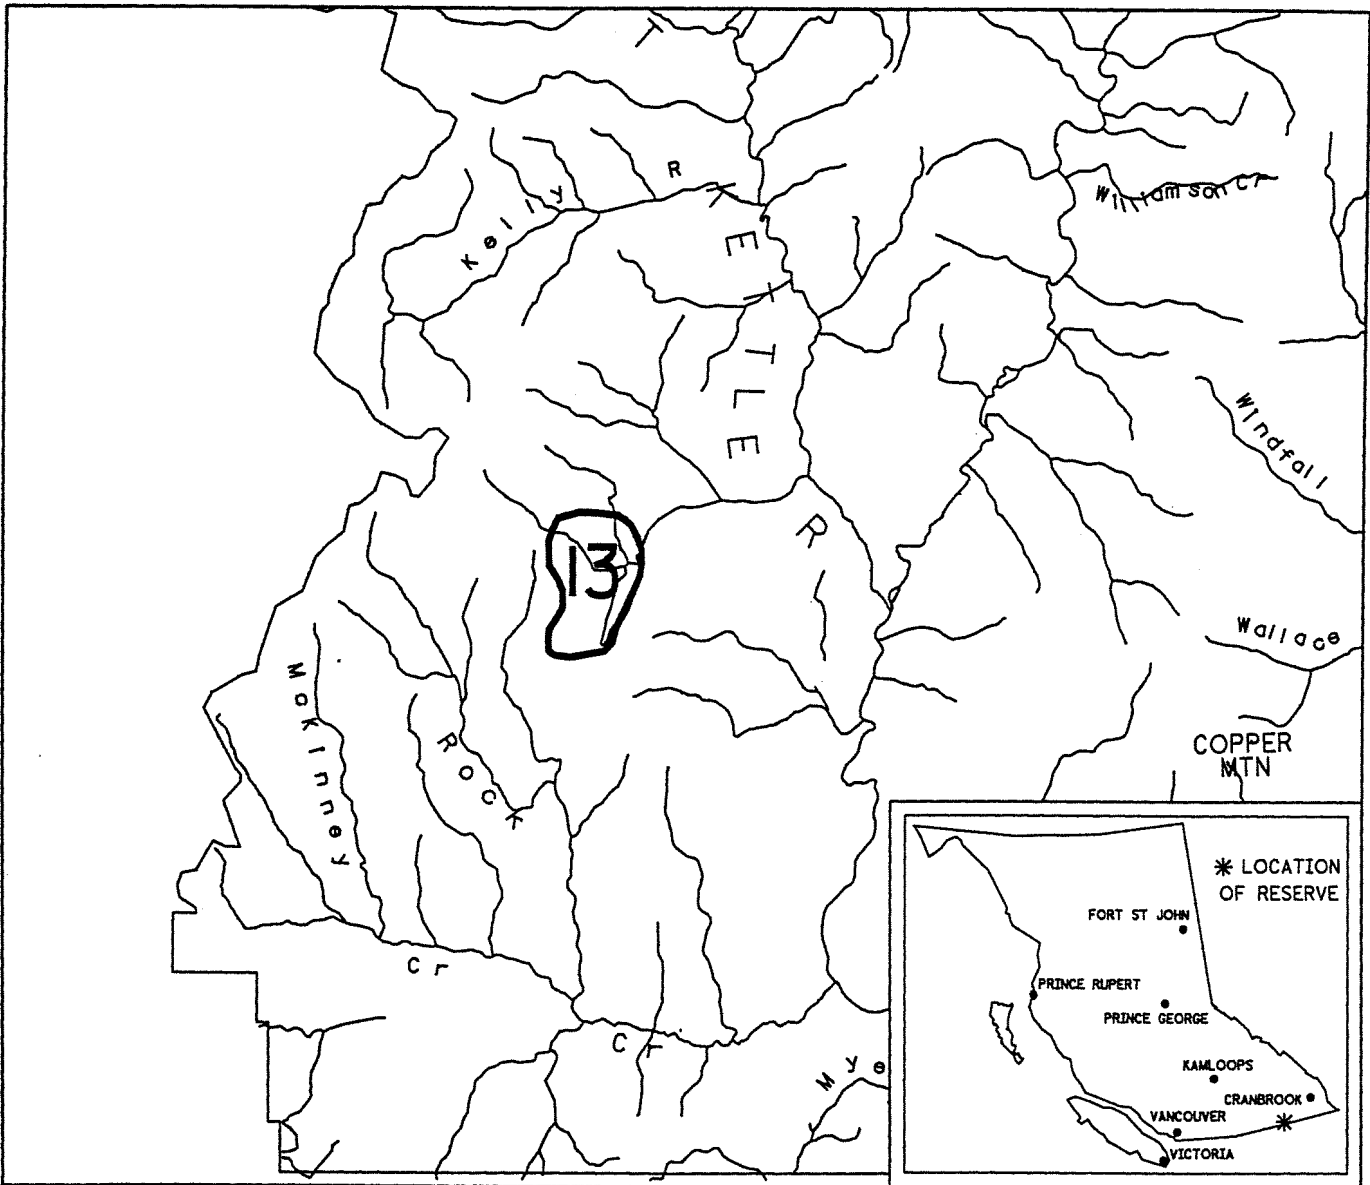

FILE NO. 14280-003-967

PROVINCE OF BRITISH COLUMBIA
MINISTRY OF ENERGY, MINES AND PETROLEUM RESOURCES
MINERAL TITLES BRANCH

KOOTENAY LUP AREA 13

This is a summary sketch of the area shown in black on Mineral Titles Reference Maps (File 12000 01)

LAND DISTRICT: SIMILKAMEEN DIVISION OF YALE	MINING DIVISION: GREENWOOD	
MAPS: 82E3E	SCALE 1: 250 000	SKETCH PREPARED BY: JBM