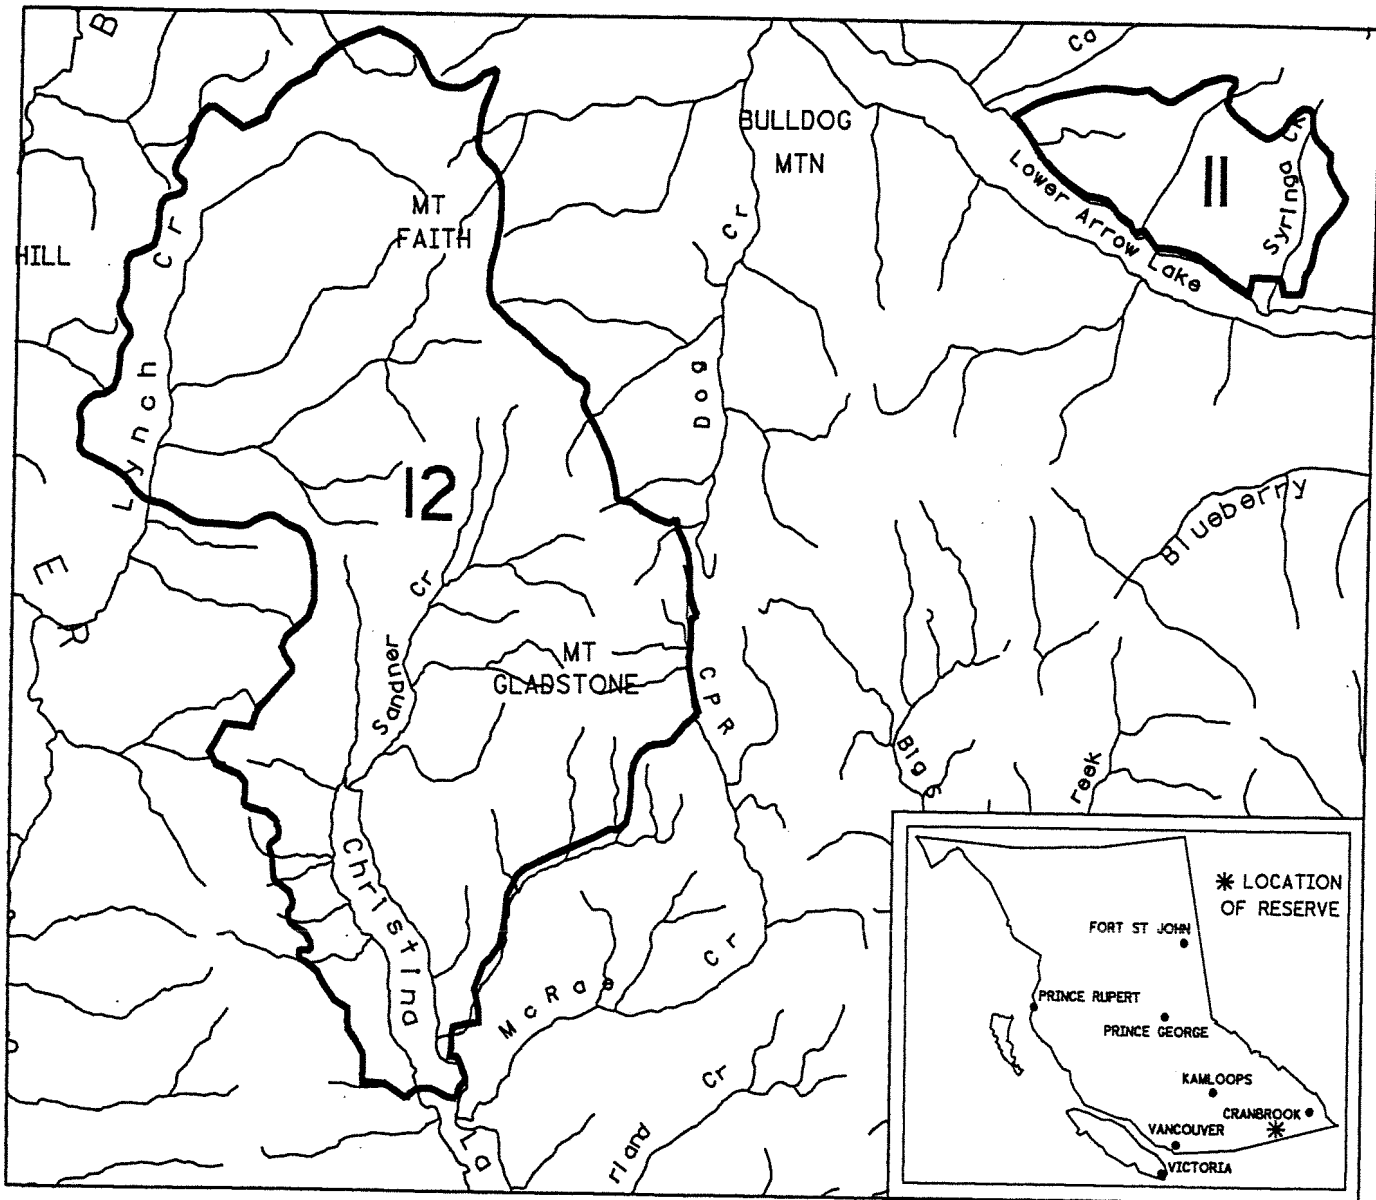

FILE NO. 14280-003-967

PROVINCE OF BRITISH COLUMBIA  
MINISTRY OF ENERGY, MINES AND PETROLEUM RESOURCES  
MINERAL TITLES BRANCH

KOOTENAY LUP AREAS 11 and 12

This is a summary sketch of the area shown in black on Mineral Titles Reference Maps (File 12000 01)

LAND DISTRICT: KOOTENAY, SIMILKAMEEN DIVISION OF YALE	MINING DIVISION: NELSON, GREENWOOD	
MAPS: 82E1E, 1W, 8E, 8W 82F5W	SCALE 1: 250 000	SKETCH PREPARED BY: JBM