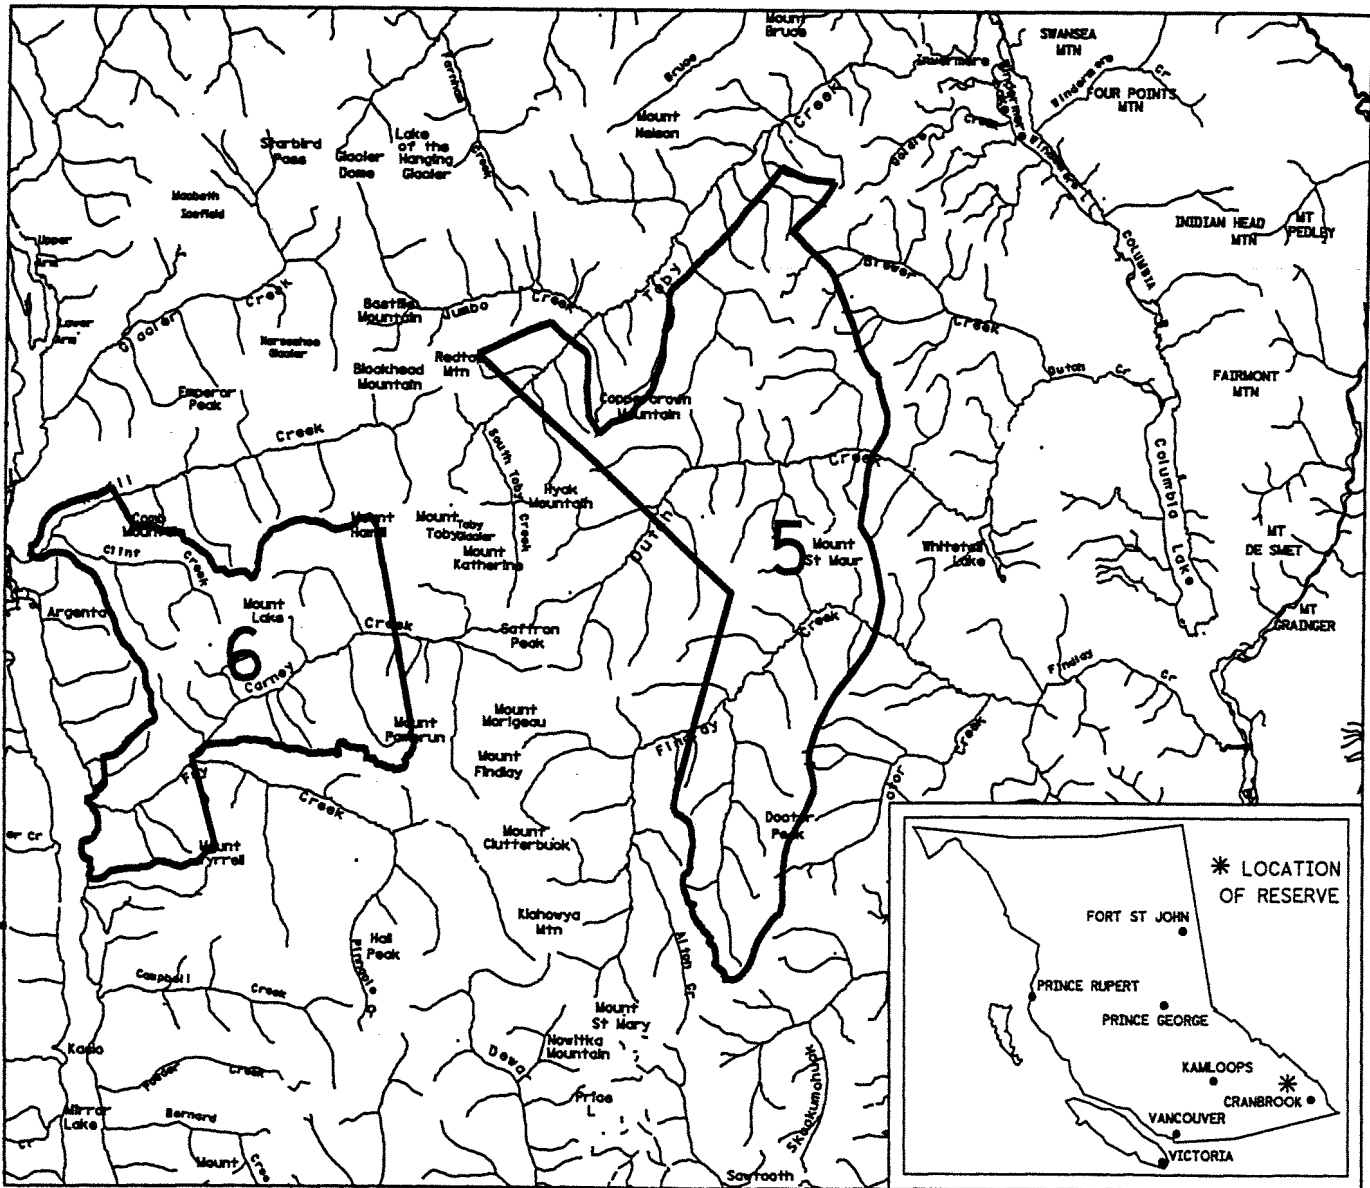

FILE NO. 14280-003-967

PROVINCE OF BRITISH COLUMBIA
MINISTRY OF ENERGY, MINES AND PETROLEUM RESOURCES
MINERAL TITLES BRANCH

KOOTENAY LUP AREAS 5 and 6

This is a summary sketch of the area shown in black on Mineral Titles Reference Maps (File 12000 01)

LAND DISTRICT: KOOTENAY	MINING DIVISION: GOLDEN, SLOCAN	
MAPS: 82KIE, 1W, 2E, 2W, 7E, 8E, 8W, 82F16E, 16W	SCALE 1: 500 000	SKETCH PREPARED BY: JBM