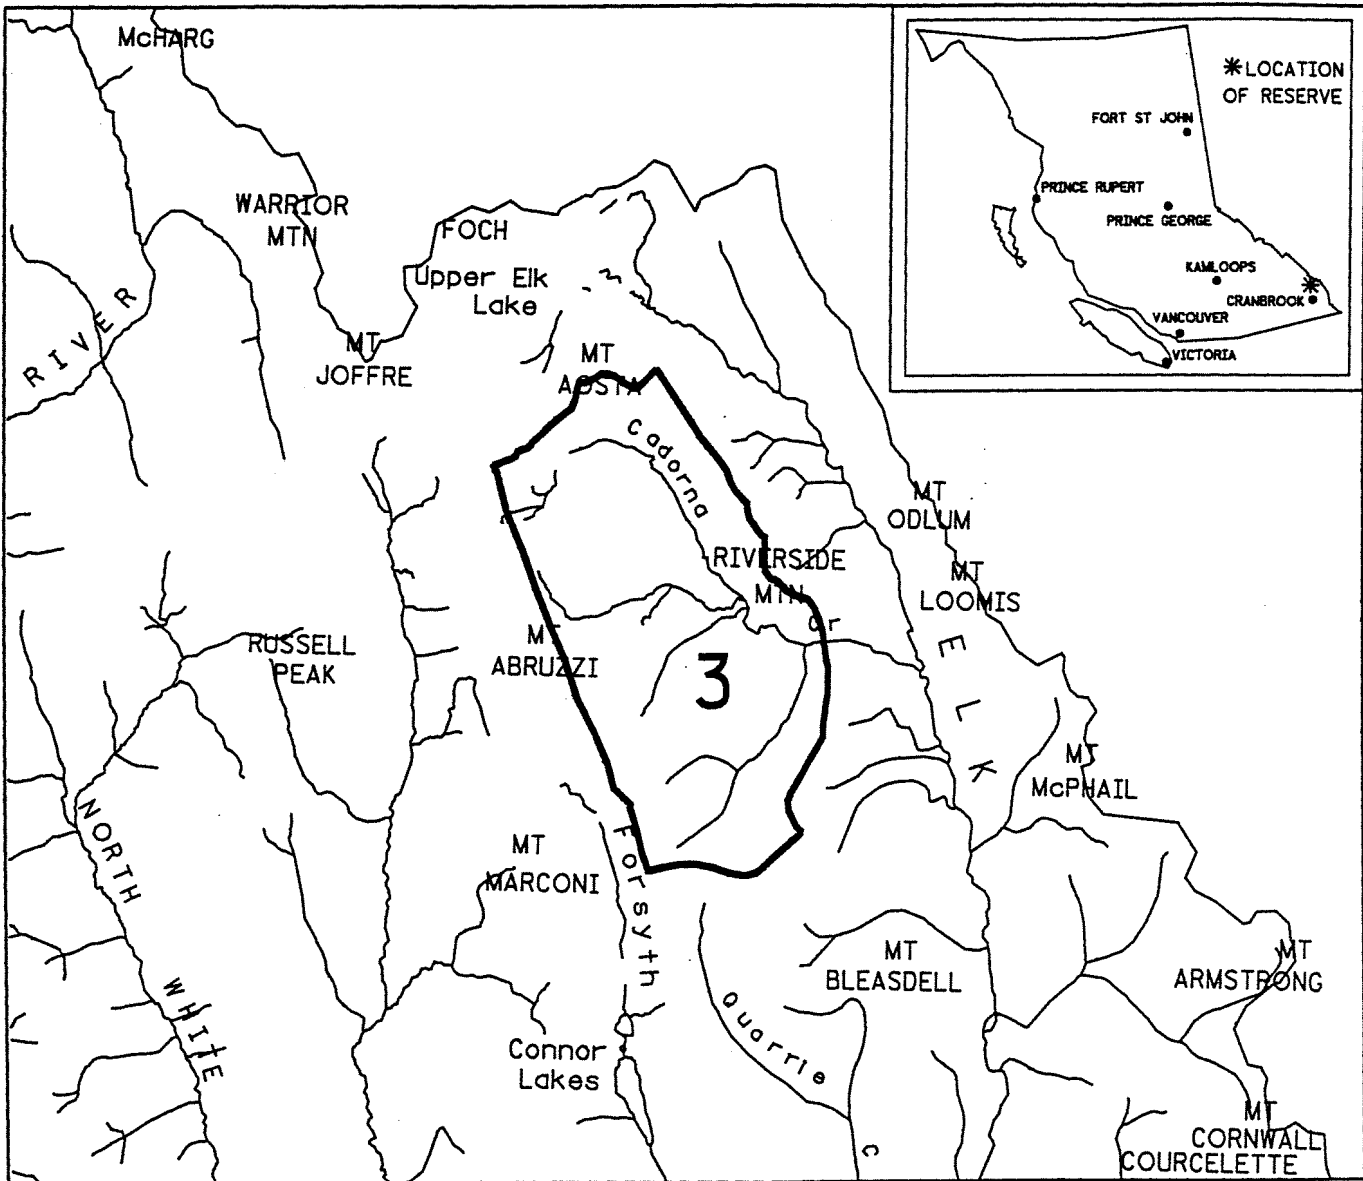

FILE NO. 14280-003-967

PROVINCE OF BRITISH COLUMBIA  
MINISTRY OF ENERGY, MINES AND PETROLEUM RESOURCES  
MINERAL TITLES BRANCH

KOOTENAY LUP AREA 3

This is a summary sketch of the area shown in black on Mineral Titles Reference Maps (File 12000 01)

LAND DISTRICT: KOOTENAY	MINING DIVISION: FORT STEELE	
MAPS: 82J06E, 7W, 11E	SCALE 1: 250 000	SKETCH PREPARED BY: JBM