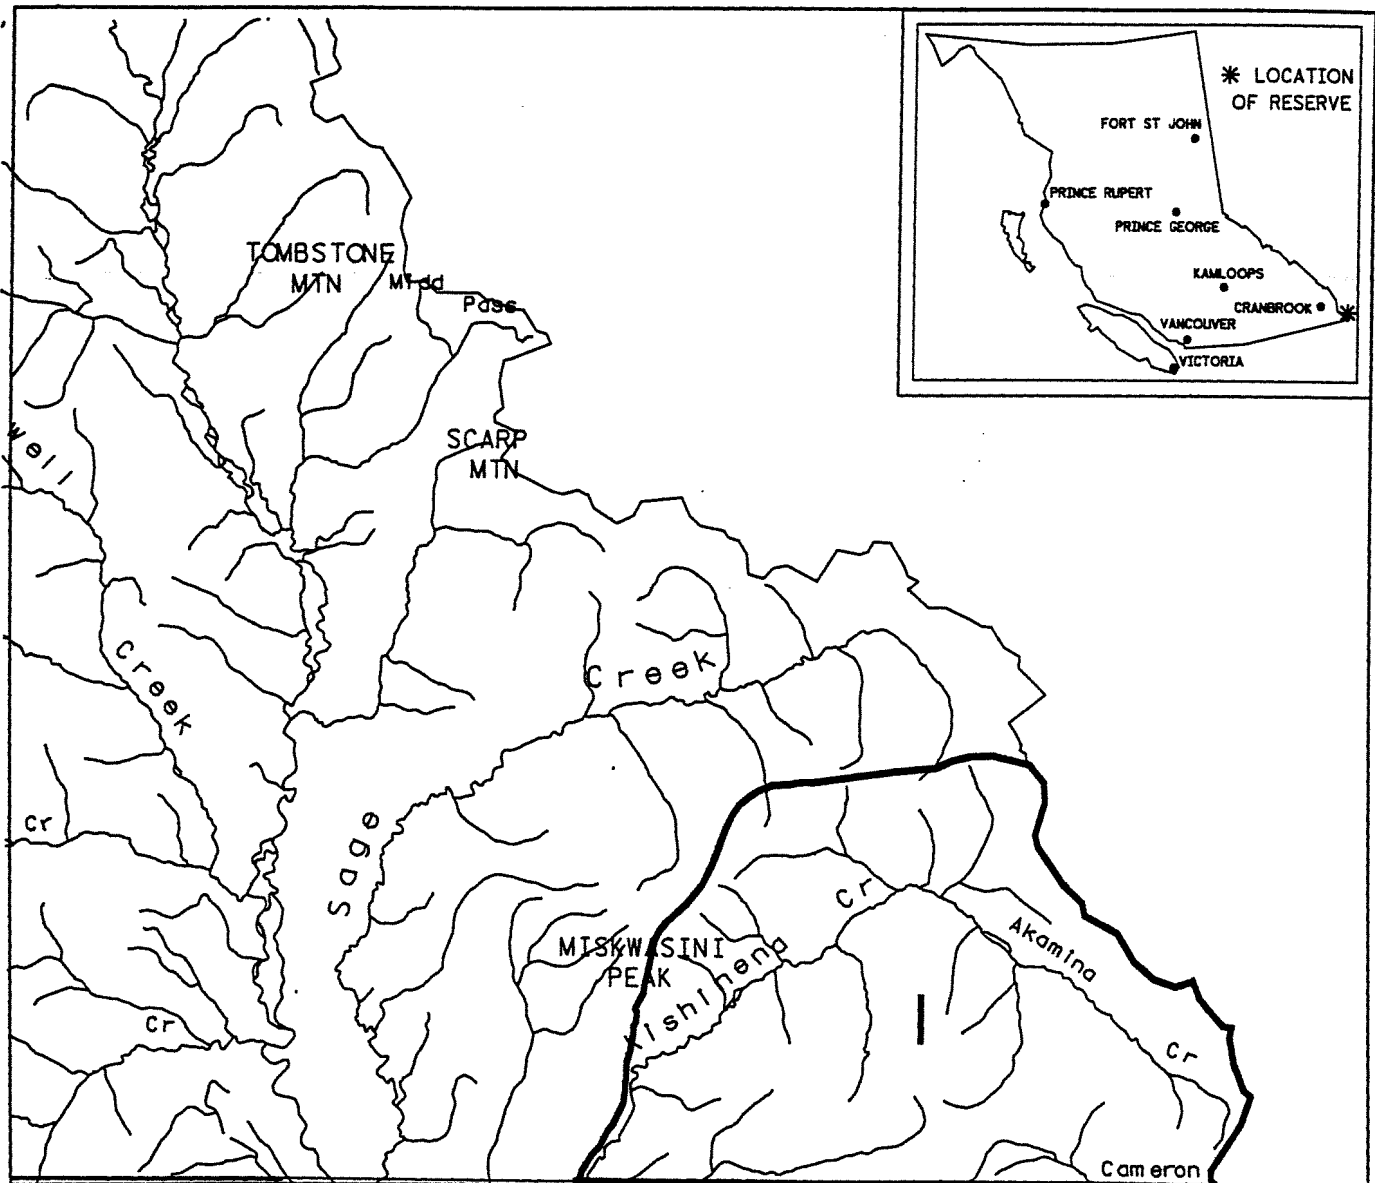

FILE NO. 14280-003-967

PROVINCE OF BRITISH COLUMBIA
MINISTRY OF ENERGY, MINES AND PETROLEUM RESOURCES
MINERAL TITLES BRANCH

KOOTENAY LUP AREA I

This is a summary sketch of the area shown in black on Mineral Titles Reference Maps (File 12000 01)

LAND DISTRICT: KOOTENAY	MINING DIVISION: FORT STEELE	
MAPS: 082GOIE, 082GOIW	SCALE 1: 250 000	SKETCH PREPARED BY: JBM