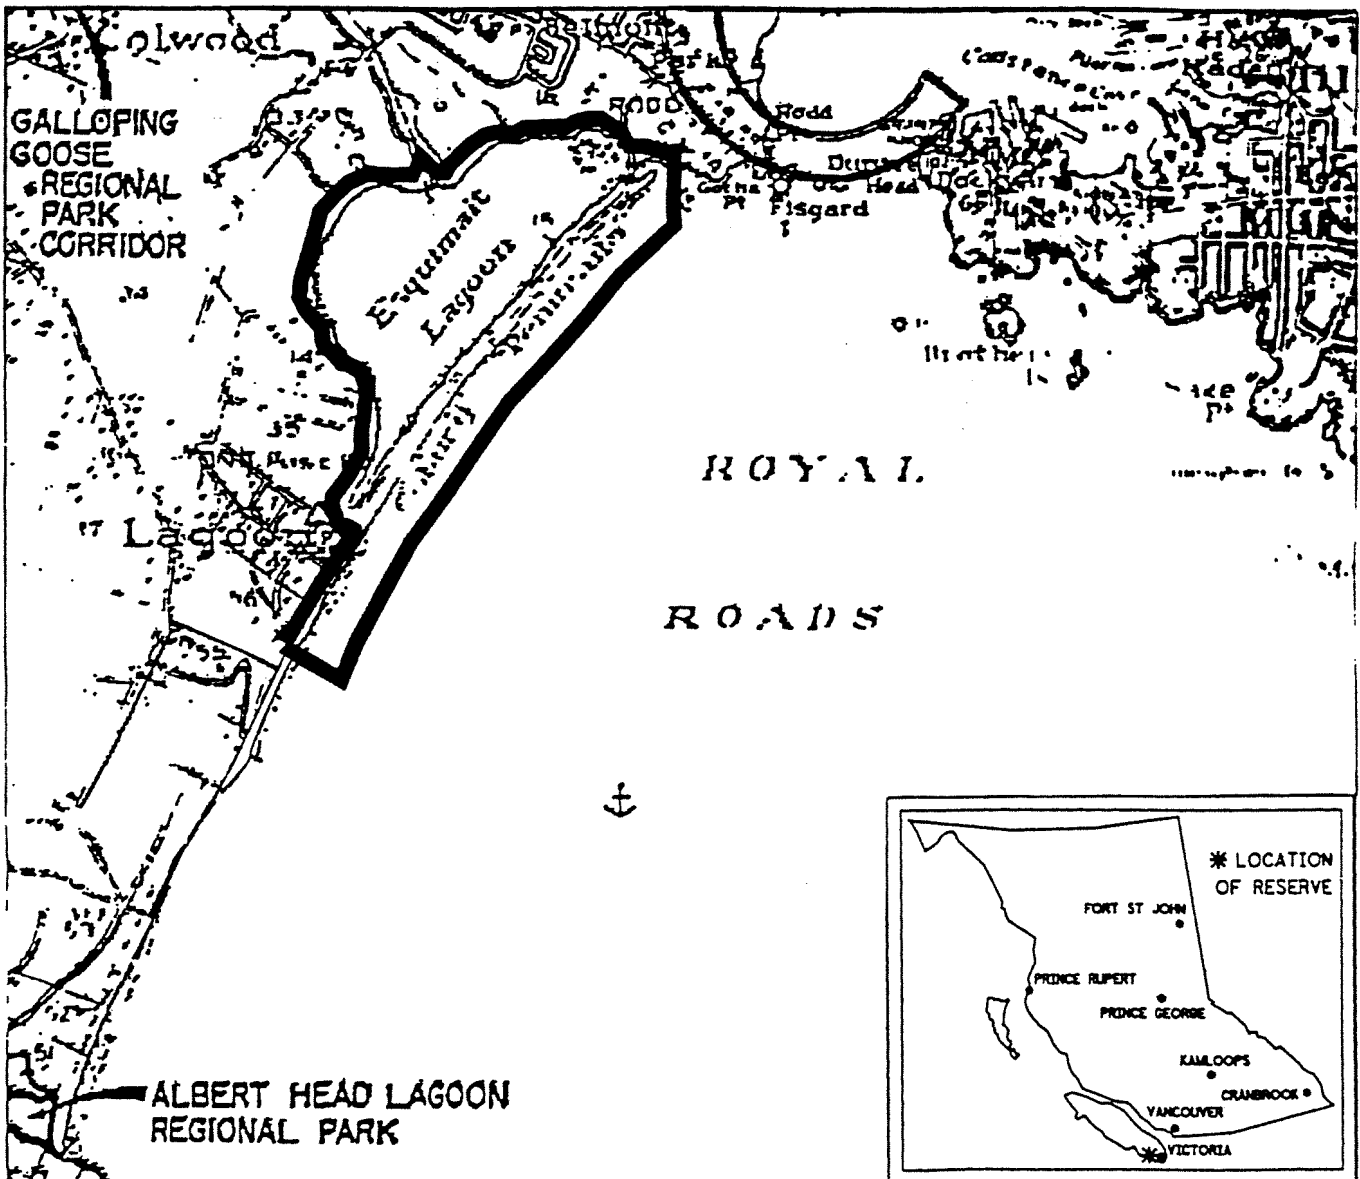

FILE NO. 14280 03 965

PROVINCE OF BRITISH COLUMBIA
MINISTRY OF ENERGY, MINES AND PETROLEUM RESOURCES
MINERAL TITLES BRANCH

ESQUIMALT LAGOON

This is a summary sketch of the area shown in black on Mineral Titles Reference Maps (File 12000 01)

LAND DISTRICT: ESQUIMALT	MINING DIVISION: VICTORIA	
MAPS: 092B06W	SCALE 1: 31 680	SKETCH PREPARED BY: CJF