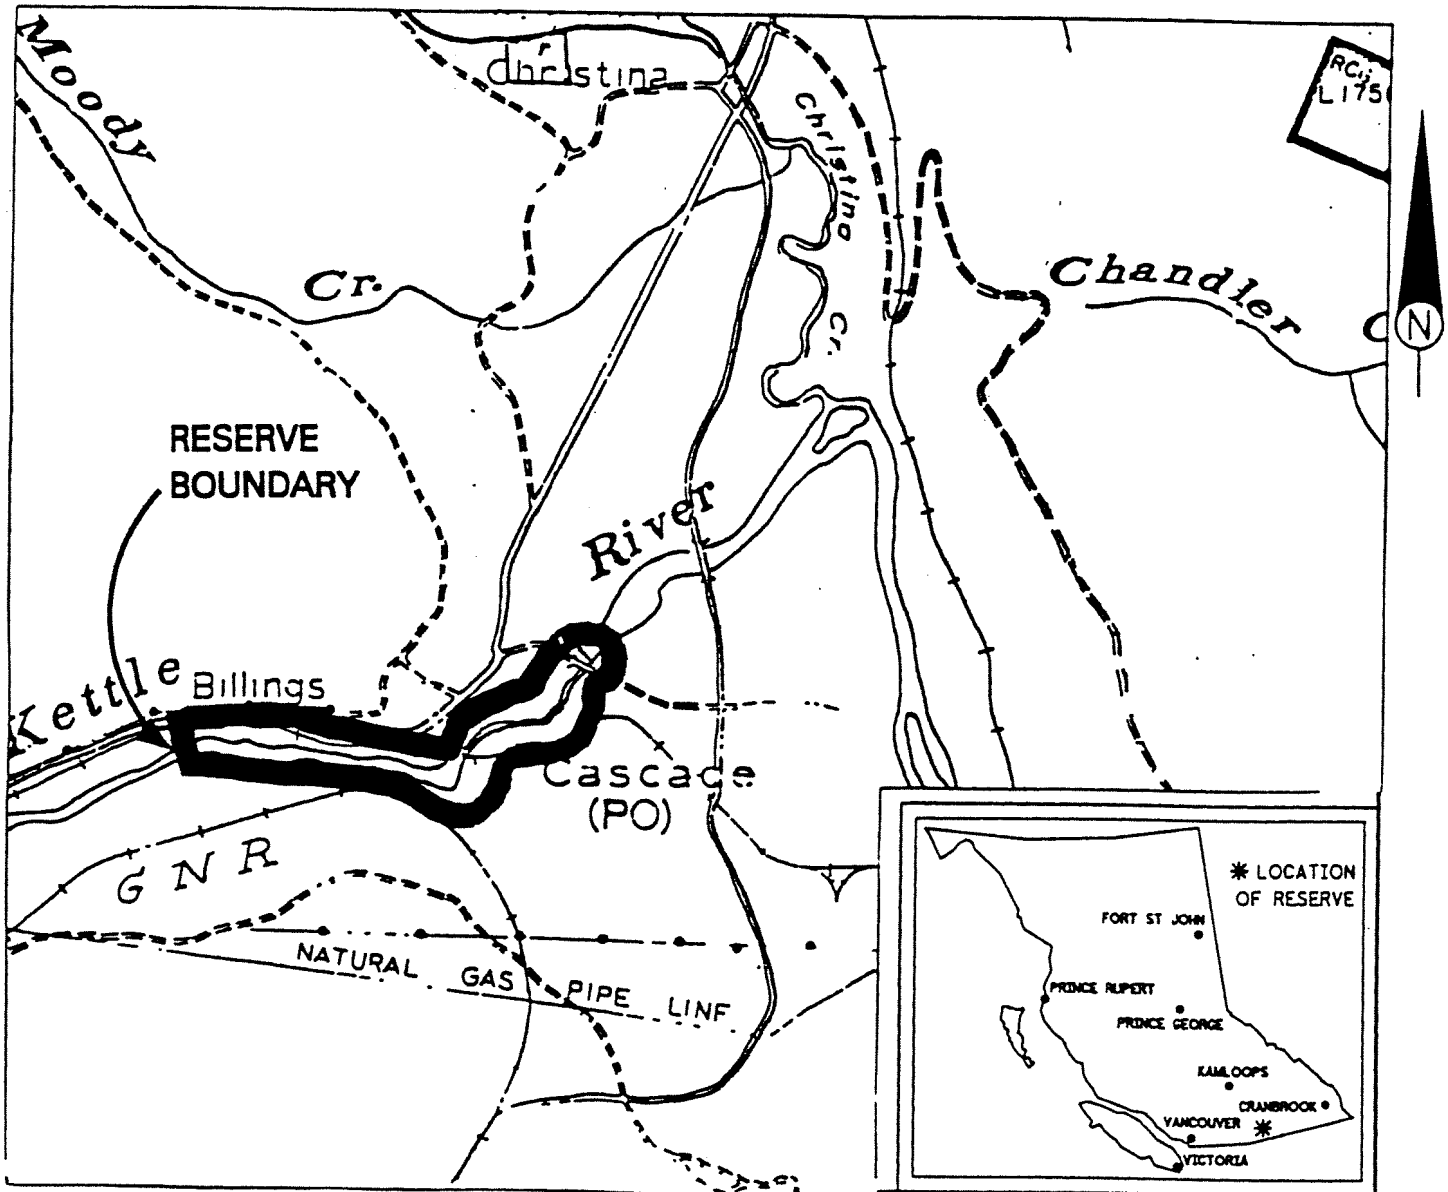

FILE NO. 14280 03 972

PROVINCE OF BRITISH COLUMBIA  
MINISTRY OF ENERGY, MINES AND PETROLEUM RESOURCES  
MINERAL TITLES BRANCH

CASCADE HERITAGE POWER PARK

This is a summary sketch of the area shown in black on Mineral Titles Reference Maps (File 12000 01)

LAND DISTRICT: SIMILKAMEEN DIVISION OF YALE	MINING DIVISION: GREENWOOD	
MAPS: 082E01E	SCALE 1:31680	SKETCH PREPARED BY: CJF