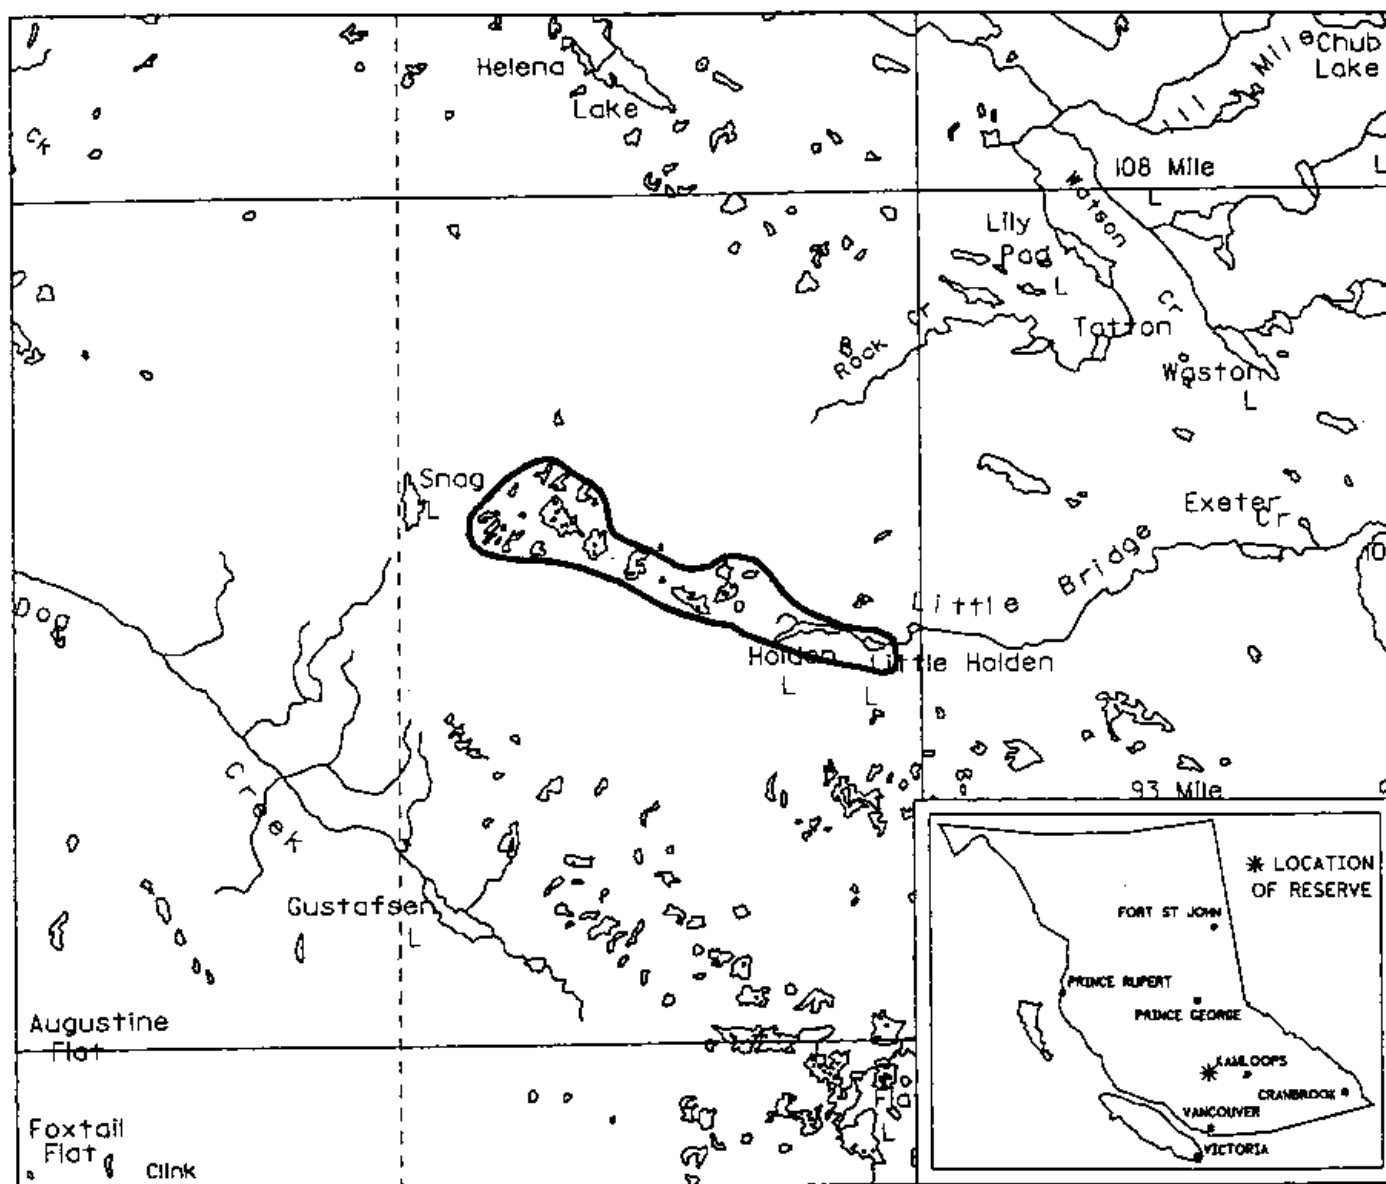

PROVINCE OF BRITISH COLUMBIA  
MINISTRY OF ENERGY, MINES AND PETROLEUM RESOURCES  
MINERAL TITLES BRANCH

MOOSE VALLEY

This is a summary sketch of the area shown in black on Mineral Titles Reference Maps (File 12000 01)

LAND DISTRICT: LILLOOET	MINING DIVISION: CLINTON	
MAPS: 092PI2E	SCALE 1: 250 000	SKETCH PREPARED BY: KWD