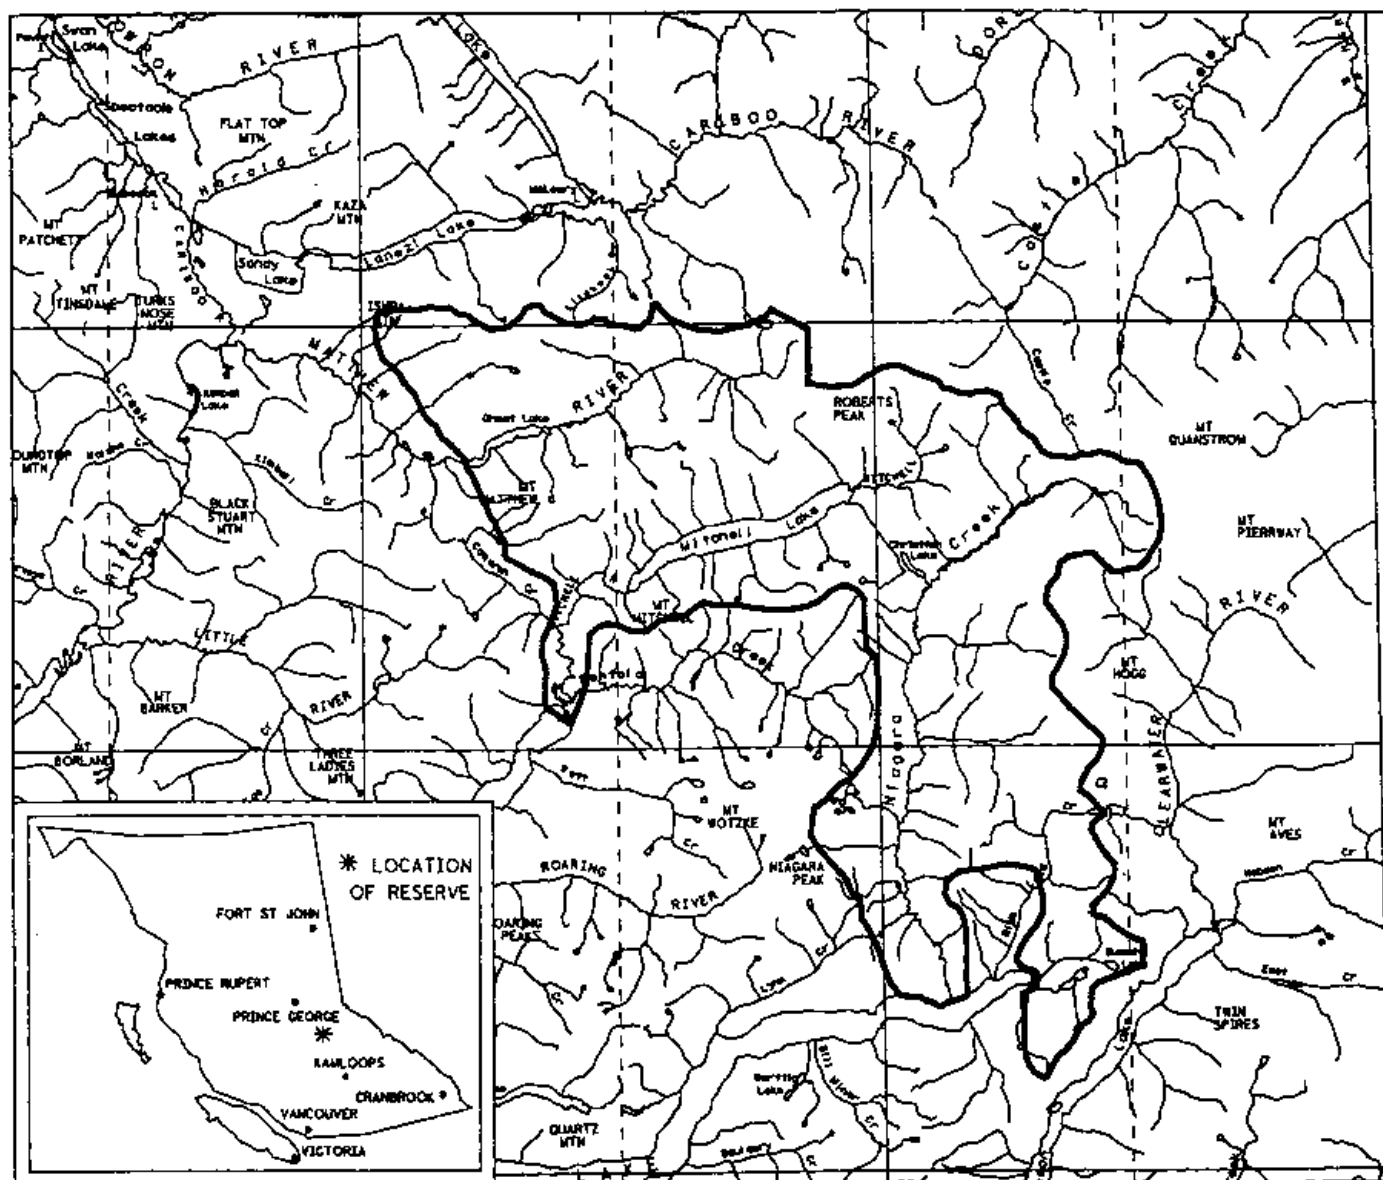

PROVINCE OF BRITISH COLUMBIA
 MINISTRY OF ENERGY, MINES AND PETROLEUM RESOURCES
 MINERAL TITLES BRANCH

MITCHELL LAKE / NIAGARA

This is a summary sketch of the area shown in black on Mineral Titles Reference Maps (File 12000 01)

LAND DISTRICT: CARIBOO

MINING DIVISION: CARIBOO
 KAMLOOPS

MAPS: 093A/09E, 09W, 10E, 15E, 15W,
 093A16E, 16W, 093H/02E, 02W

SCALE 1: 500 000

SKETCH PREPARED BY: KWD