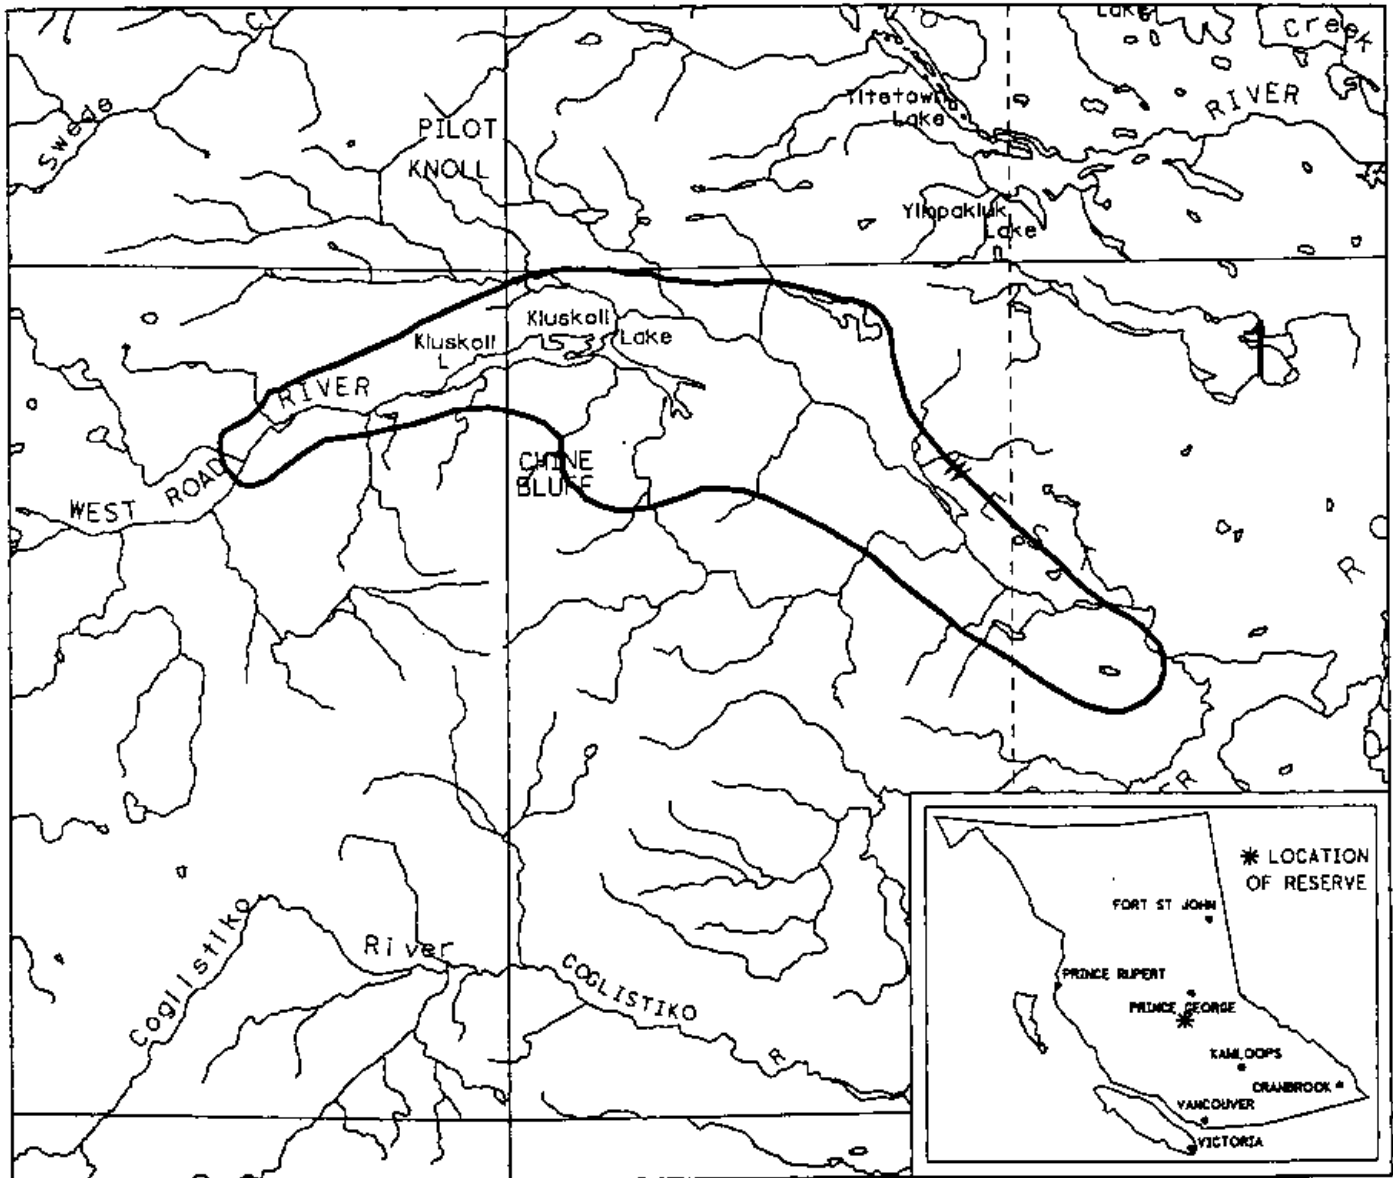

PROVINCE OF BRITISH COLUMBIA  
MINISTRY OF ENERGY, MINES AND PETROLEUM RESOURCES  
MINERAL TITLES BRANCH

KLUSKOIL LAKE

This is a summary sketch of the area shown in black on Mineral Titles Reference Maps (File 12000 01)

LAND DISTRICT: CARIBOO COAST RANGE 4	MINING DIVISION: CARIBOO OMINECA	
MAPS: 093F/01E, 08E 093/04E, 04W, 05W	SCALE 1: 250 000	SKETCH PREPARED BY: KWD