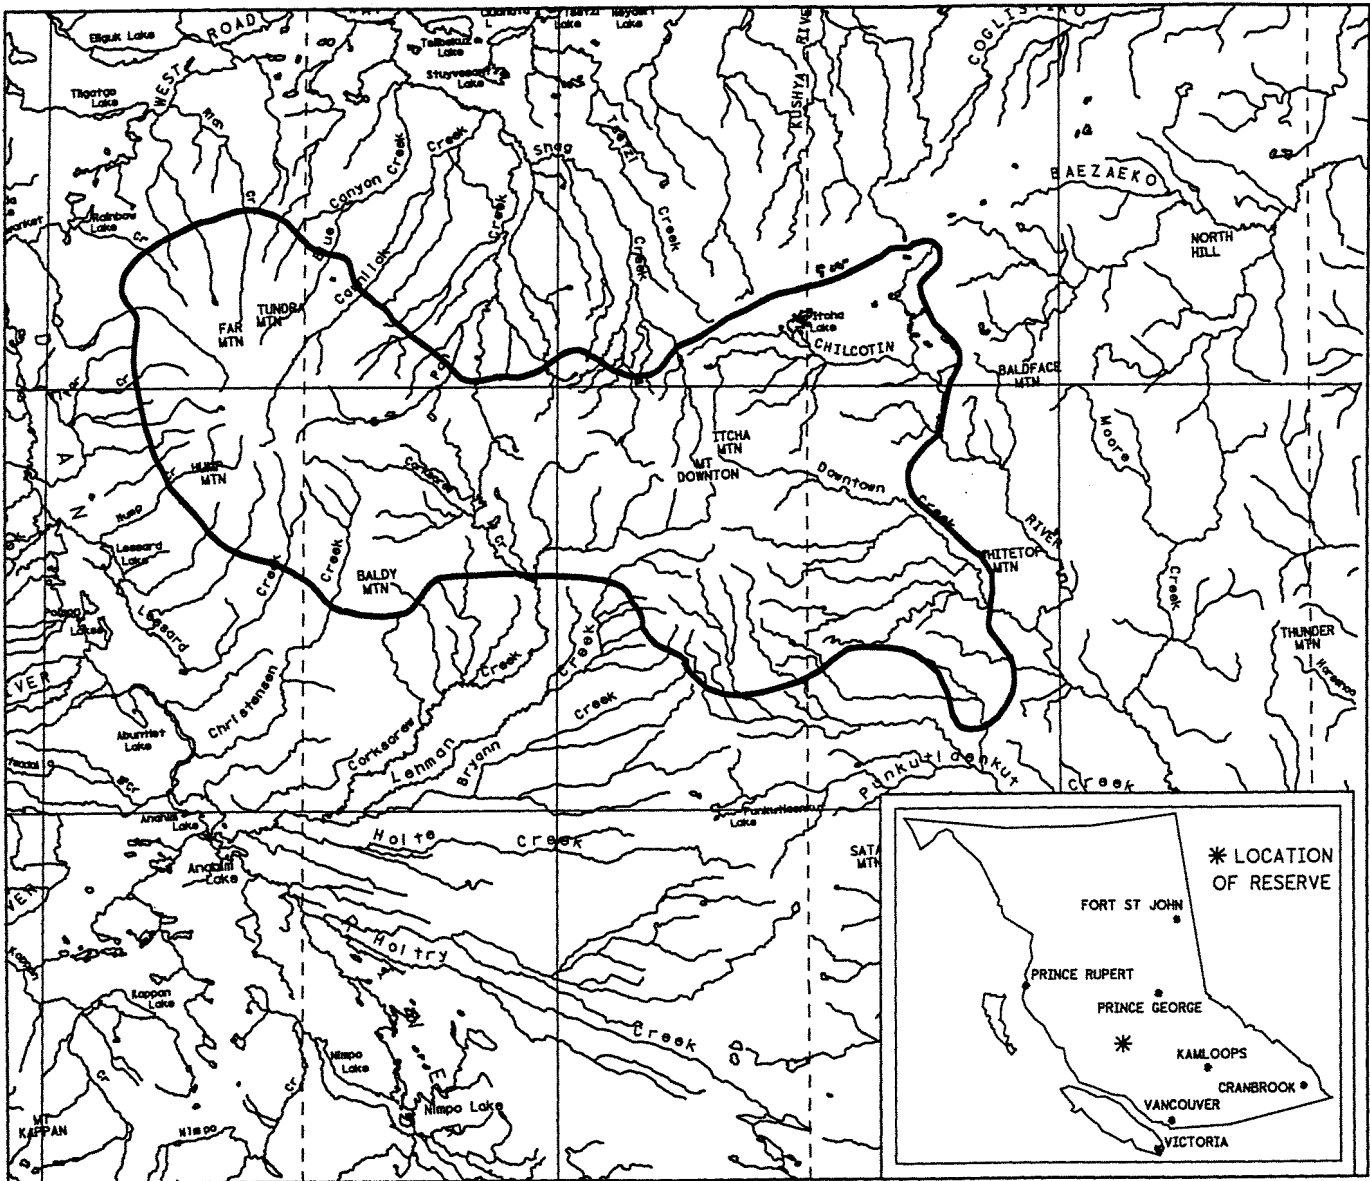

PROVINCE OF BRITISH COLUMBIA
MINISTRY OF ENERGY, MINES AND PETROLEUM RESOURCES
MINERAL TITLES BRANCH

ITCHA ILGACHUZ

This is a summary sketch of the area shown in black on Mineral Titles Reference Maps (File 12000 01)

LAND DISTRICT: COAST RANGE 3	MINING DIVISION: CARIBOO	
MAPS: 093C/10E, 10W, 11E, 11W, 14E, 093C/14W, 15E, 15W	SCALE 1: 500 000	SKETCH PREPARED BY: KWD