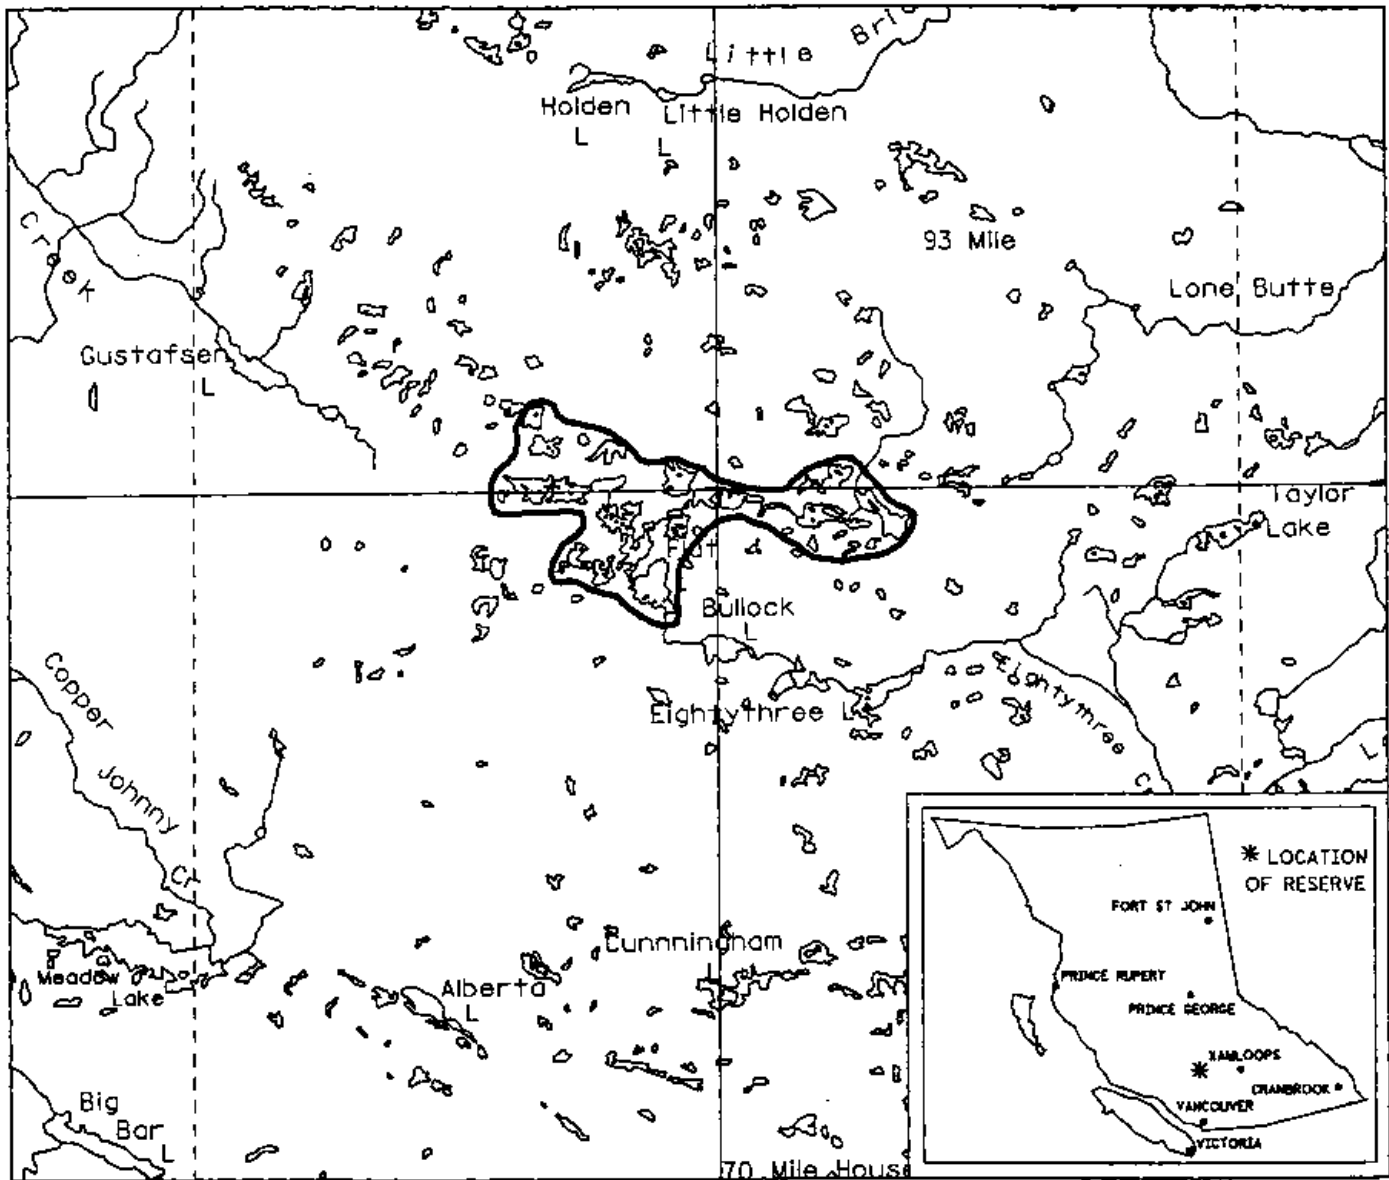

PROVINCE OF BRITISH COLUMBIA  
MINISTRY OF ENERGY, MINES AND PETROLEUM RESOURCES  
MINERAL TITLES BRANCH

FLAT LAKE

This is a summary sketch of the area shown in black on Mineral Titles Reference Maps (File 12000 01)

LAND DISTRICT: LILLOOET	MINING DIVISION: CLINTON	
MAPS: 092P05E, 06W, 11W, 12E	SCALE 1: 250 000	SKETCH PREPARED BY: KWD