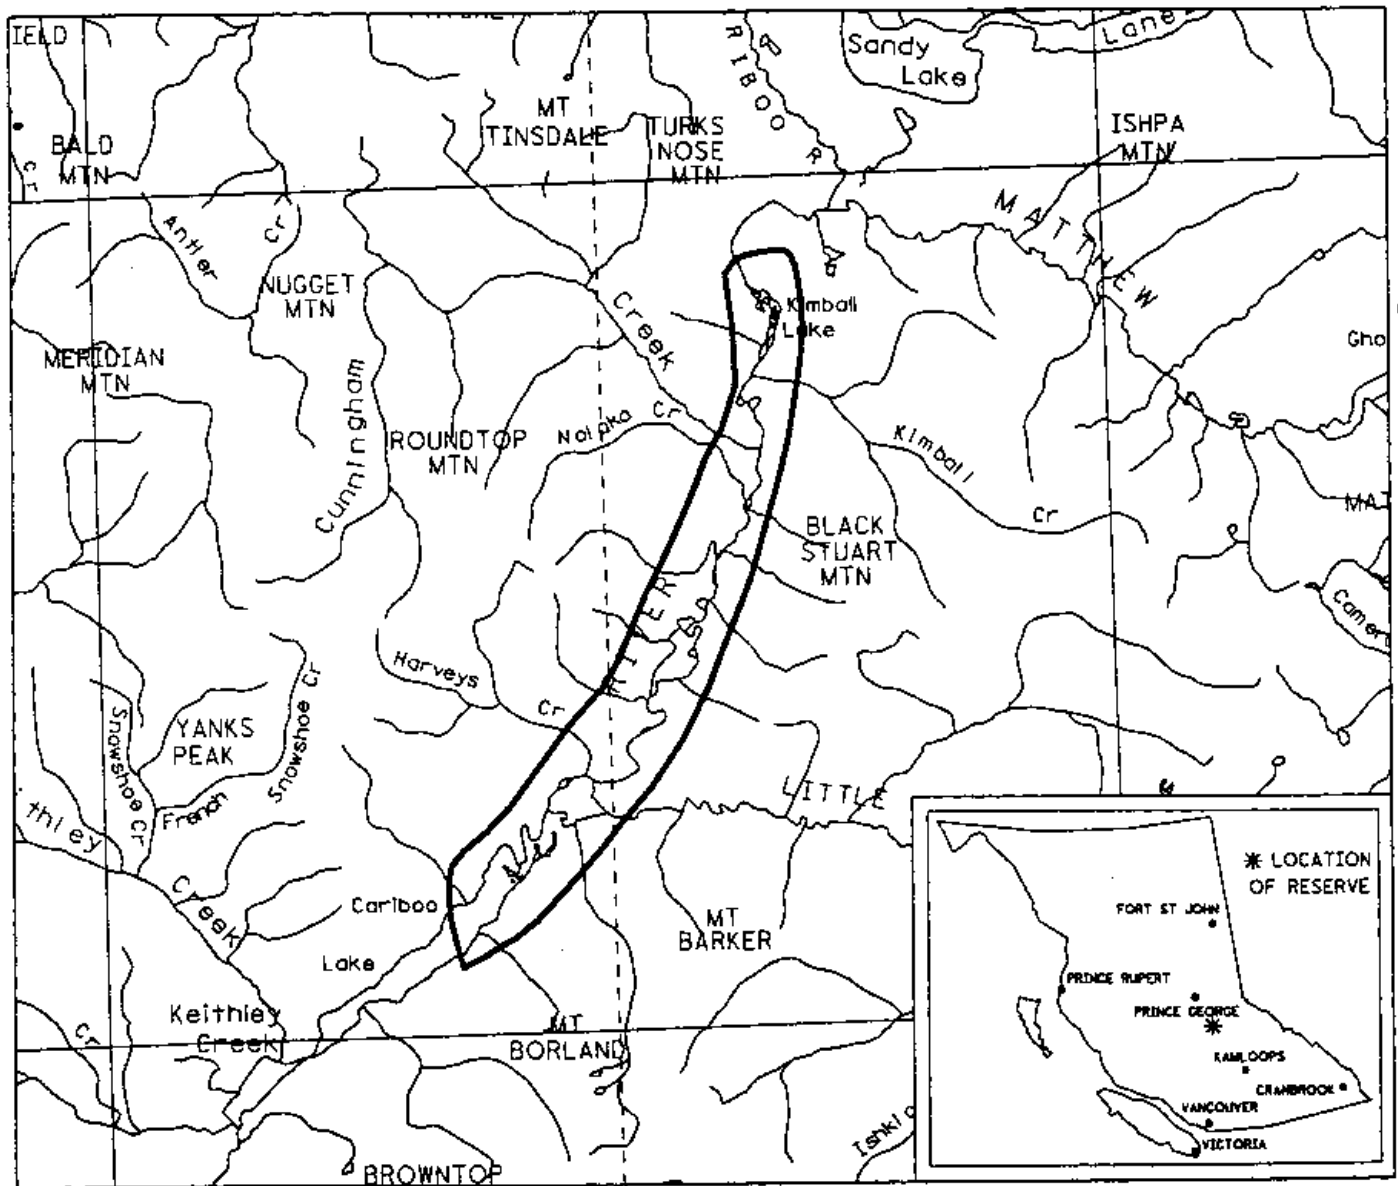

PROVINCE OF BRITISH COLUMBIA
MINISTRY OF ENERGY, MINES AND PETROLEUM RESOURCES
MINERAL TITLES BRANCH

CARIBOO RIVER

This is a summary sketch of the area shown in black on Mineral Titles Reference Maps (File 12000 01)

LAND DISTRICT: CARIBOO	MINING DIVISION: CARIBOO	
MAPS: 093A/14E,14W	SCALE 1: 250 000	SKETCH PREPARED BY: KWD