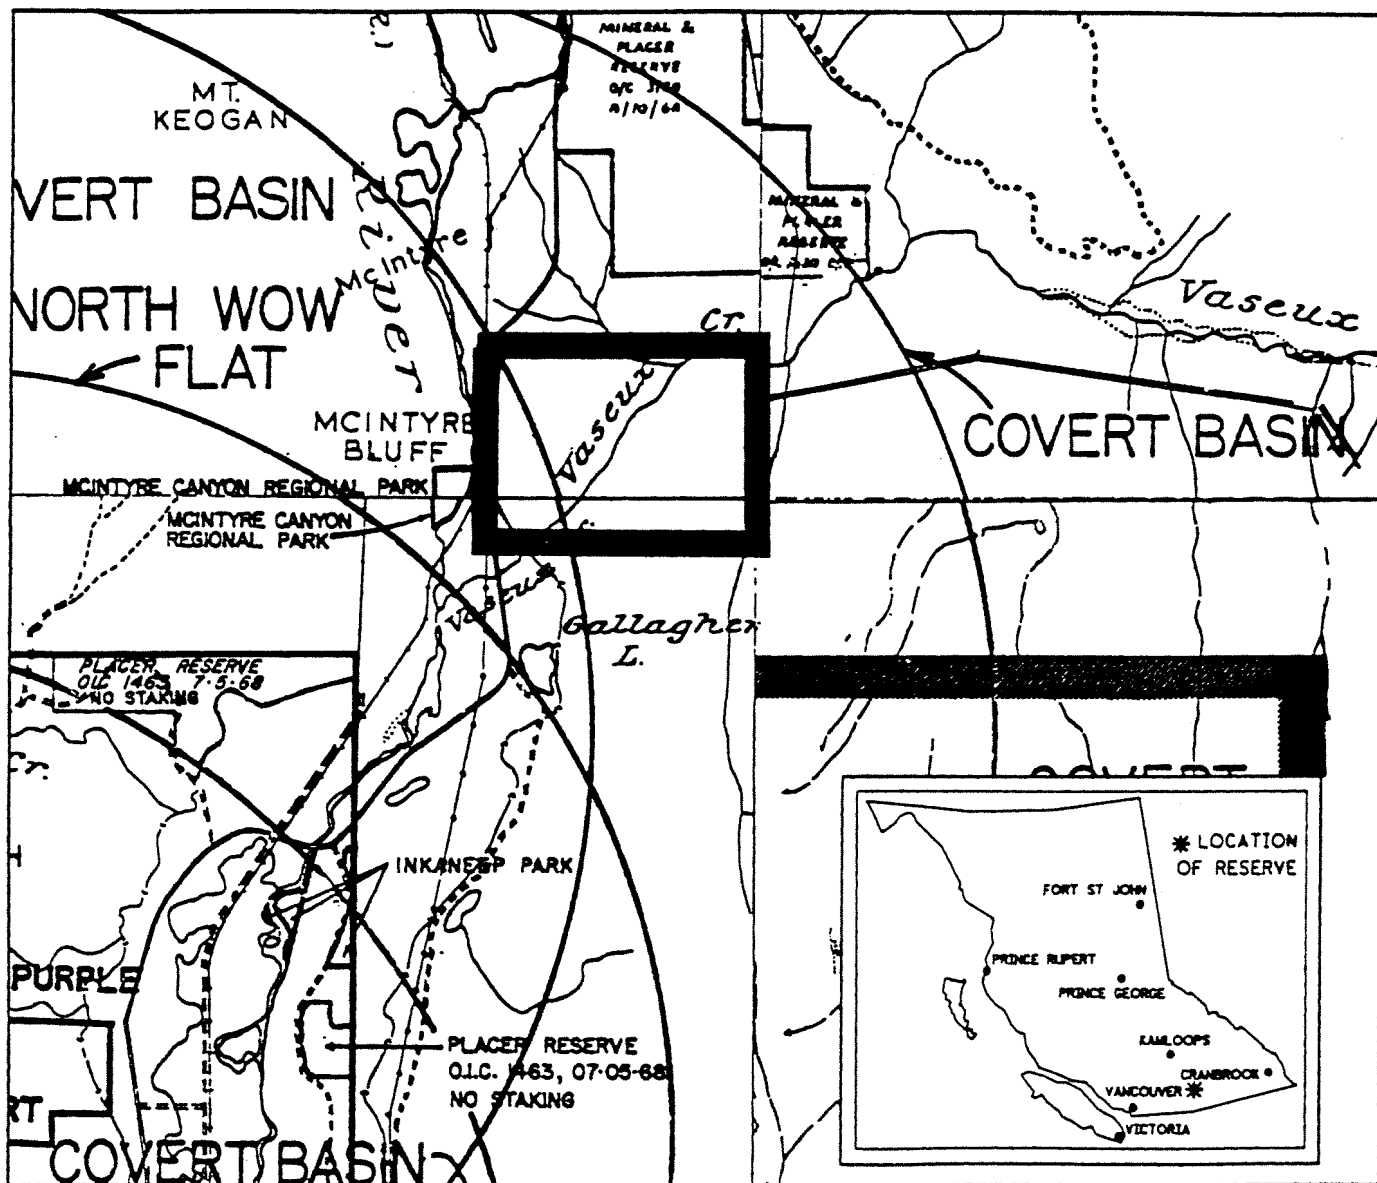

PROVINCE OF BRITISH COLUMBIA
MINISTRY OF ENERGY, MINES AND PETROLEUM RESOURCES
MINERAL TITLES BRANCH

VASEUX CREEK

This is a summary sketch of the area shown in black on Mineral Titles Reference Maps (File 12000 20)

LAND DISTRICT: SIMILKAMEEN DIVISION OF YALE	MINING DIVISION: OSOYOOS	
MAPS: 082E04E, 082E05E	SCALE 1: 50 000	SKETCH PREPARED BY: C.J.F