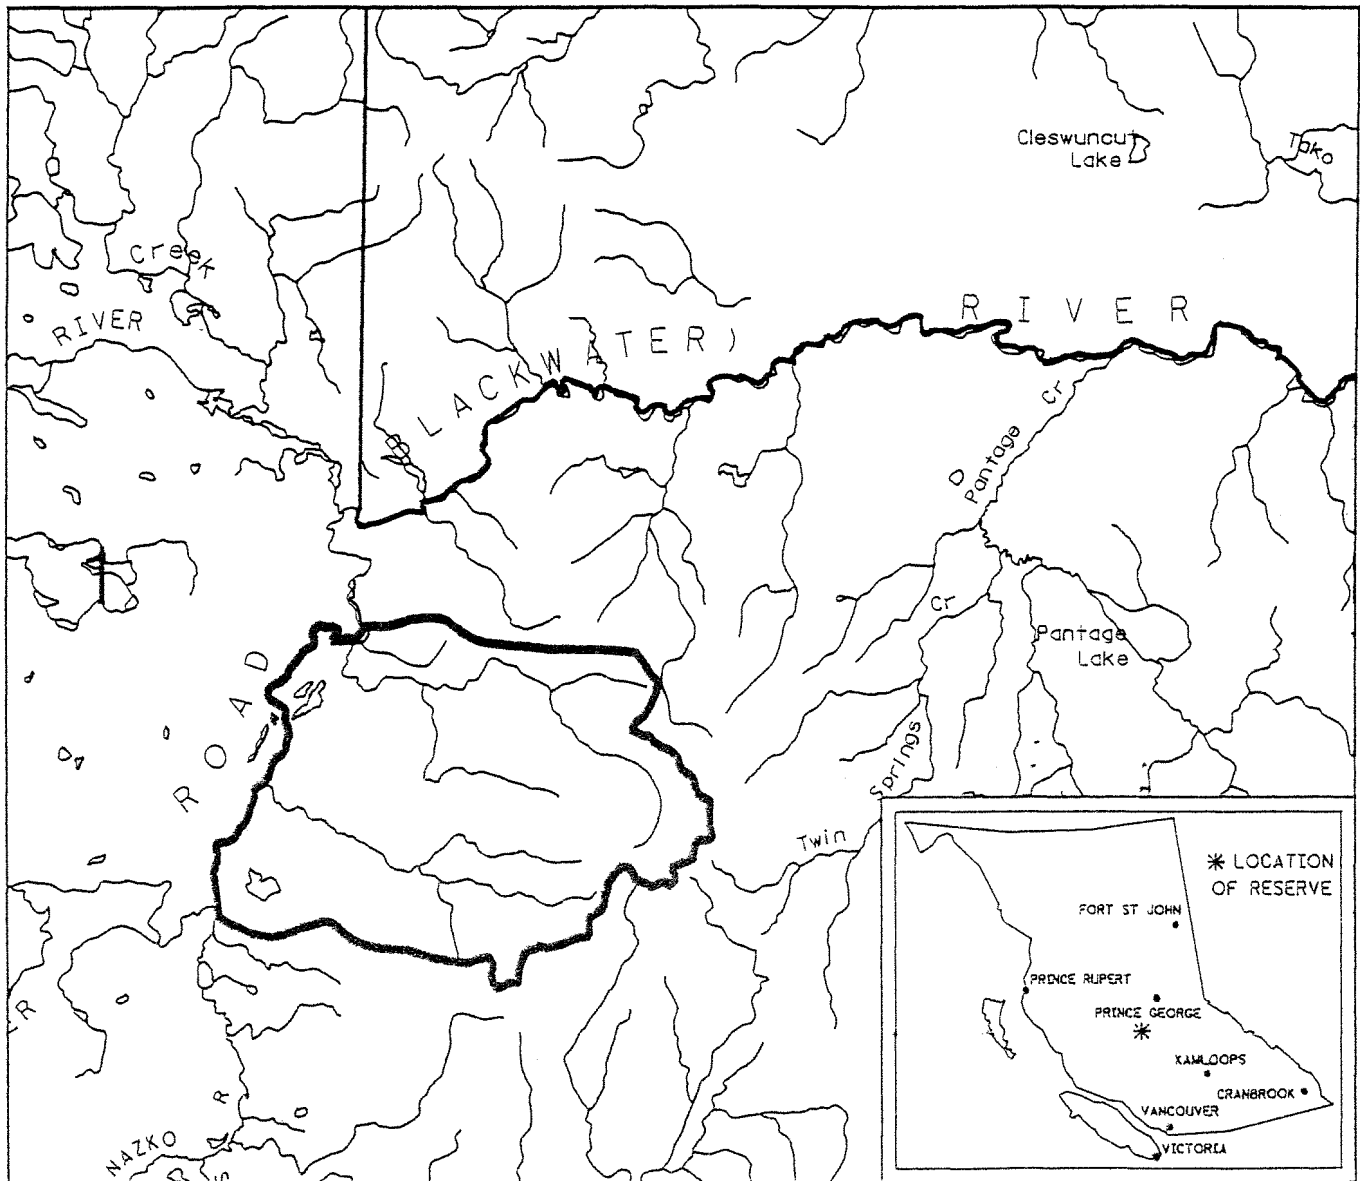

FILE NO. 14280 03 963

PROVINCE OF BRITISH COLUMBIA  
MINISTRY OF ENERGY, MINES AND PETROLEUM RESOURCES  
MINERAL TITLES BRANCH

TROUT LAKE (SITE 21)

This is a summary sketch of the area shown in black on Mineral Titles Reference Maps (File 12000 01)

LAND DISTRICT: CARIBOO	MINING DIVISION: CARIBOO	
MAPS: 093G03W, 4E	SCALE 1: 250 000	SKETCH PREPARED BY: LCK