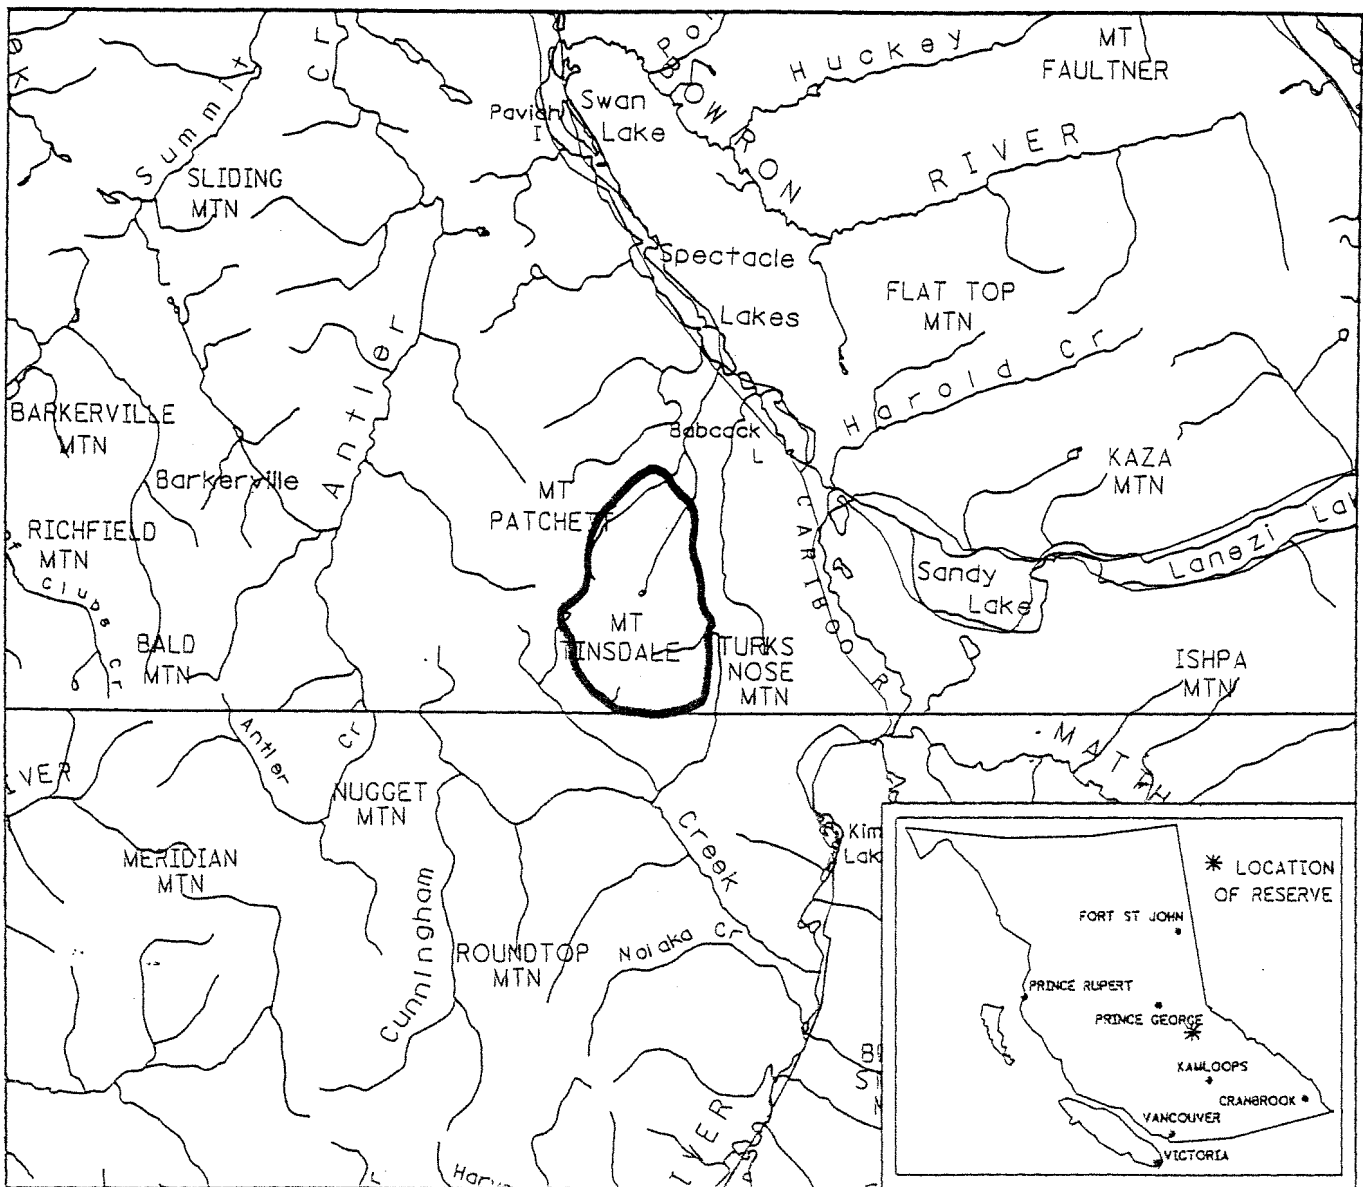

FILE NO. 14280-03-963

PROVINCE OF BRITISH COLUMBIA
MINISTRY OF ENERGY, MINES AND PETROLEUM RESOURCES
MINERAL TITLES BRANCH

MOUNT TINSDALE (SITE 16)

This is a summary sketch of the area shown in black on Mineral Titles Reference Maps (File 12000 01)

LAND DISTRICT: CARIBOO

MINING DIVISION: CARIBOO

MAPS: 093H03E, W

SCALE 1: 250 000

SKETCH PREPARED BY: DGP