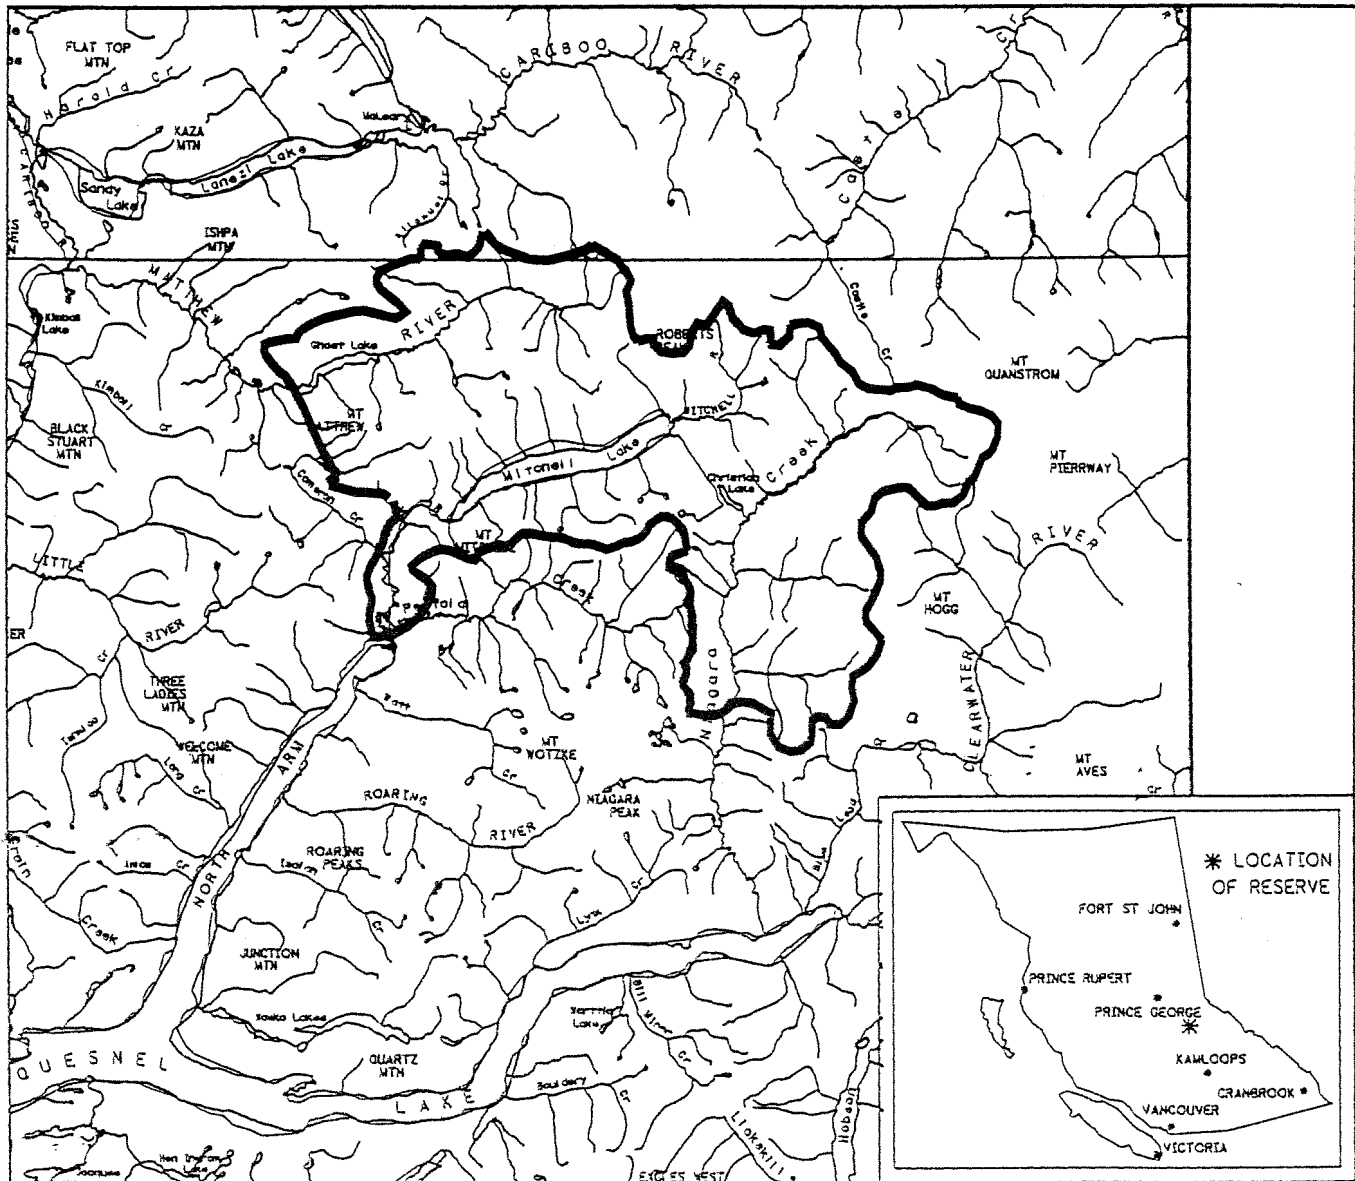

PROVINCE OF BRITISH COLUMBIA  
MINISTRY OF ENERGY, MINES AND PETROLEUM RESOURCES  
MINERAL TITLES BRANCH

MITCHELL LAKE (SITE 15)

This is a summary sketch of the area shown in black on Mineral Titles Reference Maps (File 12000 01)

LAND DISTRICT: CARIBOO KAMLOOPS DIV. OF YALE	MINING DIVISION: CARIBOO KAMLOOPS	
MAPS: 093A09W, 10E, 15E, W, 16E, W 093H02E, W	SCALE 1: 500 000	SKETCH PREPARED BY: DGP