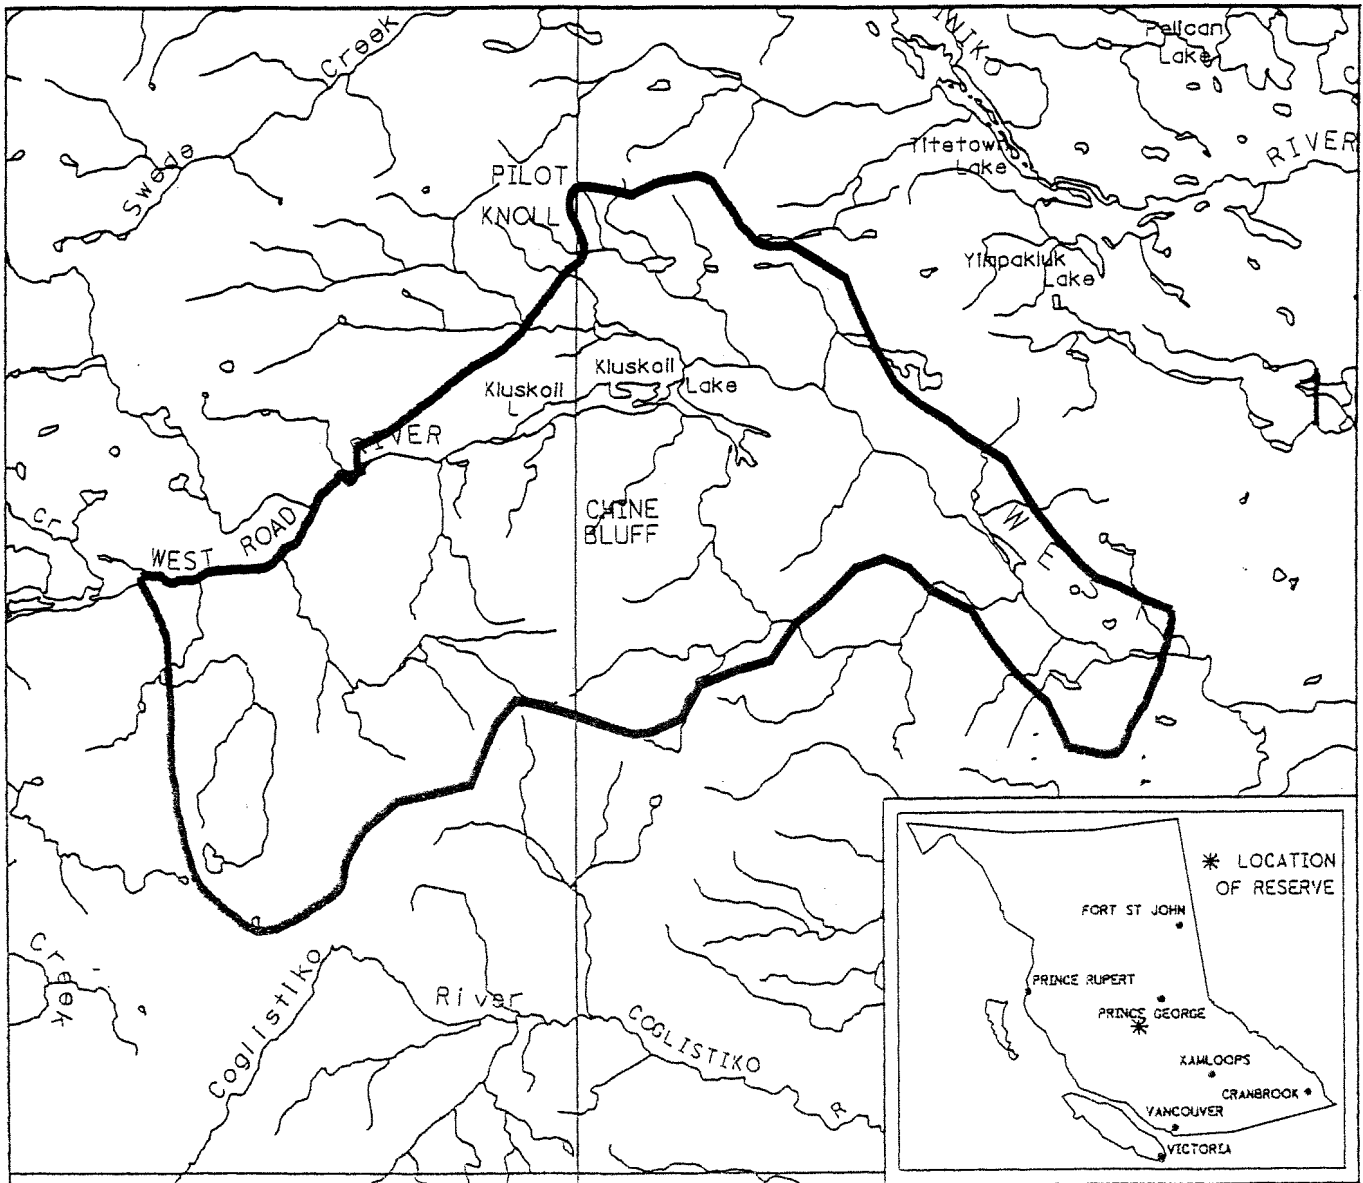

FILE NO. 14280-03-963

PROVINCE OF BRITISH COLUMBIA
MINISTRY OF ENERGY, MINES AND PETROLEUM RESOURCES
MINERAL TITLES BRANCH

KLUSKOIL (SITE 10)

This is a summary sketch of the area shown in black on Mineral Titles Reference Maps (File 12000 01)

LAND DISTRICT: CARIBOO COAST RANGE 4	MINING DIVISION: CARIBOO OMINECA
MAPS: 093FO1E, 08E 093G04E, W, 05W	SCALE 1:250 000 SKETCH PREPARED BY: DGP