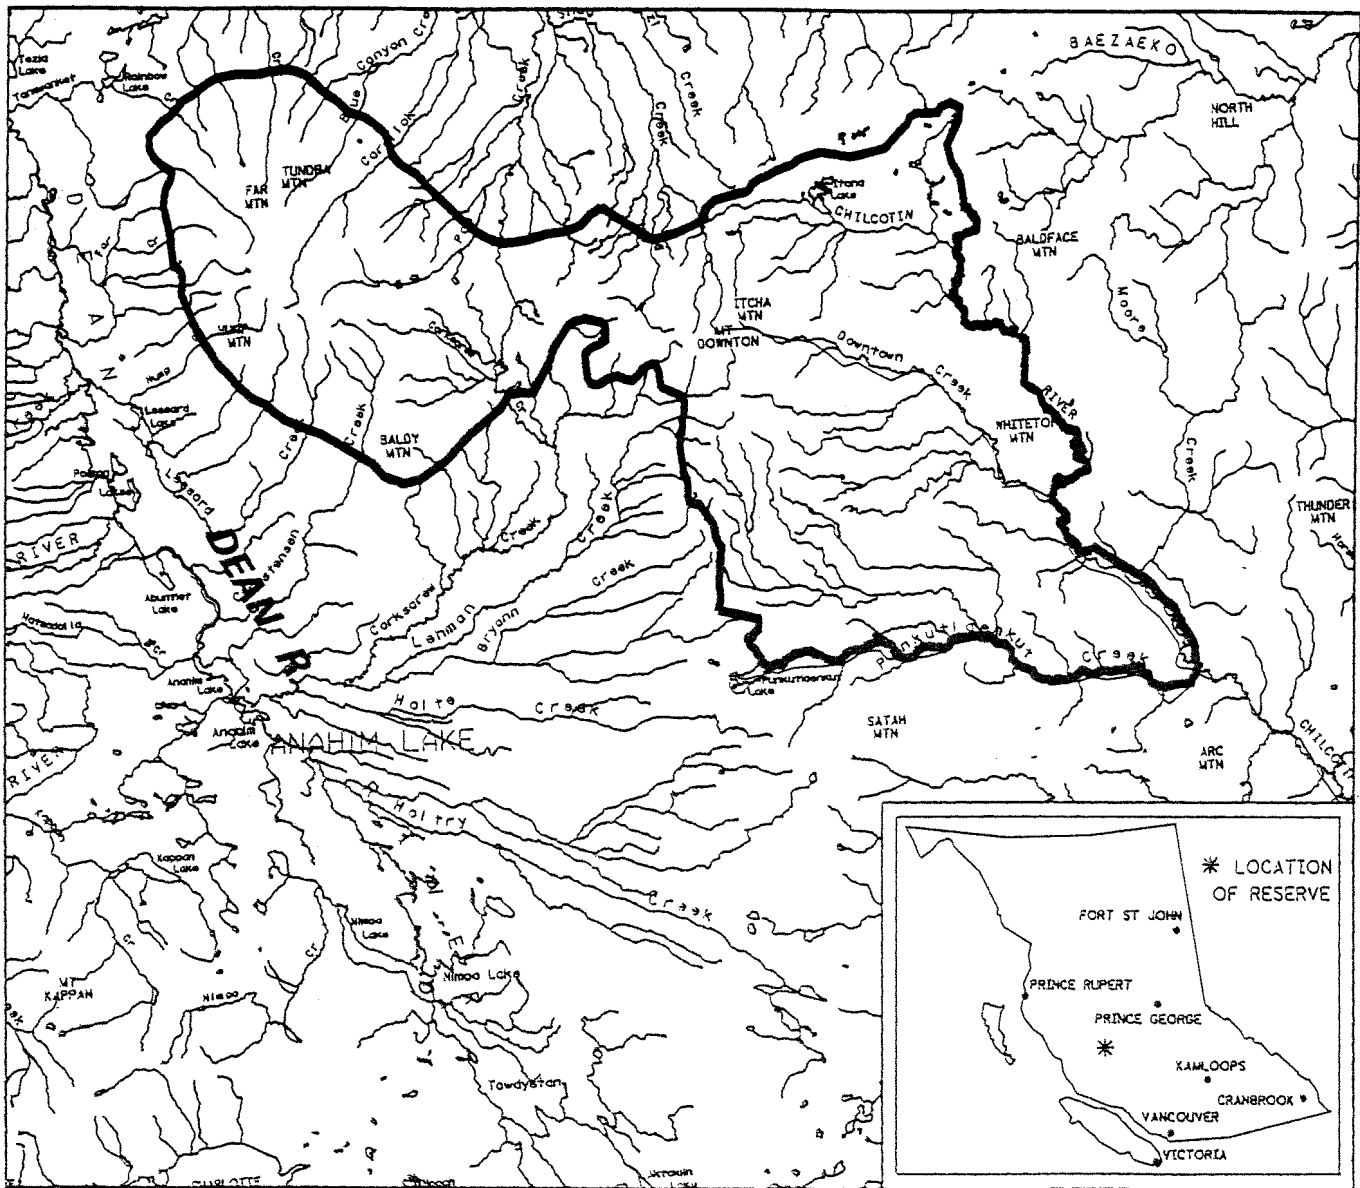

FILE NO. 14280-03-963

PROVINCE OF BRITISH COLUMBIA  
MINISTRY OF ENERGY, MINES AND PETROLEUM RESOURCES  
MINERAL TITLES BRANCH

ITCHAS ILGACHUZ (SITE 8)

This is a summary sketch of the area shown in black on Mineral Titles Reference Maps (File 12000 01)

LAND DISTRICT: COAST RANGE 3			MINING DIVISION: CARIBOO	
MAPS: 93C/09W 93C/10E,W 93C/11E,W 93C/14E,W 93C/15E,W			SCALE 1: 500 000	SKETCH PREPARED BY: DGP