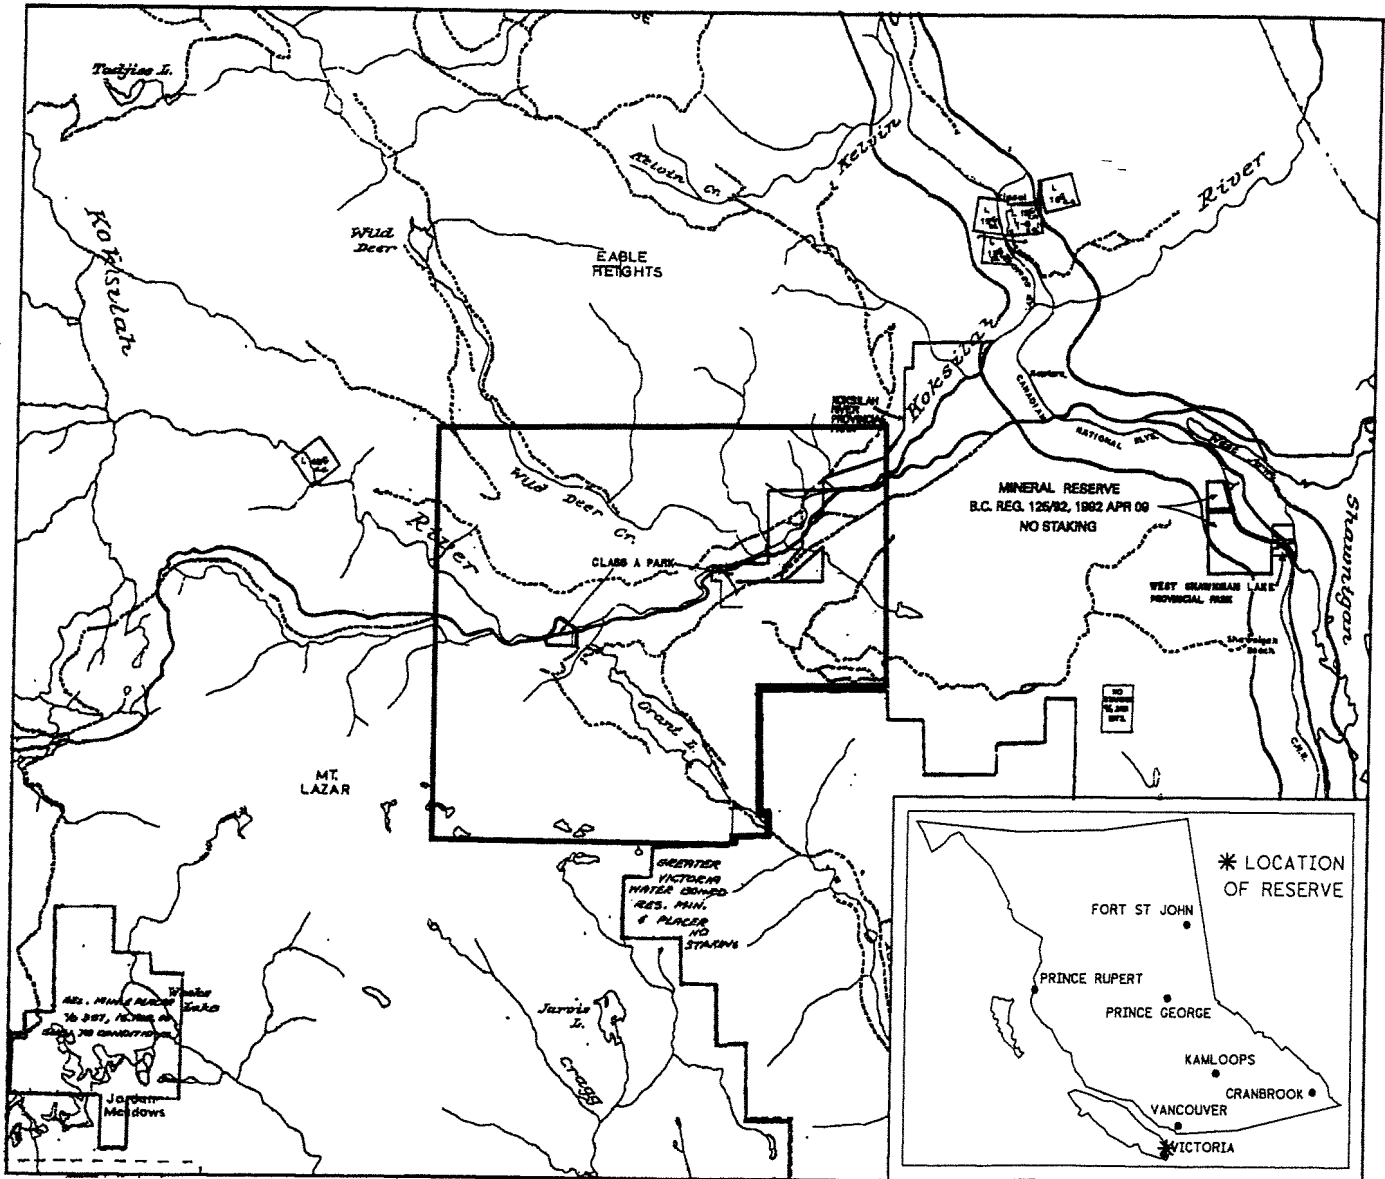

PROVINCE OF BRITISH COLUMBIA
MINISTRY OF ENERGY, MINES AND PETROLEUM RESOURCES
MINERAL TITLES BRANCH

KOKSILAH RIVER

This is a summary sketch of the area shown in black on Mineral Titles Reference Maps (File 12000 01)

LAND DISTRICT: MALAHAT, HELMCKEN	MINING DIVISION: VICTORIA	
MAPS: 092BI2E, I2W	SCALE 1:100 000	SKETCH PREPARED BY: KWD