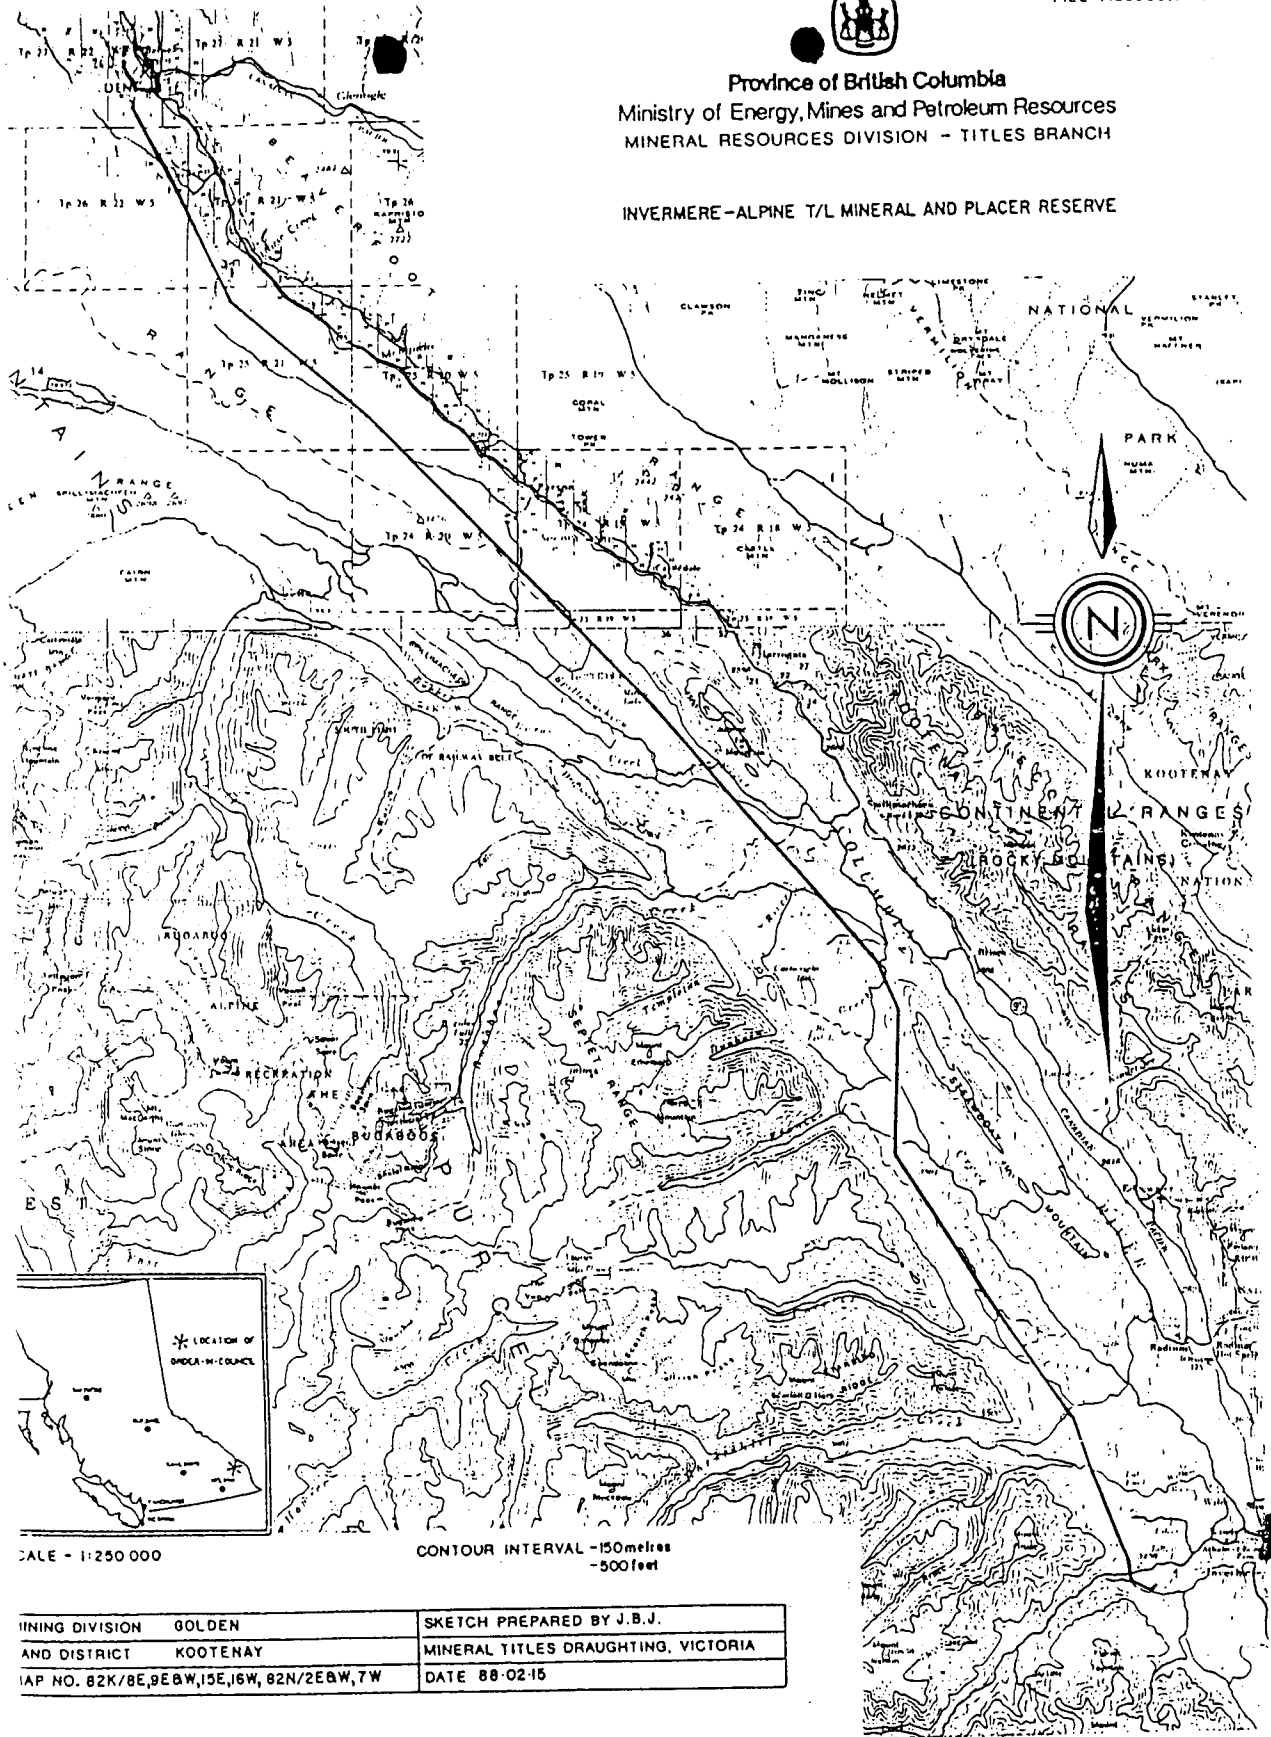

Province of British Columbia  
Ministry of Energy, Mines and Petroleum Resources  
MINERAL RESOURCES DIVISION - TITLES BRANCH

INVERMERE-ALPINE T/L MINERAL AND PLACER RESERVE

SCALE - 1:250 000

CONTOUR INTERVAL - 150metres  
- 500feet

MINING DIVISION	GOLDEN	SKETCH PREPARED BY	J.B.J.
RANGE AND DISTRICT	KOOTENAY	MINERAL TITLES DRAUGHTING,	VICTORIA
MAP NO.	82K/8E,9E&W,15E,16W,82N/2E&W,7W	DATE	88-02-15