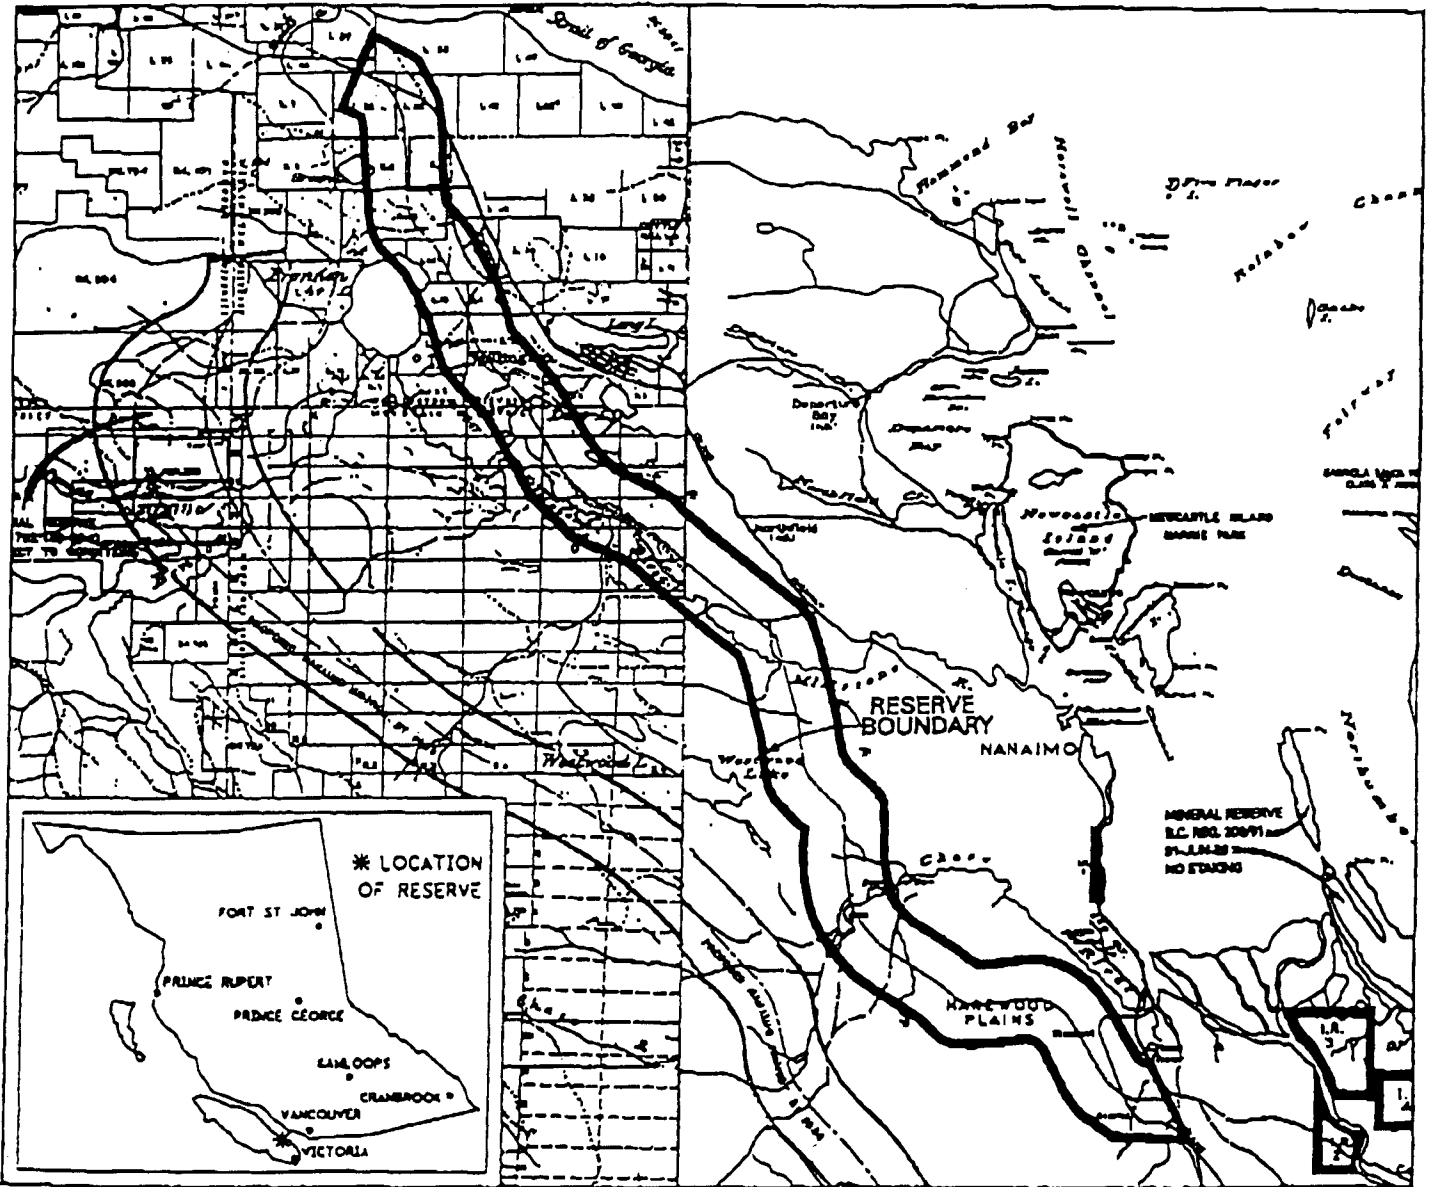

PROVINCE OF BRITISH COLUMBIA
 MINISTRY OF ENERGY, MINES AND PETROLEUM RESOURCES
 MINERAL TITLES BRANCH

VANCOUVER ISLAND HIGHWAY-NANAIMO PARKWAY

This is a summary sketch of the area shown in black on Mineral Titles Reference Maps (File 12000 01)

LAND DISTRICT: MOUNTAIN, WELLINGTON	MINING DIVISION: NANAIMO	
MAPS: 092FO1E, 092G04W	SCALE 1:100 000	SKETCH PREPARED BY: LCK