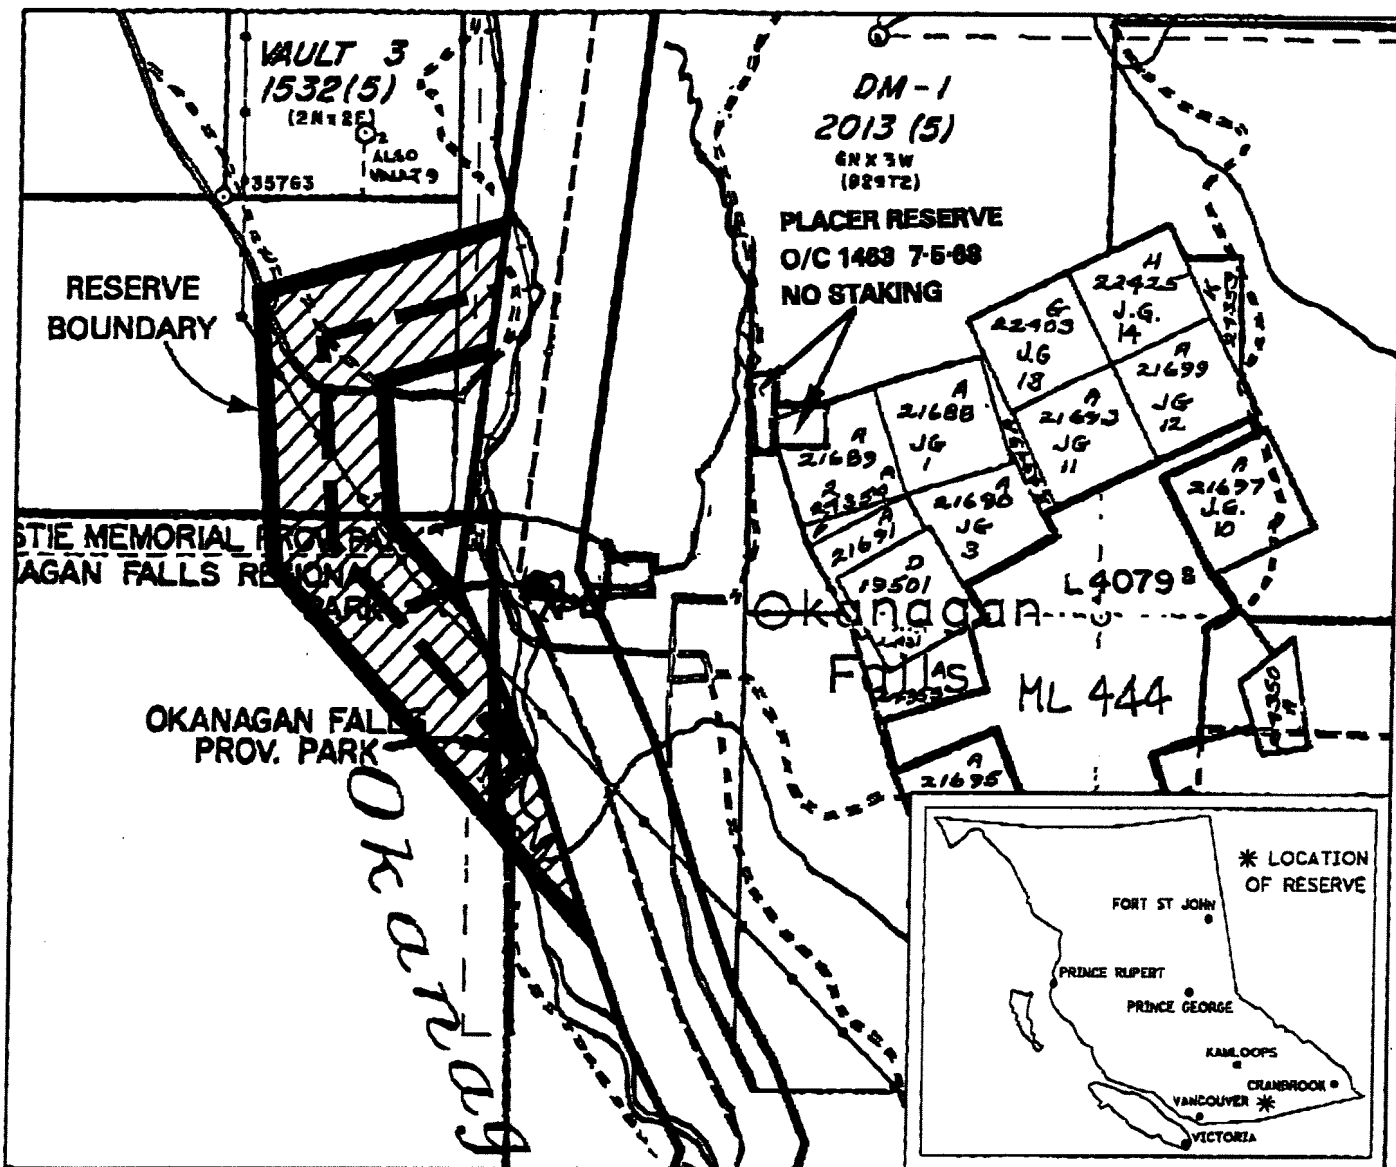

FILE NO. 14280.03 947

PROVINCE OF BRITISH COLUMBIA
MINISTRY OF ENERGY, MINES AND PETROLEUM RESOURCES
MINERAL TITLES BRANCH

OKANAGAN FALLS

This is a summary sketch of the area shown in block on Mineral Titles Reference Maps (File 12000 01)

LAND DISTRICT: SIMILKAMEEN DIVISION OF YALE	MINING DIVISION: OSOYOOS	
MAPS: 082E05E	SCALE 1: 31680	SKETCH PREPARED BY: LCK